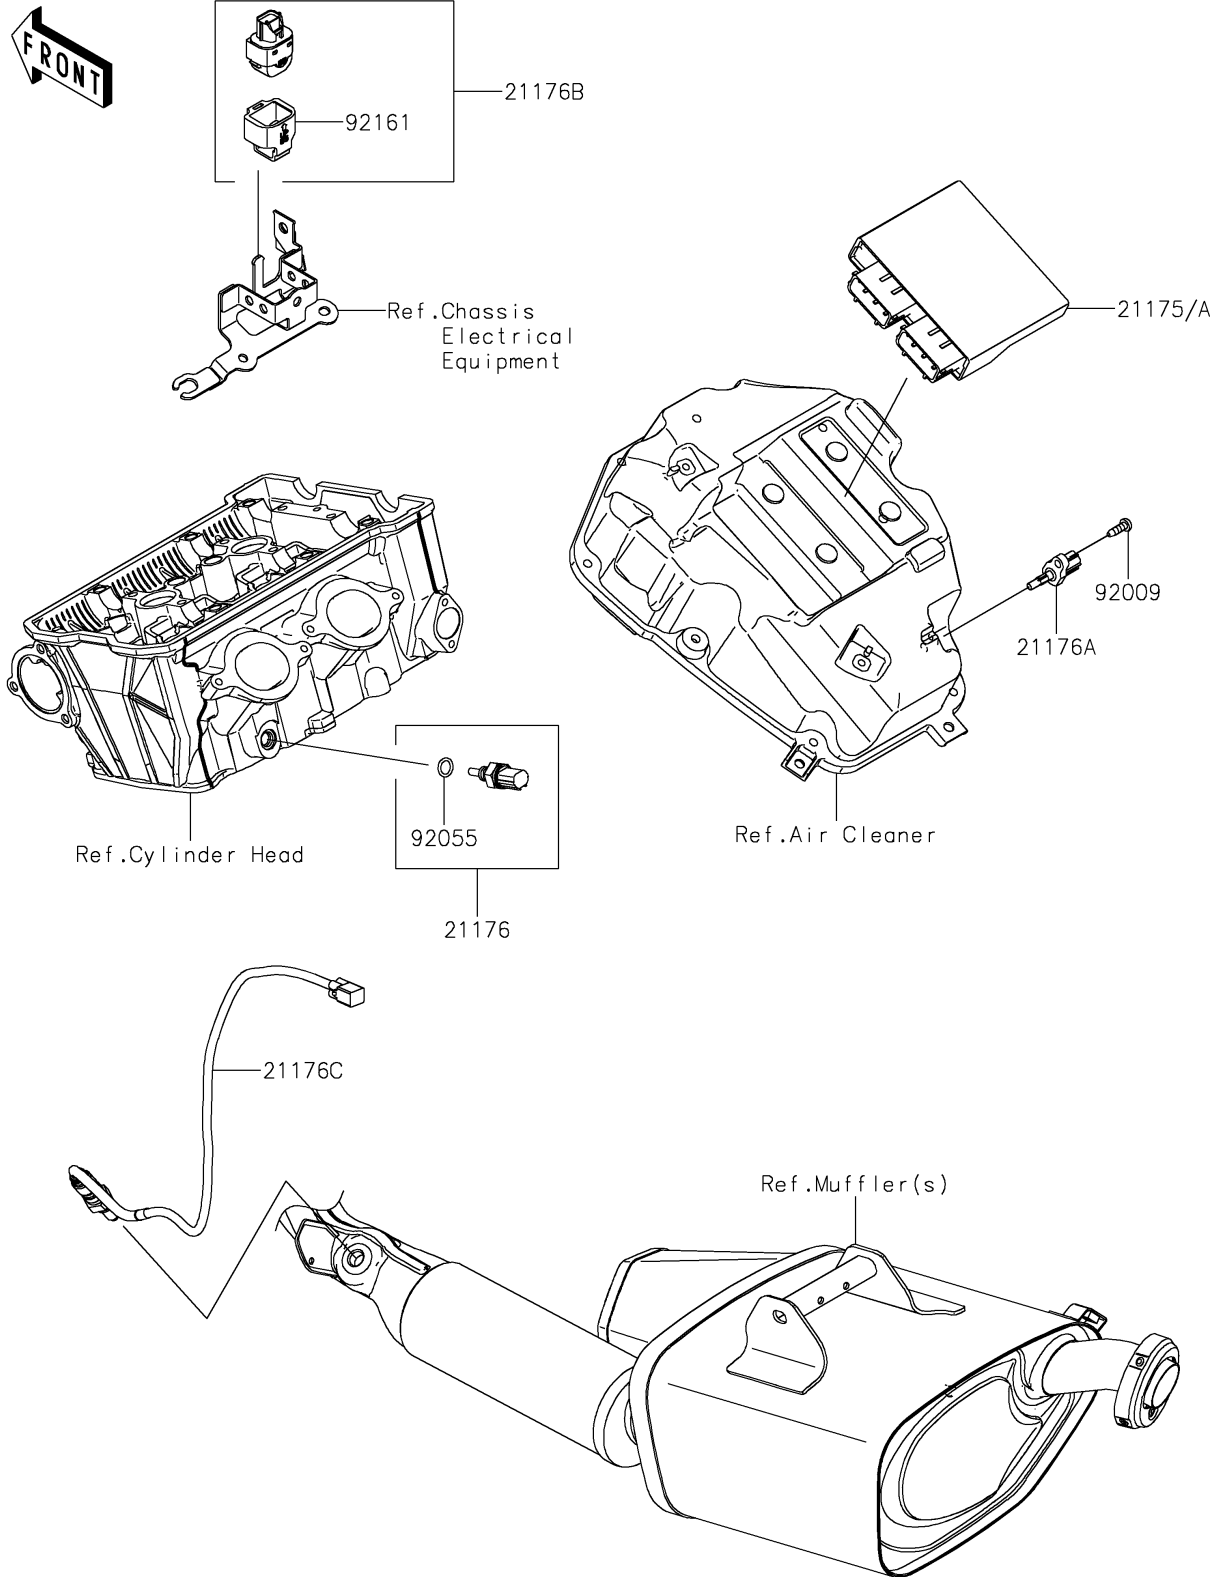

2024 Z650 PARTS DIAGRAM

Fuel Injection

E1530

2024 Z650 PARTS LIST

Fuel Injection

ITEM NAME	PART NUMBER	QUANTITY
CONTROL UNIT-ELECTRONIC (Ref # 21175A)	21175-1952	1
SENSOR,WATER TEMP (Ref # 21176)	21176-0009	1
SENSOR,AIR TEMPERATURE (Ref # 21176A)	21176-0048	1
SENSOR,VEHICLE-DOWN (Ref # 21176B)	21176-0704	1
SENSOR,OXYGEN (Ref # 21176C)	21176-0966	1
SCREW,TAPPING,5X16 (Ref # 92009)	92009-1984	1
RING-O,9.5X1.9 (Ref # 92055)	92055-0016	1
DAMPER (Ref # 92161)	92161-0951	1
CONTROL UNIT-ELECTRONIC (Ref # 21175)	21175-1951	1