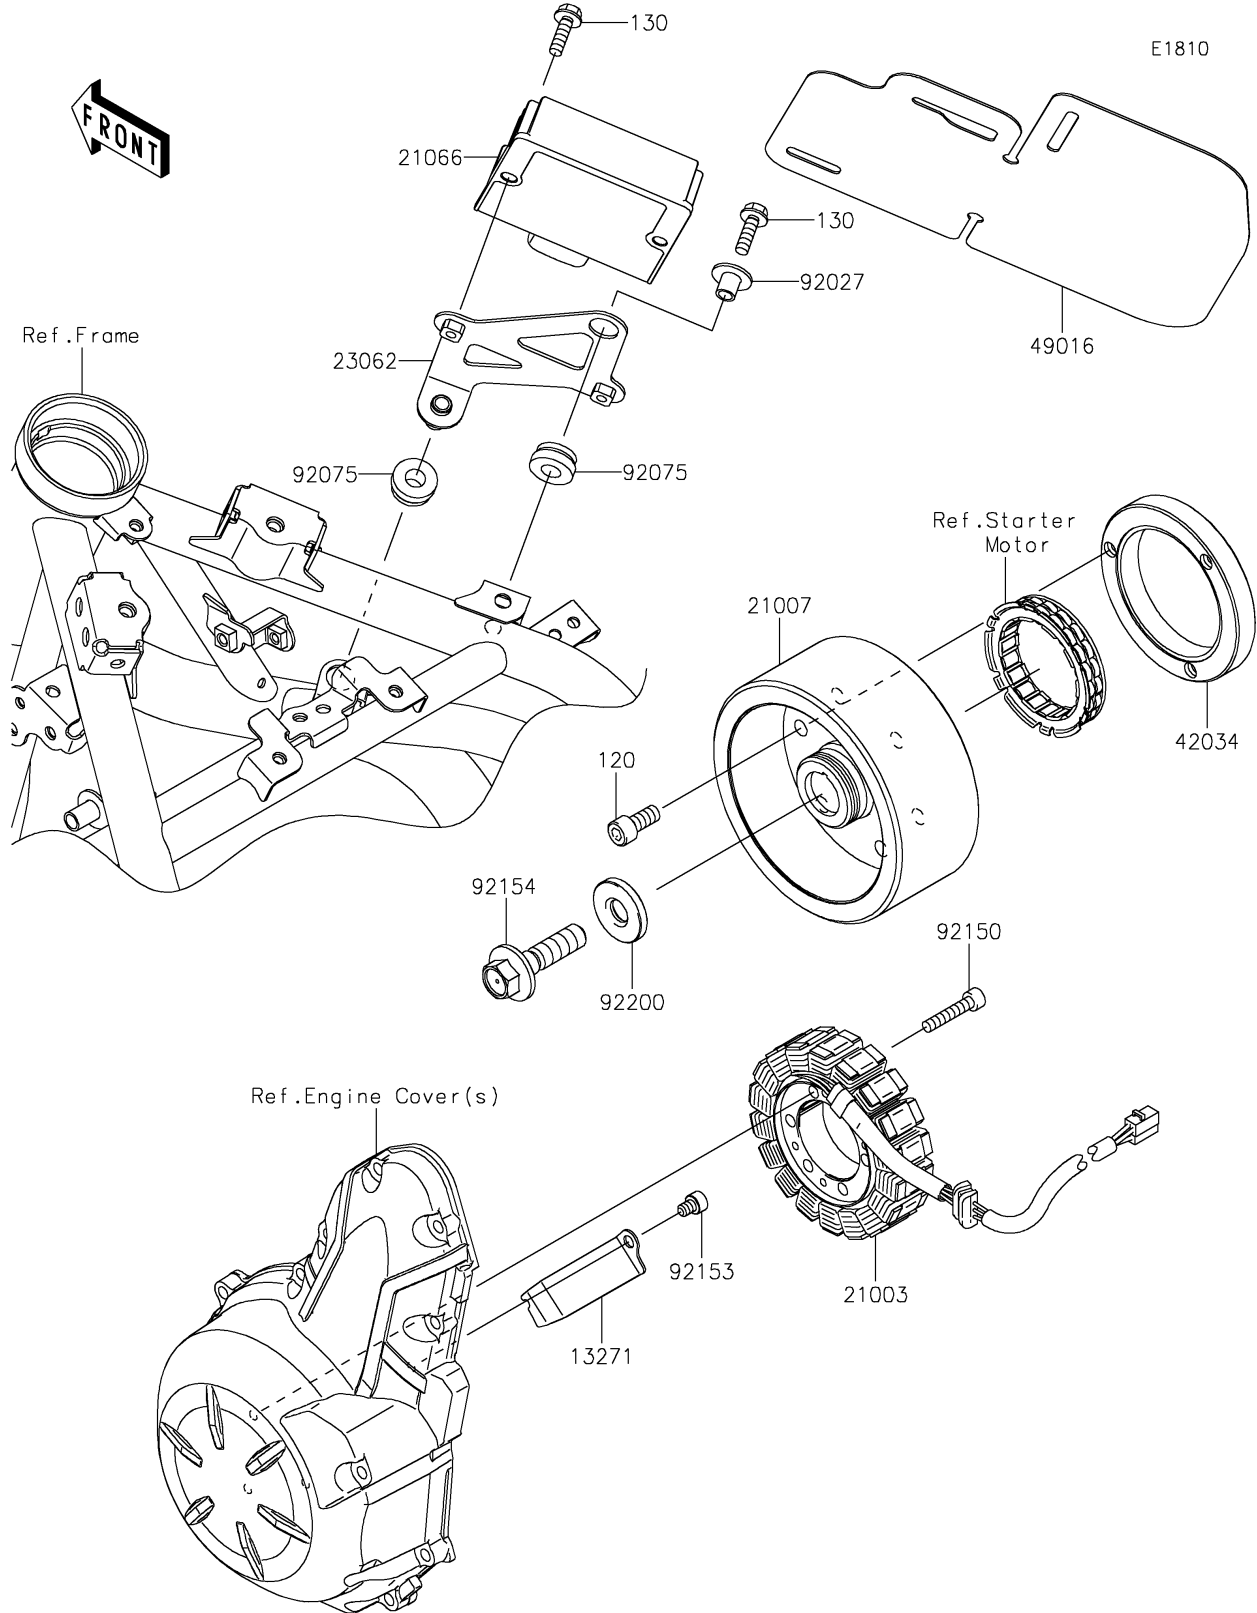

2024 Z650 PARTS DIAGRAM

Generator

2024 Z650 PARTS LIST

Generator

ITEM NAME	PART NUMBER	QUANTITY
PLATE (Ref # 13271)	13271-0952	1
STATOR (Ref # 21003)	21003-0206	1
ROTOR (Ref # 21007)	21007-0601	1
REGULATOR-VOLTAGE (Ref # 21066)	21066-0750	1
BRACKET-COMP,REGULATOR (Ref # 23062)	23062-0870	1
COUPLING (Ref # 42034)	42034-1143	1
COVER-SEAL (Ref # 49016)	49016-0680	1
COLLAR,FLANGED,L=12.1,BLACK (Ref # 92027)	92027-1651	1
DAMPER (Ref # 92075)	92075-277	2
BOLT,SOCKET,6X30 (Ref # 92150)	92150-1433	3
BOLT,SOCKET,6X8 (Ref # 92153)	92153-1414	1
BOLT,FLANGED,12X45 (Ref # 92154)	92154-1812	1
WASHER,12X33X5 (Ref # 92200)	92200-0220	1
BOLT-SOCKET,8X18 (Ref # 120)	120CA0818	3
BOLT-FLANGED,6X20 (Ref # 130)	130BA0620	3