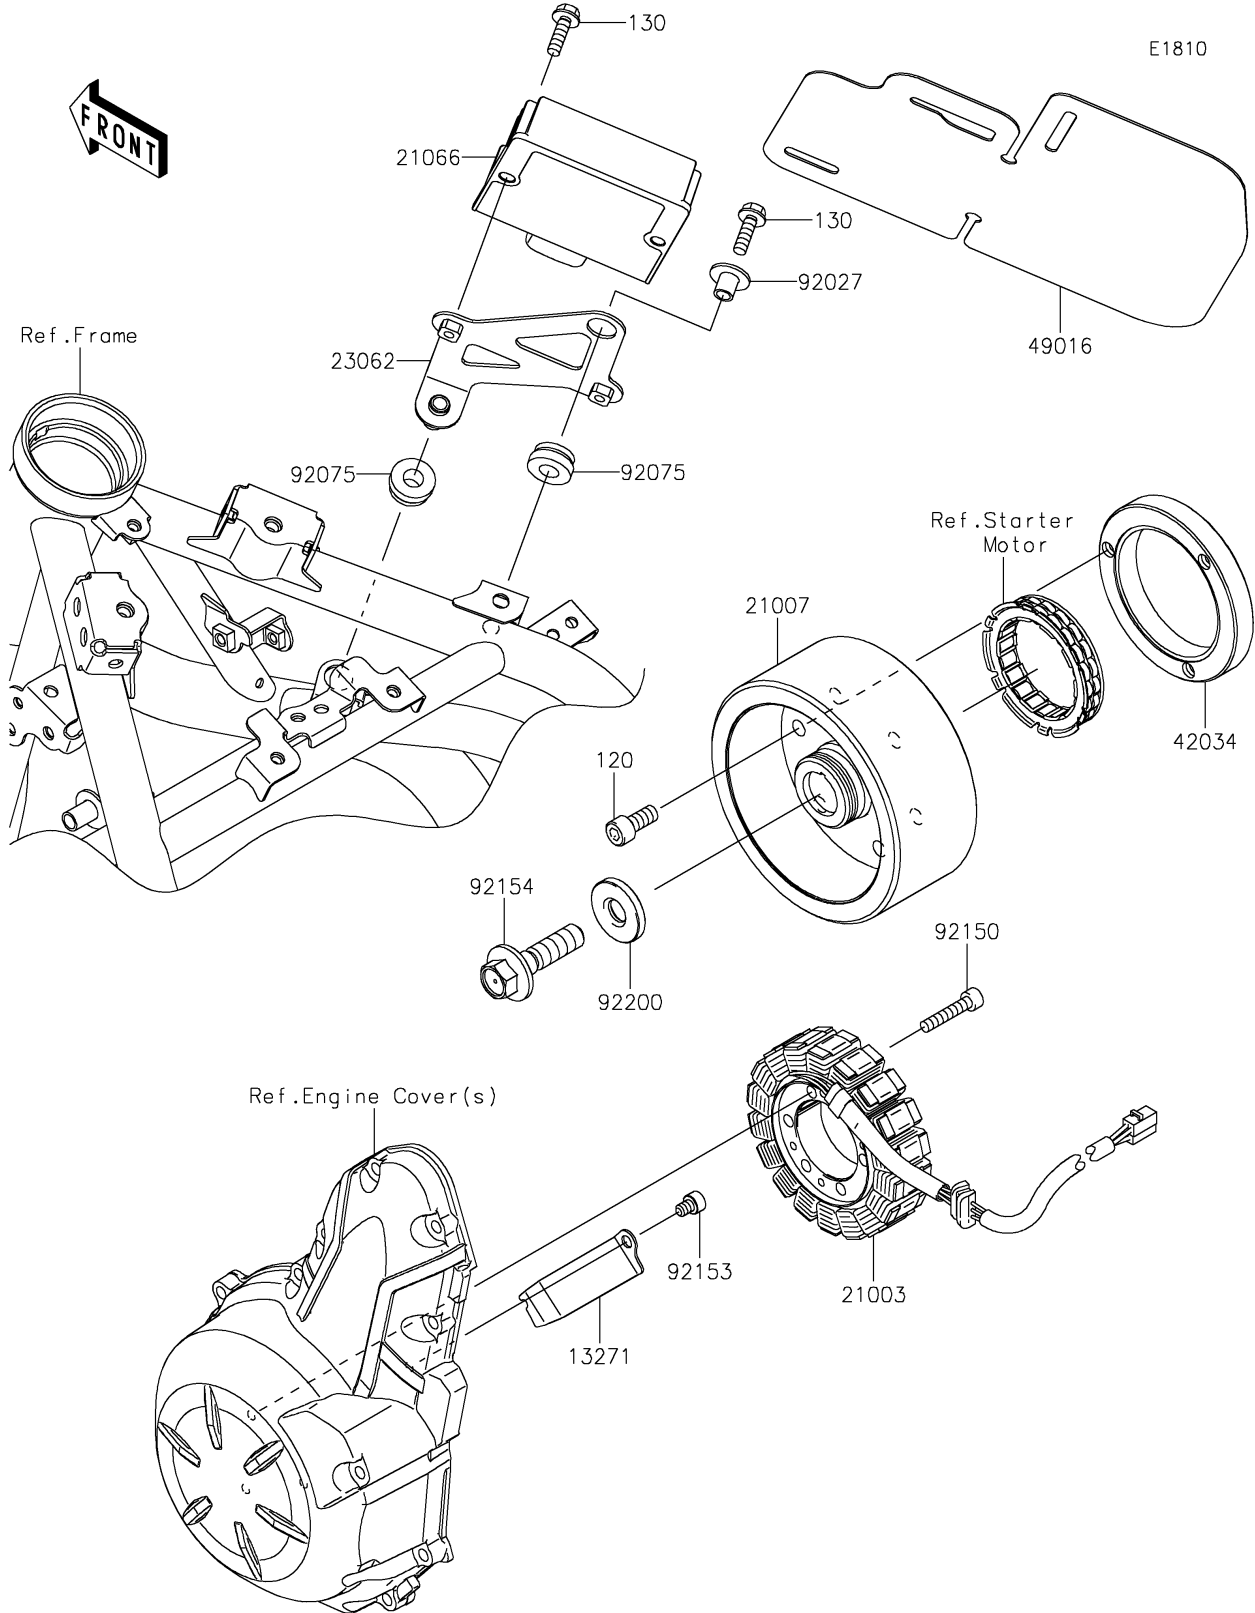

2025 Z650 PARTS DIAGRAM

Generator

2025 Z650 PARTS LIST

Generator

ITEM NAME	PART NUMBER	QUANTITY
PLATE (Ref # 13271)	13271-0952	1
STATOR (Ref # 21003)	21003-0206	1
ROTOR (Ref # 21007)	21007-0601	1
REGULATOR-VOLTAGE (Ref # 21066)	21066-0750	1
BRACKET-COMP,REGULATOR (Ref # 23062)	23062-0870	1
COUPLING (Ref # 42034)	42034-1143	1
COVER-SEAL (Ref # 49016)	49016-0680	1
COLLAR,FLANGED,L=12.1,BLACK (Ref # 92027)	92027-1651	1
DAMPER (Ref # 92075)	92075-277	2
BOLT,SOCKET,6X30 (Ref # 92150)	92150-1433	3
BOLT,SOCKET,6X8 (Ref # 92153)	92153-1414	1
BOLT,FLANGED,12X45 (Ref # 92154)	92154-1812	1
WASHER,12X33X5 (Ref # 92200)	92200-0220	1
BOLT-SOCKET,8X18 (Ref # 120)	120CA0818	3
BOLT-FLANGED,6X20 (Ref # 130)	130BA0620	3