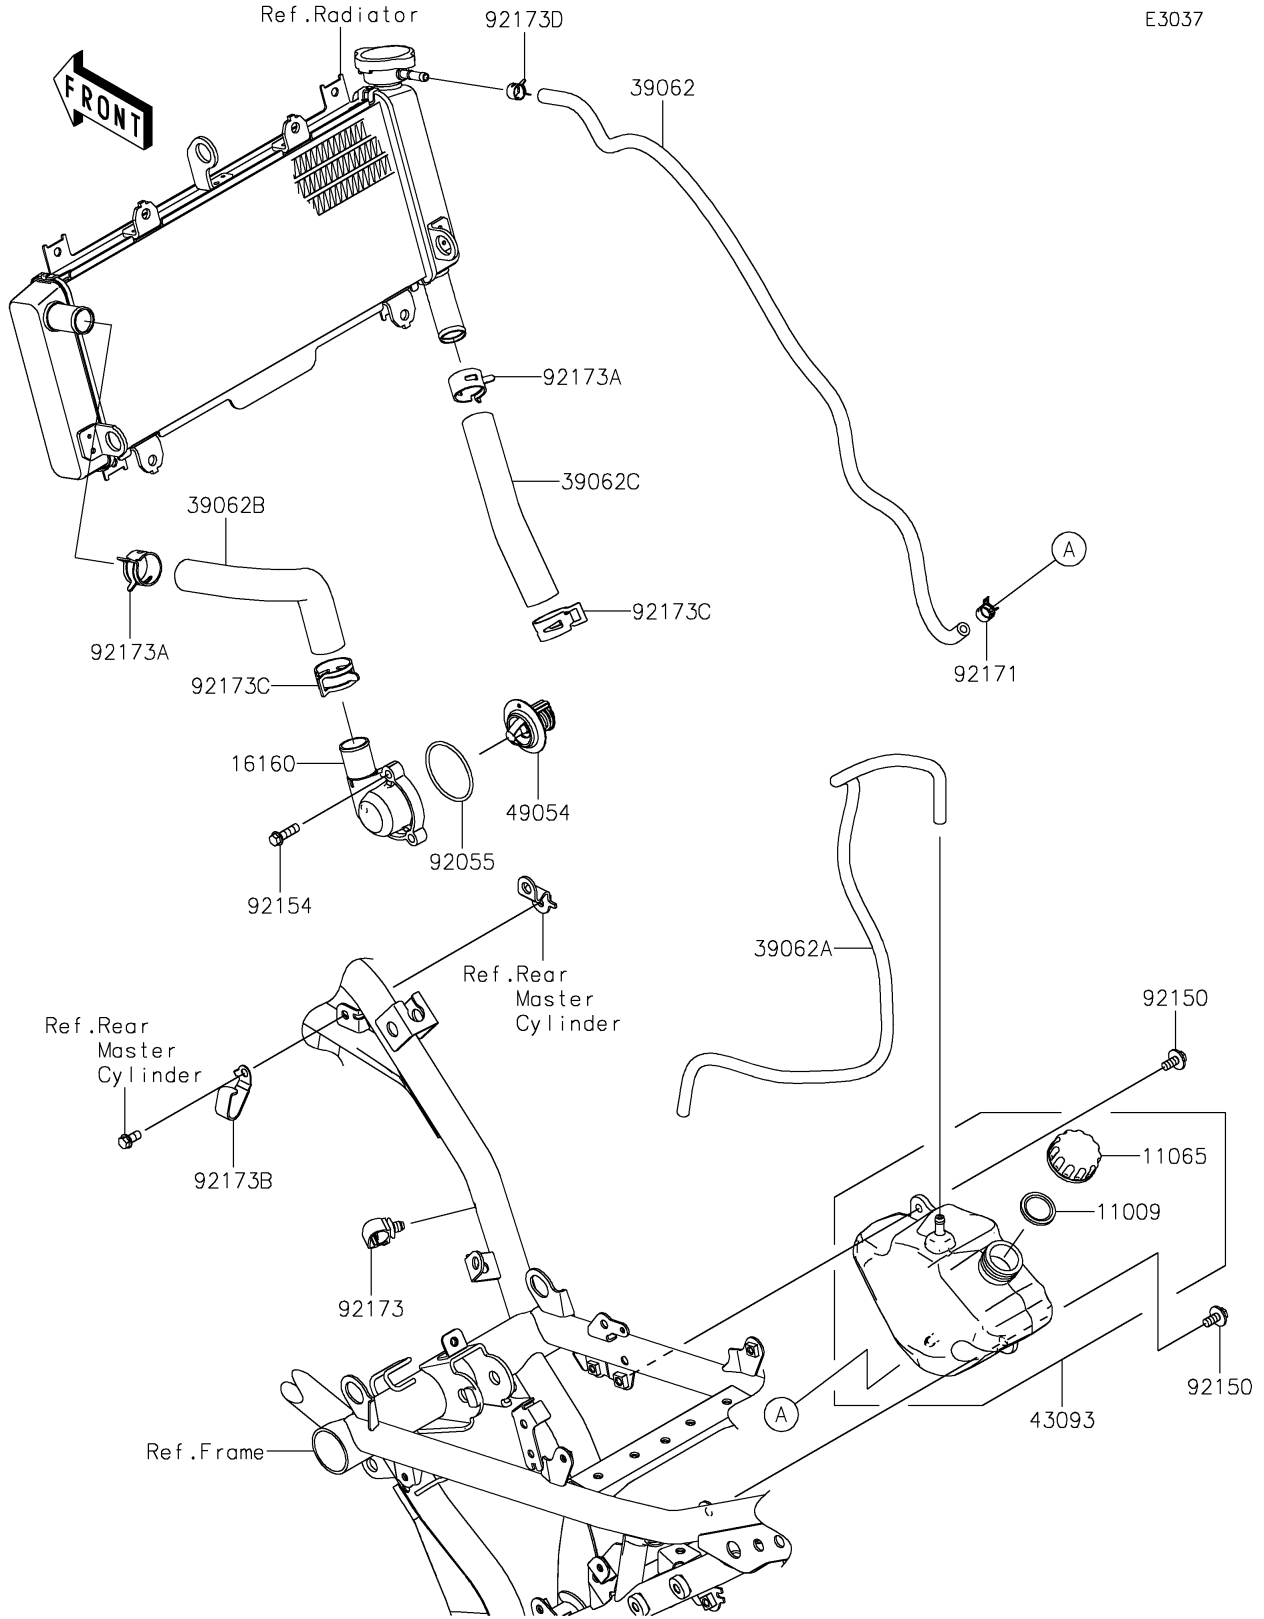

2023 Z650 PARTS DIAGRAM

Water Pipe

E3037

2023 Z650 PARTS LIST

Water Pipe

ITEM NAME	PART NUMBER	QUANTITY
GASKET,RESERVOIR TANK CAP (Ref # 11009)	11009-1145	1
CAP (Ref # 11065)	11065-0962	1
BODY,THERMOSTAT (Ref # 16160)	16160-0830	1
HOSE-COOLING,RADI.-RESERVOIR (Ref # 39062)	39062-0745	1
HOSE-COOLING,BREATHHER (Ref # 39062A)	39062-0746	1
HOSE-COOLING,HEAD-RADIATOR (Ref # 39062B)	39062-0747	1
HOSE-COOLING,RADIATOR-PUMP (Ref # 39062C)	39062-0748	1
RESERVOIR-ASSY-TANK (Ref # 43093)	43093-0003	1
THERMOSTAT (Ref # 49054)	49054-0001	1
RING-O,46.7X2.4 (Ref # 92055)	92055-0992	1
BOLT,6X14 (Ref # 92150)	92150-1340	2
BOLT,FLANGED,6X20 (Ref # 92154)	92154-1778	3
CLAMP,10.5X8X0.7 (Ref # 92171)	92171-1992	1
CLAMP,12MM DIA. (Ref # 92173)	92173-0736	1
CLAMP (Ref # 92173A)	92173-1567	2
CLAMP (Ref # 92173B)	92173-1592	1
CLAMP (Ref # 92173C)	92173-1688	2
CLAMP (Ref # 92173D)	92173-2425	1