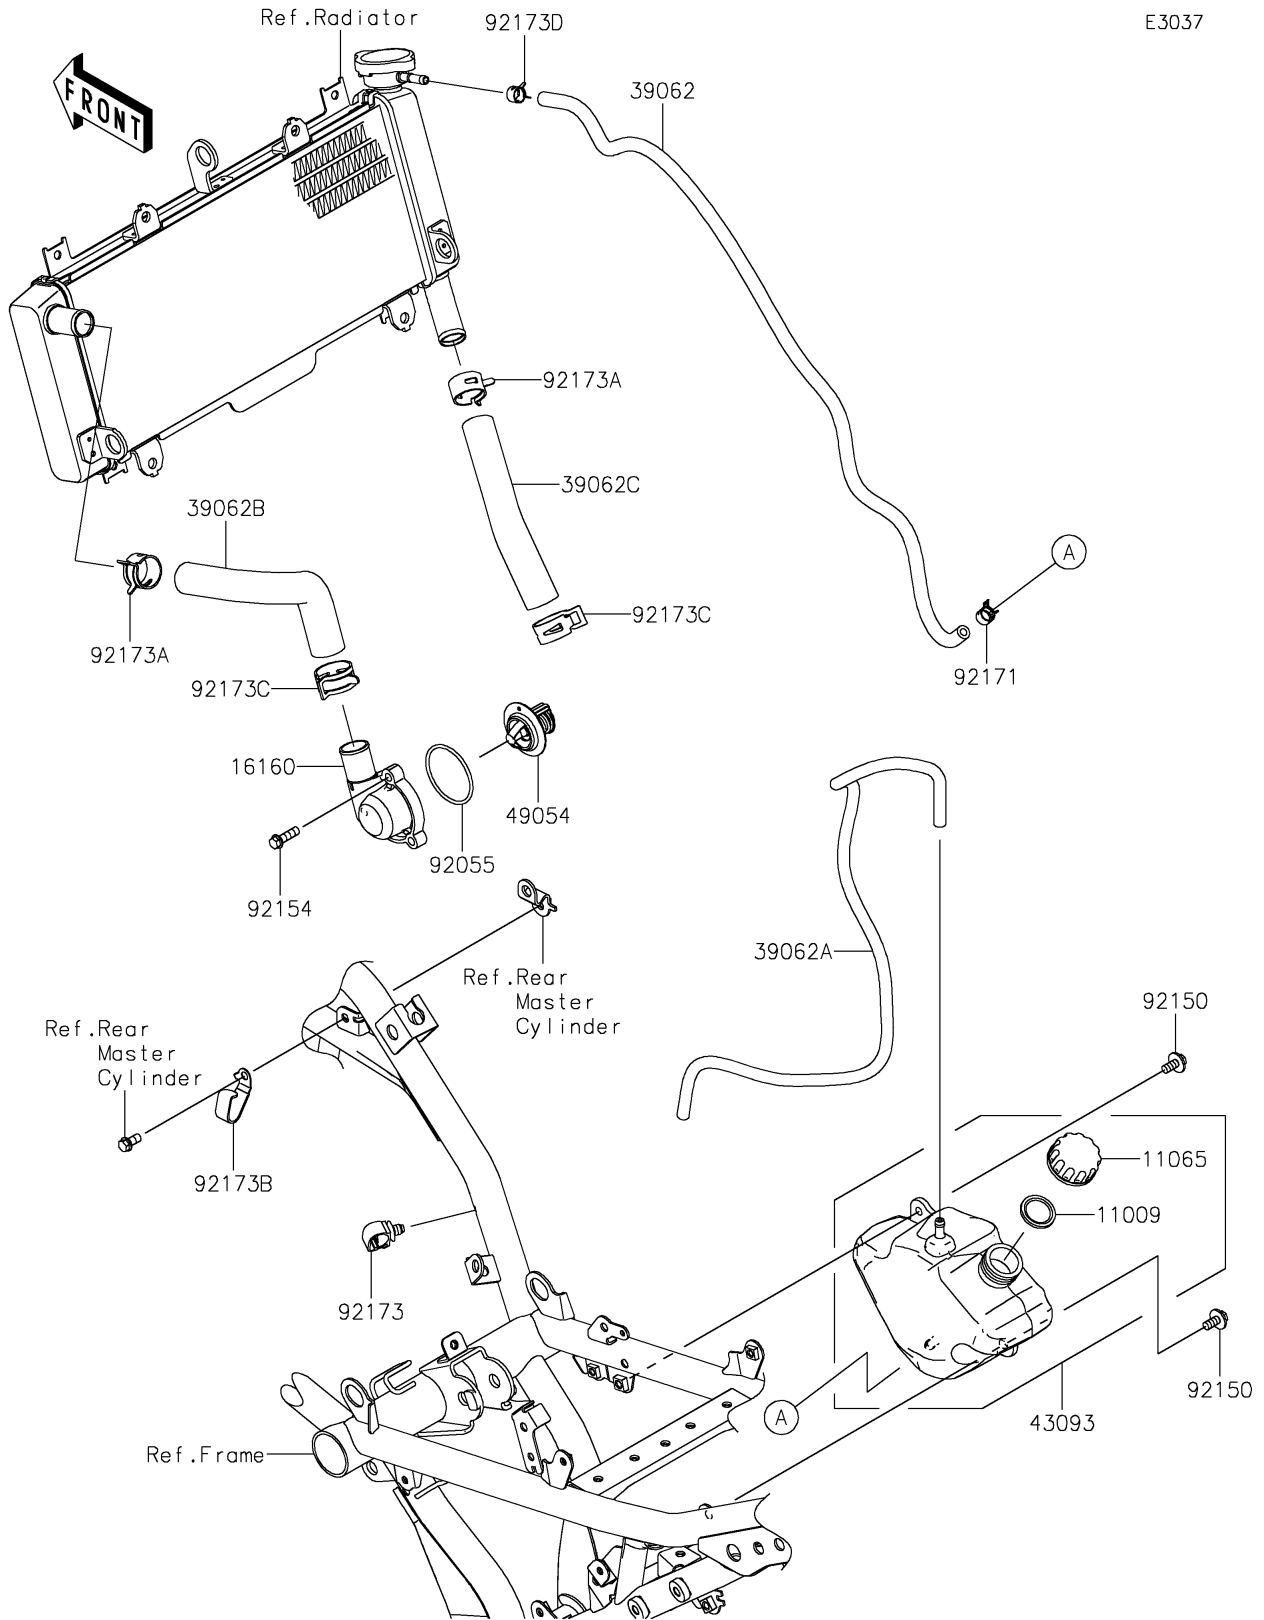

2024 Z650 PARTS DIAGRAM

Water Pipe

E3037

2024 Z650 PARTS LIST

Water Pipe

ITEM NAME	PART NUMBER	QUANTITY
GASKET,RESERVOIR TANK CAP (Ref # 11009)	11009-1145	1
CAP (Ref # 11065)	11065-0962	1
BODY,THERMOSTAT (Ref # 16160)	16160-0830	1
HOSE-COOLING,RADI.-RESERVOIR (Ref # 39062)	39062-0745	1
HOSE-COOLING,BREATHER (Ref # 39062A)	39062-0746	1
HOSE-COOLING,HEAD-RADIATOR (Ref # 39062B)	39062-0747	1
HOSE-COOLING,RADIATOR-PUMP (Ref # 39062C)	39062-0748	1
RESERVOIR-ASSY-TANK (Ref # 43093)	43093-0003	1
THERMOSTAT (Ref # 49054)	49054-0001	1
RING-O,46.7X2.4 (Ref # 92055)	92055-0992	1
BOLT,6X14 (Ref # 92150)	92150-1340	2
BOLT,FLANGED,6X20 (Ref # 92154)	92154-1778	3
CLAMP,10.5X8X0.7 (Ref # 92171)	92171-1992	1
CLAMP,12MM DIA. (Ref # 92173)	92173-0736	1
CLAMP (Ref # 92173A)	92173-1567	2
CLAMP (Ref # 92173B)	92173-1592	1
CLAMP (Ref # 92173C)	92173-1688	2
CLAMP (Ref # 92173D)	92173-2425	1