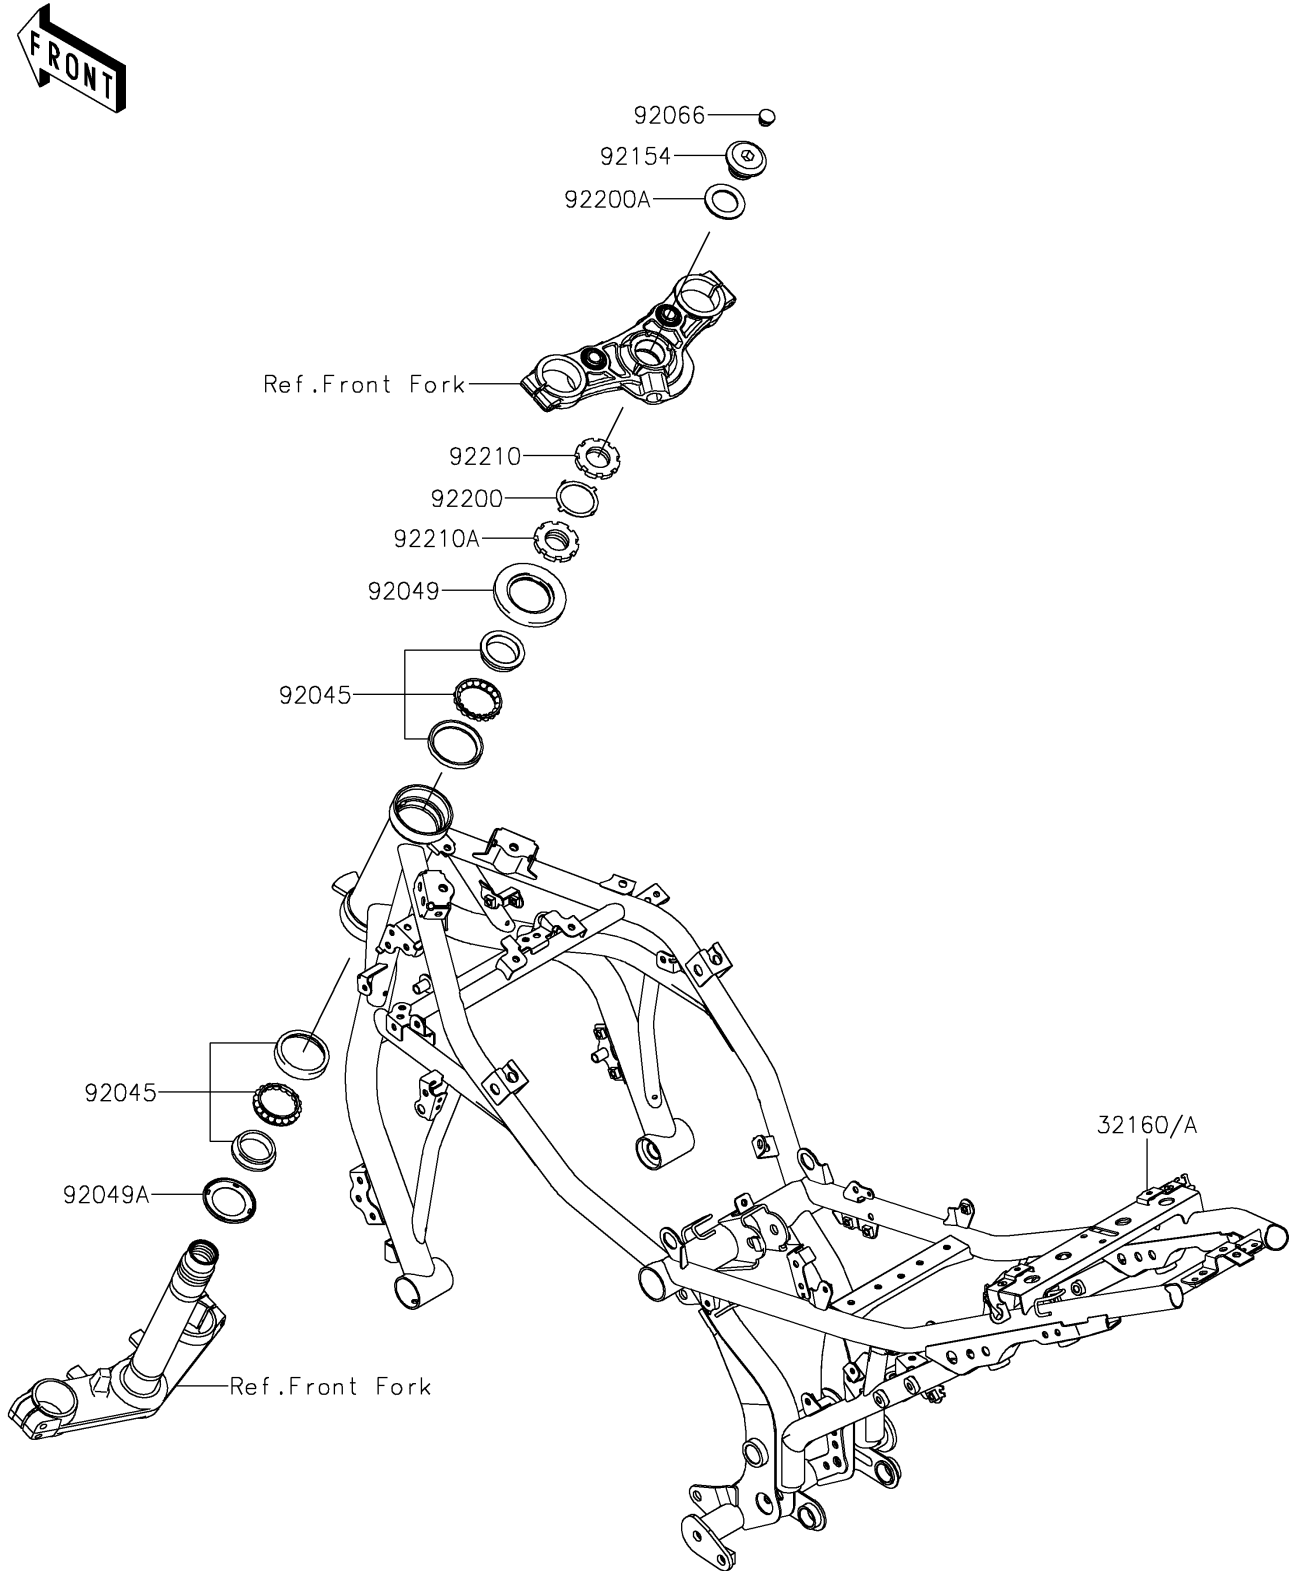

2025 Z650 PARTS DIAGRAM

Frame

F2120

2025 Z650 PARTS LIST

Frame

ITEM NAME	PART NUMBER	QUANTITY
FRAME-COMP,G.B.GREEN (Ref # 32160)	32160-1961-46Y	1
BEARING-BALL,SF07A17PX1V1 (Ref # 92045)	92045-1384	2
SEAL-OIL (Ref # 92049)	92049-0131	1
SEAL-OIL (Ref # 92049A)	92049-0137	1
PLUG (Ref # 92066)	92066-0071	1
BOLT,26MM (Ref # 92154)	92154-3818	1
WASHER (Ref # 92200)	92200-0036	1
WASHER,27X42X2.3 (Ref # 92200A)	92200-0753	1
NUT,STEERING STEM,35MM (Ref # 92210)	92210-0534	1
NUT,STEERING STEM,35MM (Ref # 92210A)	92210-0535	1