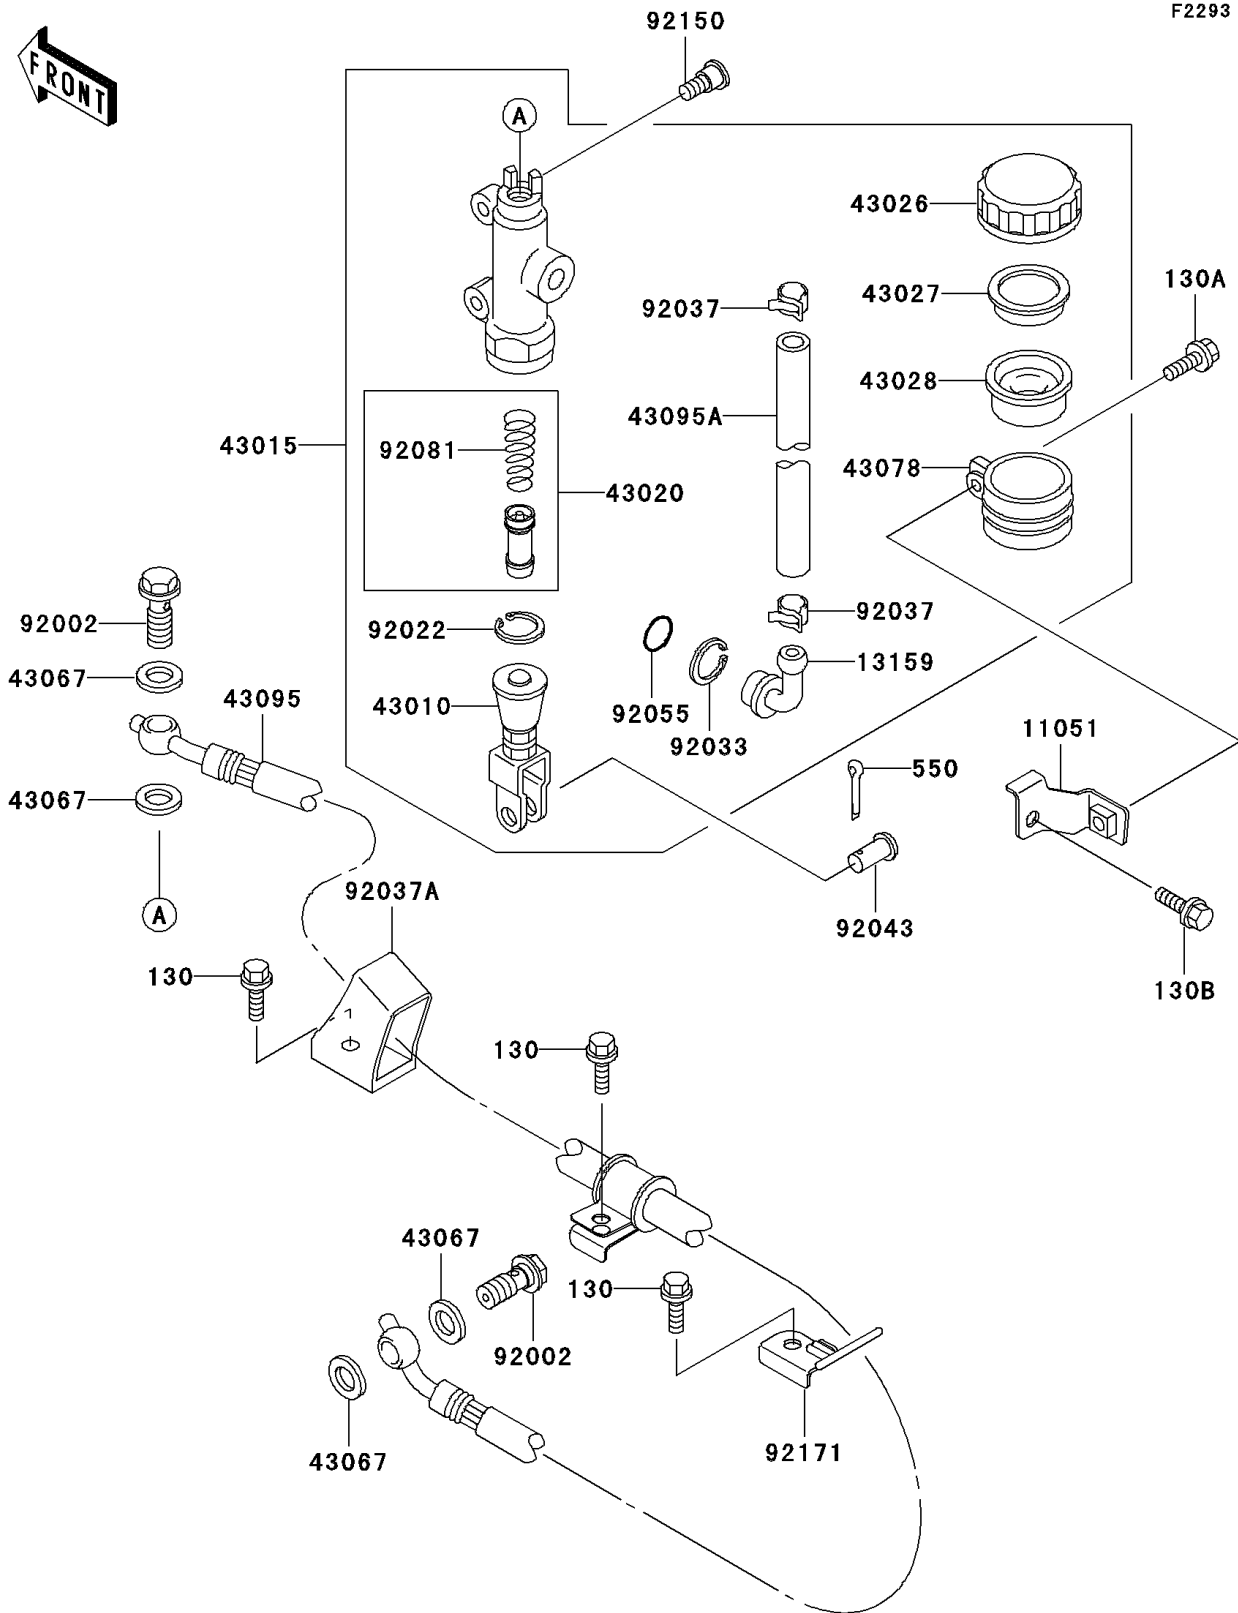

2000 Ninja® ZX™-12R PARTS DIAGRAM

Rear Master Cylinder

2000 Ninja® ZX™-12R PARTS LIST

Rear Master Cylinder

ITEM NAME	PART NUMBER	QUANTITY
BOLT-FLANGED (Ref # 130)	130J0610	3
BOLT-FLANGED,6X16,BLACK (Ref # 130A)	130J0616	1
BOLT-FLANGED (Ref # 130B)	130J0620	1
PIN-COTTER,2.0X15 (Ref # 550)	550D2015	1
BRACKET,RESERVOIR TANK (Ref # 11051)	11051-1378	1
CONNECTOR,RR MASTER CYLINDER (Ref # 13159)	13159-1052	1
ROD-ASSY-BRAKE (Ref # 43010)	43010-1055	1
CYLINDER-ASSY-MASTER,RR (Ref # 43015)	43015-1649	1
PISTON-COMP-BRAKE (Ref # 43020)	43020-1057	1
CAP-BRAKE (Ref # 43026)	43026-1051	1
PLATE-DIAPHRAGM (Ref # 43027)	43027-1051	1
DIAPHRAGM,MASTER CYLINDER (Ref # 43028)	43028-1057	1
WASHER,10.5X15X1.5 (Ref # 43067)	43067-001	4
RESERVOIR,RR MASTER CYLINDER (Ref # 43078)	43078-1082	1
HOSE-BRAKE,RR (Ref # 43095)	43095-1154	1
HOSE-BRAKE,RR MASTER CYLINDER (Ref # 43095A)	43095-1161	1
BOLT,OIL,L=23 (Ref # 92002)	92002-1888	2
WASHER,CIRCRIP (Ref # 92022)	92022-1601	1
RING-SNAP,20.5MM (Ref # 92033)	92033-1186	1
CLAMP,BRAKE HOSE (Ref # 92037)	92037-1547	2
CLAMP,HOSE (Ref # 92037A)	92037-1896	1
PIN,8MM (Ref # 92043)	92043-1303	1
RING-O,MASTER CYLINDER (Ref # 92055)	92055-1251	1
SPRING,MASTER CYLINDER (Ref # 92081)	92081-1737	1
BOLT,SOCKET,8X30 (Ref # 92150)	92150-1843	2
CLAMP,BRAKE HOSE,RR (Ref # 92171)	92171-1162	1