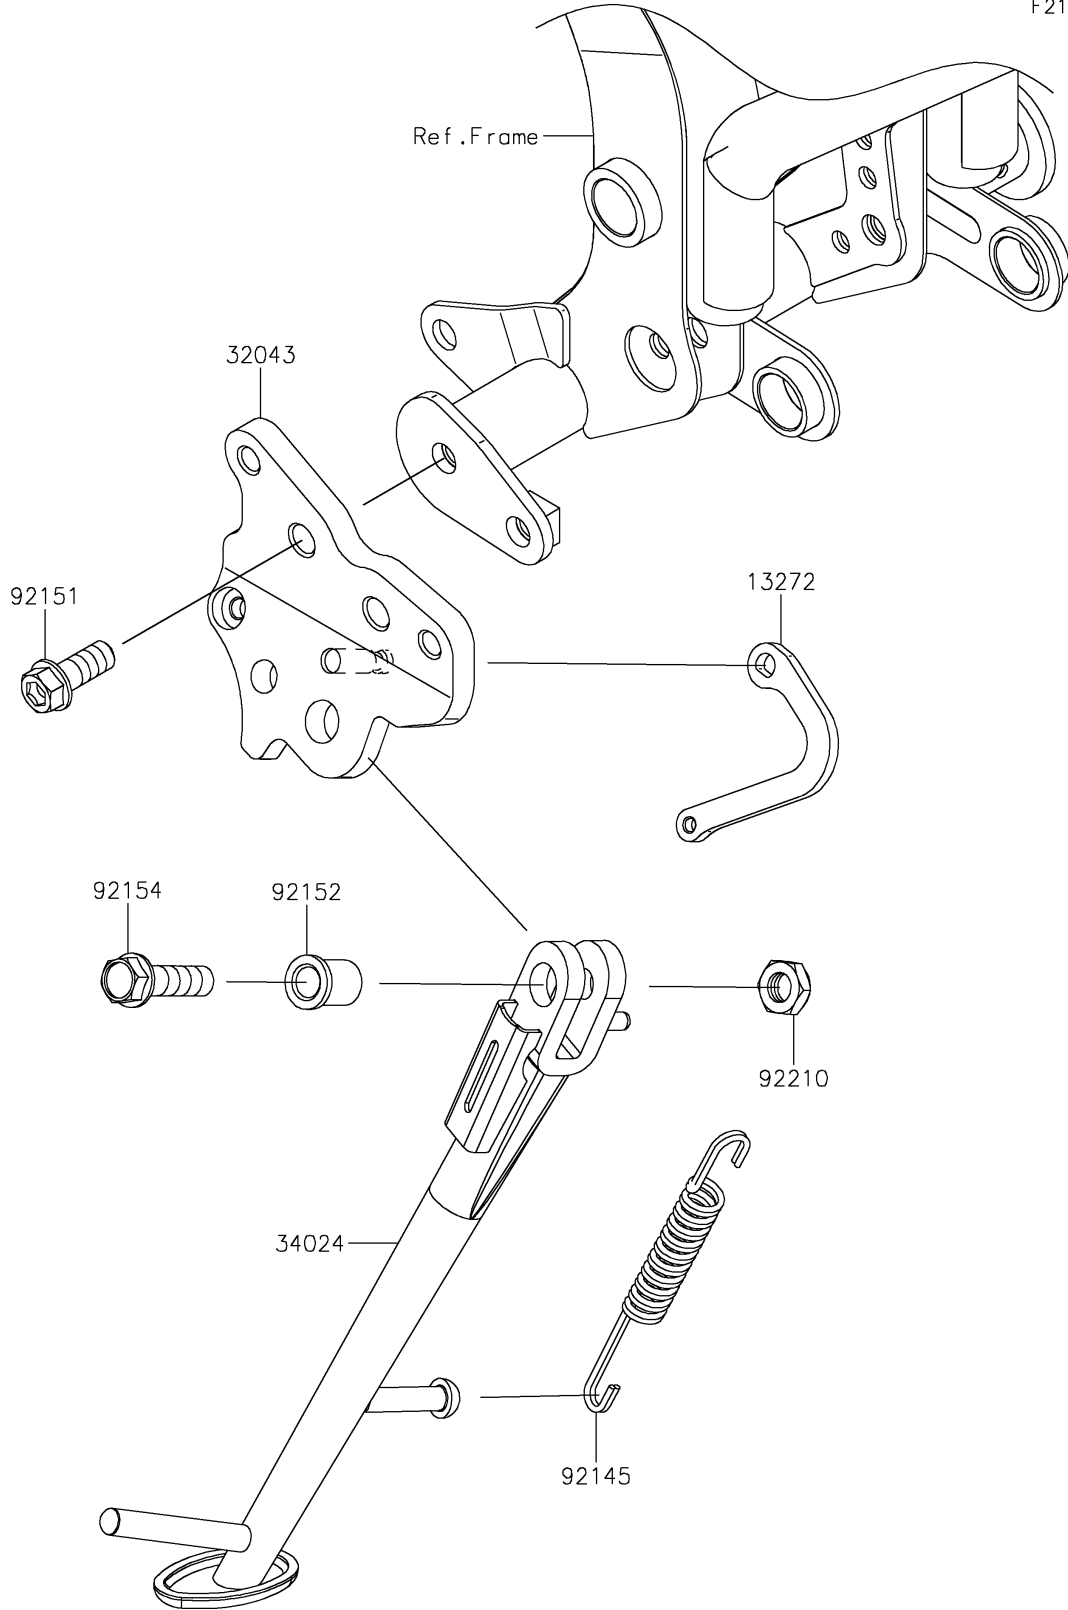

2023 Z650 PARTS DIAGRAM

Stand(s)

F2190

2023 Z650 PARTS LIST

Stand(s)

ITEM NAME	PART NUMBER	QUANTITY
PLATE,SPRING (Ref # 13272)	13272-2166	1
BRACKET-STAND (Ref # 32043)	32043-0620	1
STAND-SIDE (Ref # 34024)	34024-0169	1
SPRING,SIDE STAND (Ref # 92145)	92145-1735	1
BOLT,FLANGED,10X25 (Ref # 92151)	92151-1802	2
COLLAR,10.2X18X20.1 (Ref # 92152)	92152-2299	1
BOLT,FLANGED,10X37 (Ref # 92154)	92154-1352	1
NUT,LOCK,10MM (Ref # 92210)	92210-0784	1