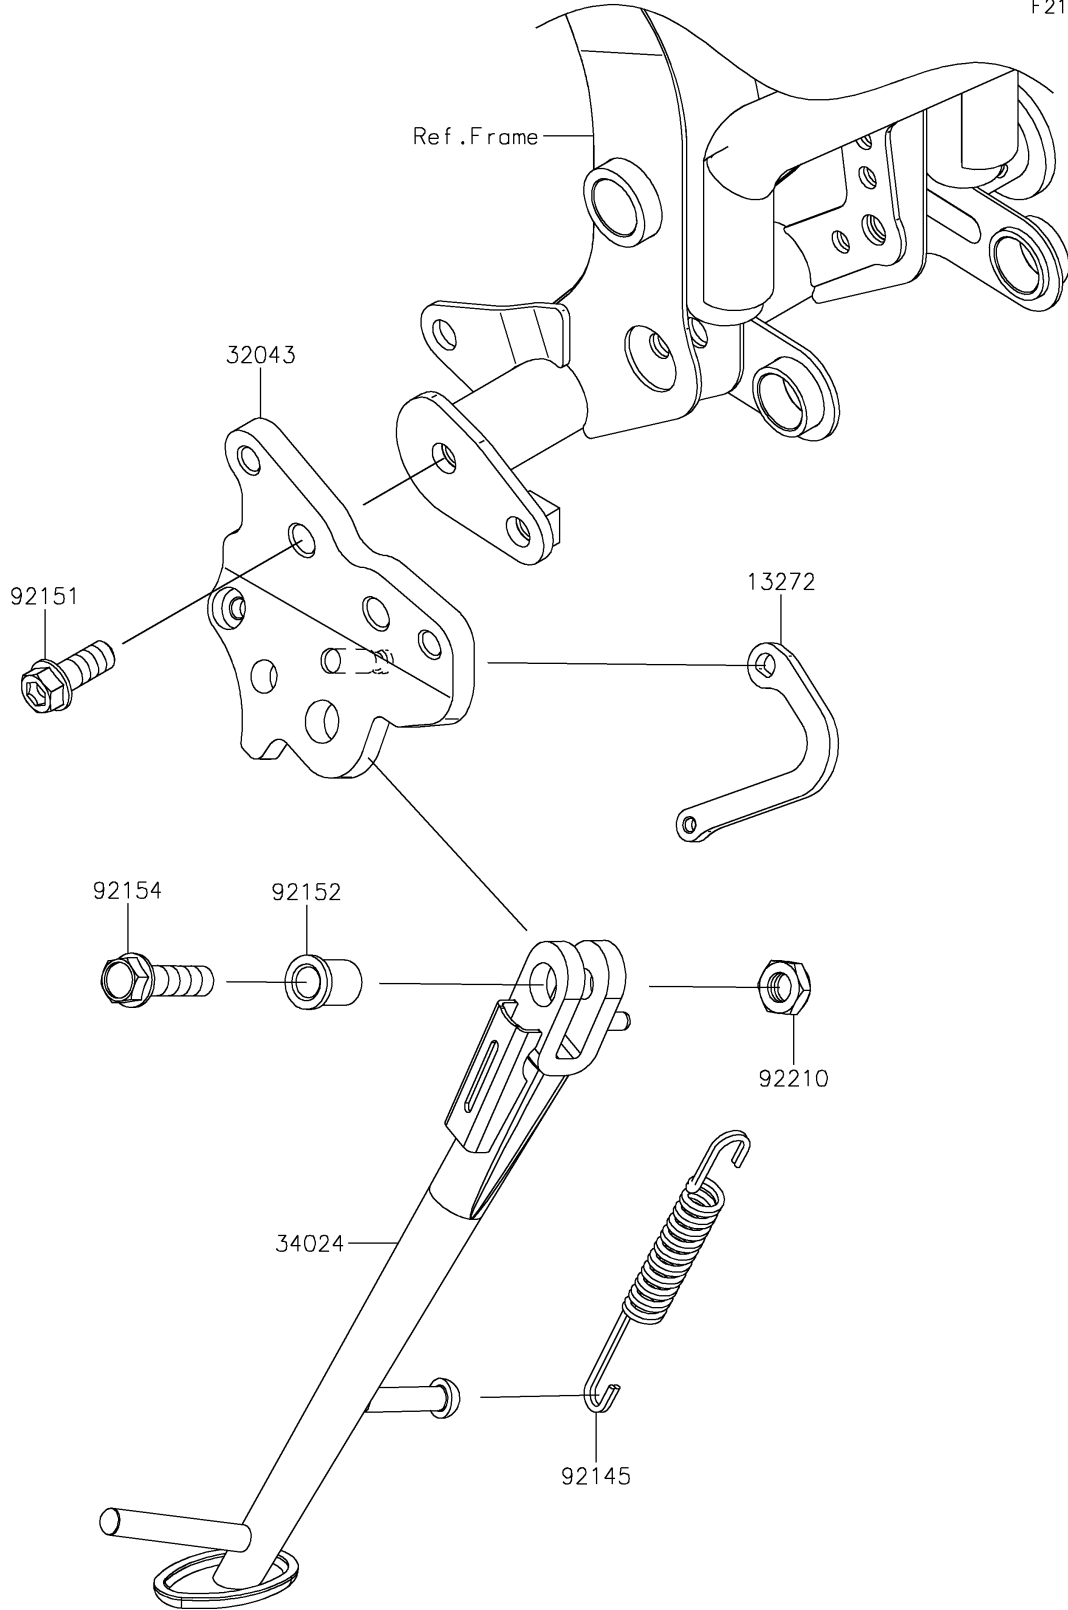

2025 Z650 PARTS DIAGRAM

Stand(s)

F2190

2025 Z650 PARTS LIST

Stand(s)

ITEM NAME	PART NUMBER	QUANTITY
PLATE,SPRING (Ref # 13272)	13272-2166	1
BRACKET-STAND (Ref # 32043)	32043-0620	1
STAND-SIDE (Ref # 34024)	34024-0169	1
SPRING,SIDE STAND (Ref # 92145)	92145-1735	1
BOLT,FLANGED,10X25 (Ref # 92151)	92151-1802	2
COLLAR,10.2X18X20.1 (Ref # 92152)	92152-2299	1
BOLT,FLANGED,10X37 (Ref # 92154)	92154-1352	1
NUT,LOCK,10MM (Ref # 92210)	92210-0784	1