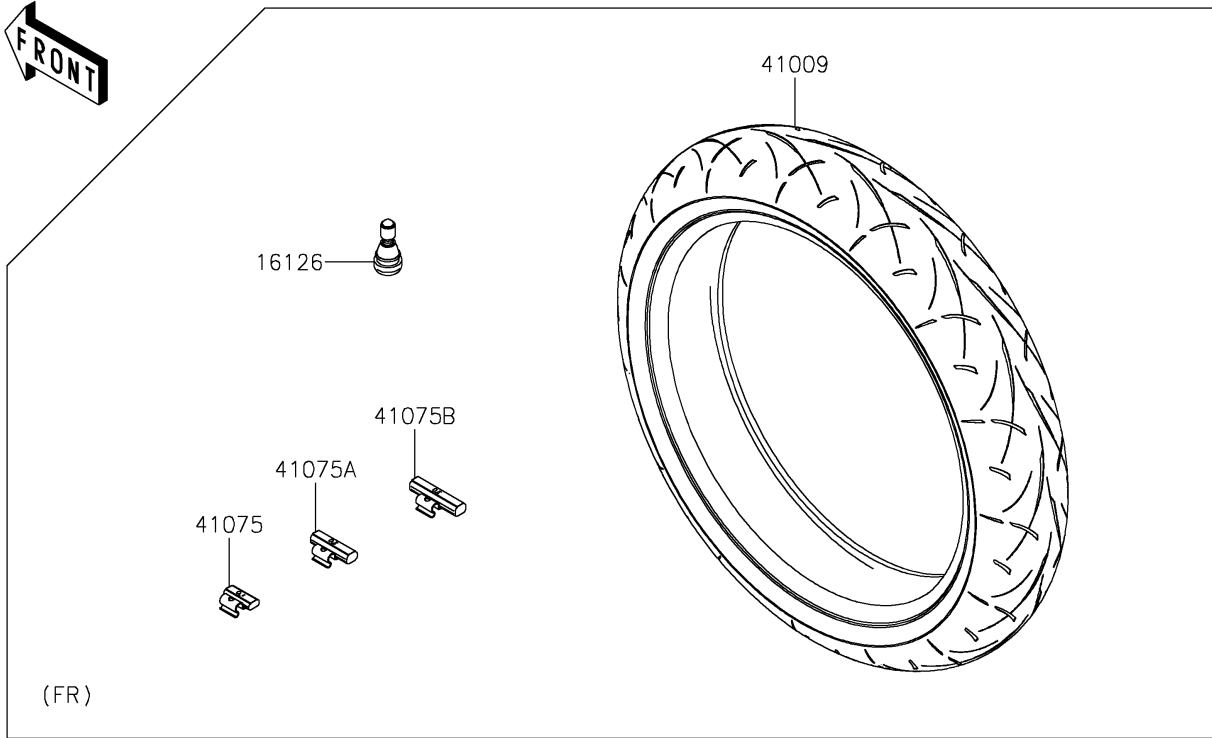

2023 Z650 PARTS DIAGRAM

Tires

F2210

2023 Z650 PARTS LIST

Tires

ITEM NAME	PART NUMBER	QUANTITY
VALVE,TIRE (Ref # 16126)	16126-1140	2
TIRE,FR,120/70ZR17(58W) (Ref # 41009)	41009-0832	1
TIRE,RR,160/60ZR17(69W) (Ref # 41009A)	41009-0833	1
BALANCER-WHEEL,10G,SILVER (Ref # 41075)	41075-0007	AR
BALANCER-WHEEL,20G,SILVER (Ref # 41075A)	41075-0008	AR
BALANCER-WHEEL,30G,SILVER (Ref # 41075B)	41075-0009	AR