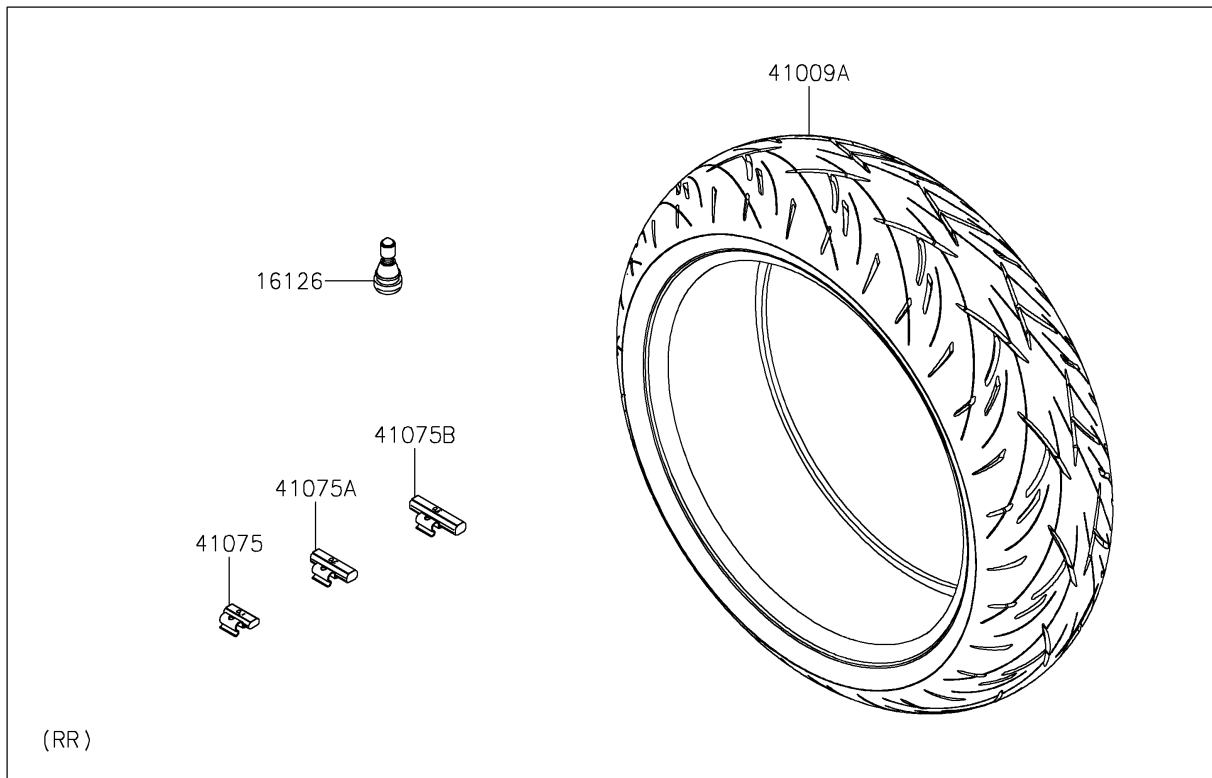

2023 Z650 PARTS DIAGRAM

Tires

F2210

2023 Z650 PARTS LIST

Tires

ITEM NAME	PART NUMBER	QUANTITY
VALVE,TIRE (Ref # 16126)	16126-1140	2
TIRE,FR,120/70ZR17(58W) (Ref # 41009)	41009-0832	1
TIRE,RR,160/60ZR17(69W) (Ref # 41009A)	41009-0833	1
BALANCER-WHEEL,10G,SILVER (Ref # 41075)	41075-0007	AR
BALANCER-WHEEL,20G,SILVER (Ref # 41075A)	41075-0008	AR
BALANCER-WHEEL,30G,SILVER (Ref # 41075B)	41075-0009	AR