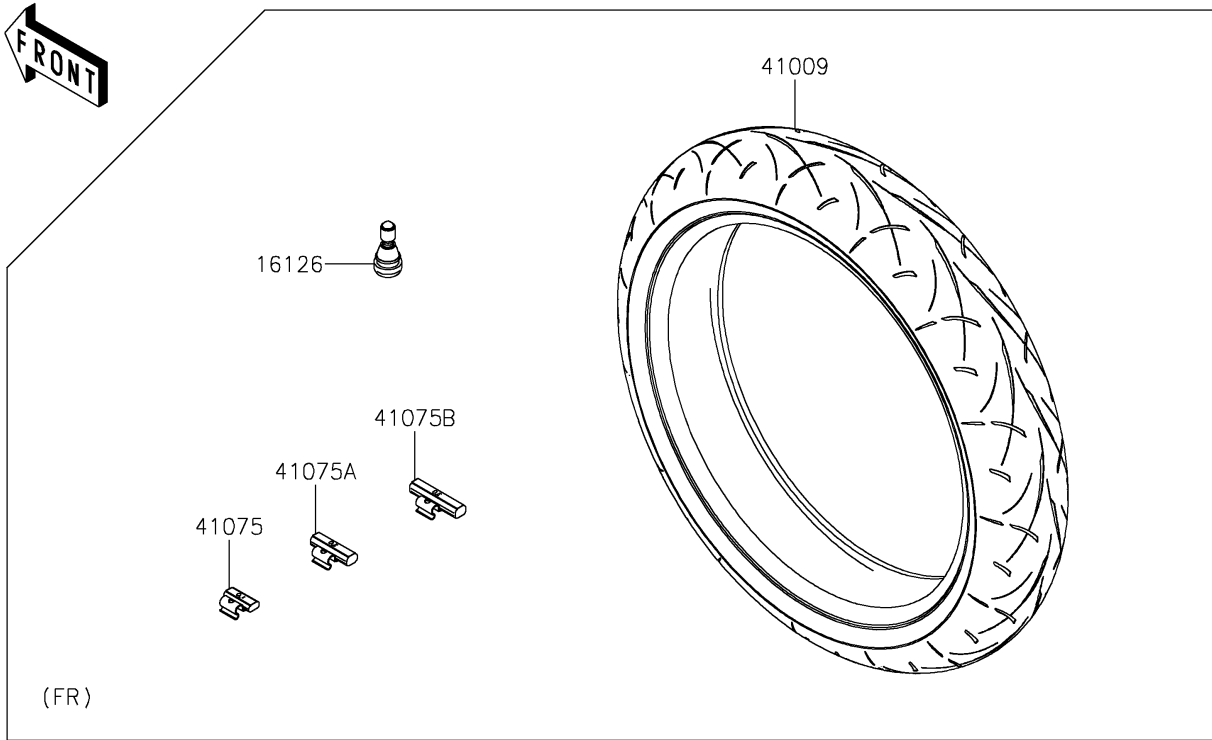

2024 Z650 PARTS DIAGRAM

Tires

F2210

2024 Z650 PARTS LIST

Tires

ITEM NAME	PART NUMBER	QUANTITY
VALVE,TIRE (Ref # 16126)	16126-1140	2
TIRE,FR,120/70ZR17(58W) (Ref # 41009)	41009-0832	1
TIRE,RR,160/60ZR17(69W) (Ref # 41009A)	41009-0833	1
BALANCER-WHEEL,10G,SILVER (Ref # 41075)	41075-0007	AR
BALANCER-WHEEL,20G,SILVER (Ref # 41075A)	41075-0008	AR
BALANCER-WHEEL,30G,SILVER (Ref # 41075B)	41075-0009	AR