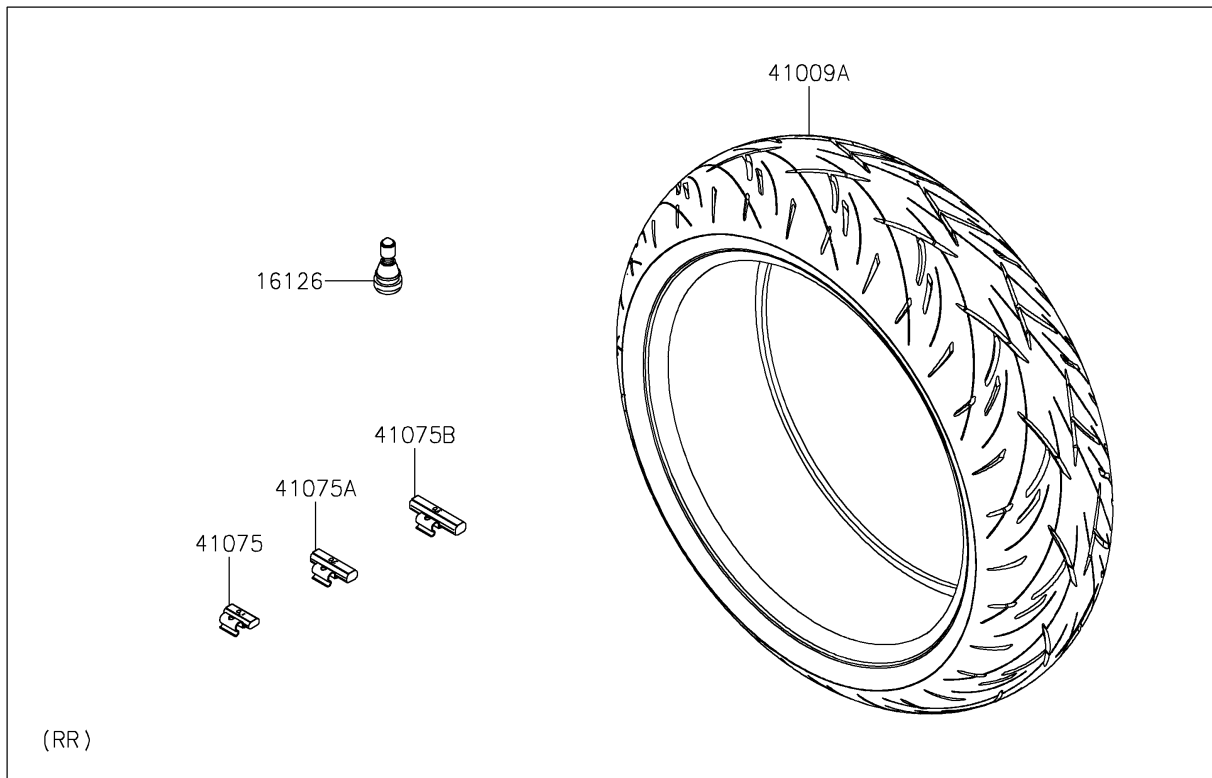

# 2025 Z650 PARTS DIAGRAM

Tires

F2210

## 2025 Z650 PARTS LIST

### Tires

ITEM NAME	PART NUMBER	QUANTITY
VALVE,TIRE (Ref # 16126)	16126-1140	2
TIRE,FR,120/70ZR17(58W) (Ref # 41009)	41009-0832	1
TIRE,RR,160/60ZR17(69W) (Ref # 41009A)	41009-0833	1
BALANCER-WHEEL,10G,SILVER (Ref # 41075)	41075-0007	AR
BALANCER-WHEEL,20G,SILVER (Ref # 41075A)	41075-0008	AR
BALANCER-WHEEL,30G,SILVER (Ref # 41075B)	41075-0009	AR