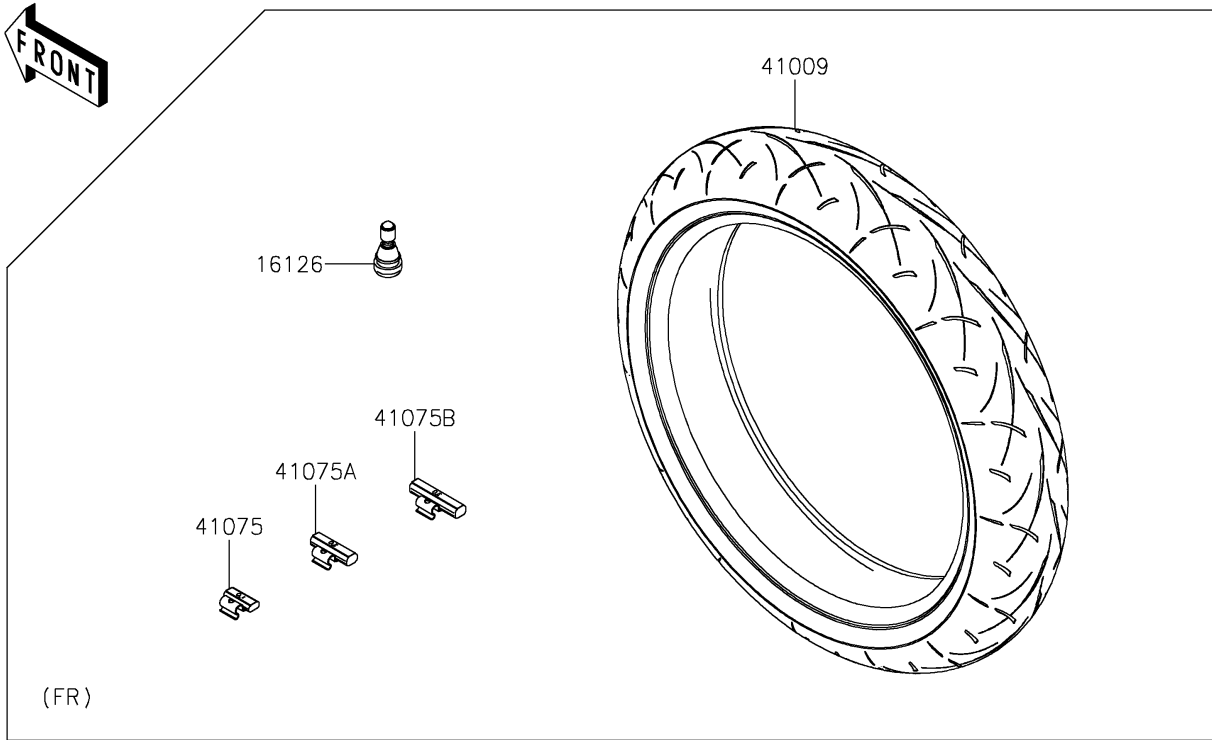

# 2025 Z650 PARTS DIAGRAM

Tires

F2210

## 2025 Z650 PARTS LIST

### Tires

ITEM NAME	PART NUMBER	QUANTITY
VALVE,TIRE (Ref # 16126)	16126-1140	2
TIRE,FR,120/70ZR17(58W) (Ref # 41009)	41009-0832	1
TIRE,RR,160/60ZR17(69W) (Ref # 41009A)	41009-0833	1
BALANCER-WHEEL,10G,SILVER (Ref # 41075)	41075-0007	AR
BALANCER-WHEEL,20G,SILVER (Ref # 41075A)	41075-0008	AR
BALANCER-WHEEL,30G,SILVER (Ref # 41075B)	41075-0009	AR