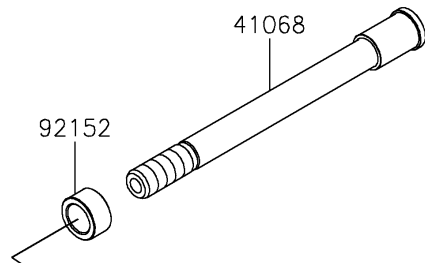

2024 Z650 PARTS DIAGRAM

Front Wheel

F2230

WOD

2024 Z650 PARTS LIST

Front Wheel

ITEM NAME	PART NUMBER	QUANTITY
AXLE,FR,20X209 (Ref # 41068)	41068-0616	1
WHEEL-ASSY,FR,N.F.M.RED (Ref # 41073)	41073-0702-63D	1
WHEEL-ASSY,FR,G.BLACK (Ref # 41073A)	41073-0702-QT	1
BEARING-BALL,20X42X12 (Ref # 92045)	92045-0820	2
SEAL-OIL,BJN30427 (Ref # 92049)	92049-0130	2
COLLAR,20X30X15.5 (Ref # 92152)	92152-0946	2
COLLAR,20.2X27.2X115 (Ref # 92152A)	92152-2227	1