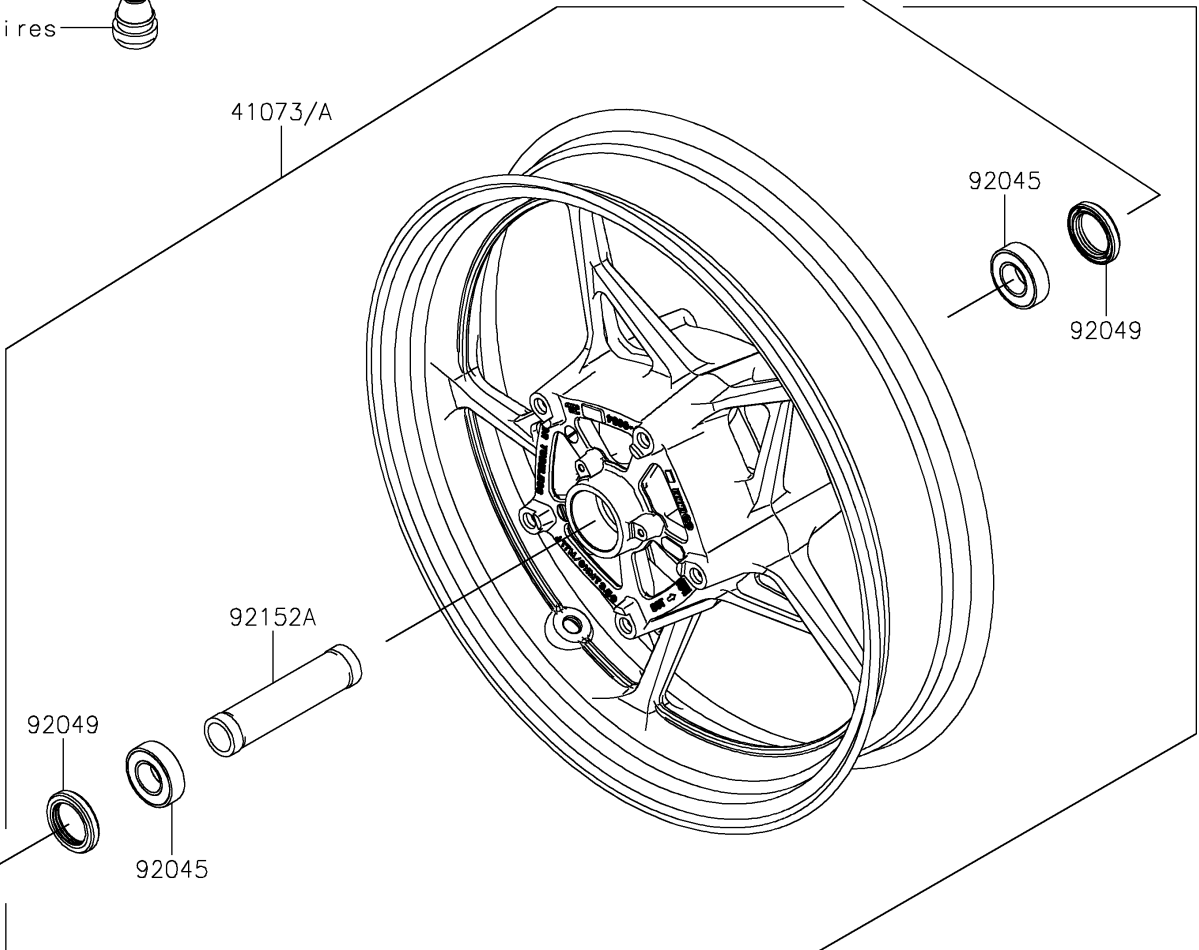

2024 Z650 PARTS DIAGRAM

Front Wheel

F2230

WOD

2024 Z650 PARTS LIST

Front Wheel

ITEM NAME	PART NUMBER	QUANTITY
AXLE,FR,20X209 (Ref # 41068)	41068-0616	1
WHEEL-ASSY,FR,N.F.M.RED (Ref # 41073)	41073-0702-63D	1
WHEEL-ASSY,FR,G.BLACK (Ref # 41073A)	41073-0702-QT	1
BEARING-BALL,20X42X12 (Ref # 92045)	92045-0820	2
SEAL-OIL,BJN30427 (Ref # 92049)	92049-0130	2
COLLAR,20X30X15.5 (Ref # 92152)	92152-0946	2
COLLAR,20.2X27.2X115 (Ref # 92152A)	92152-2227	1