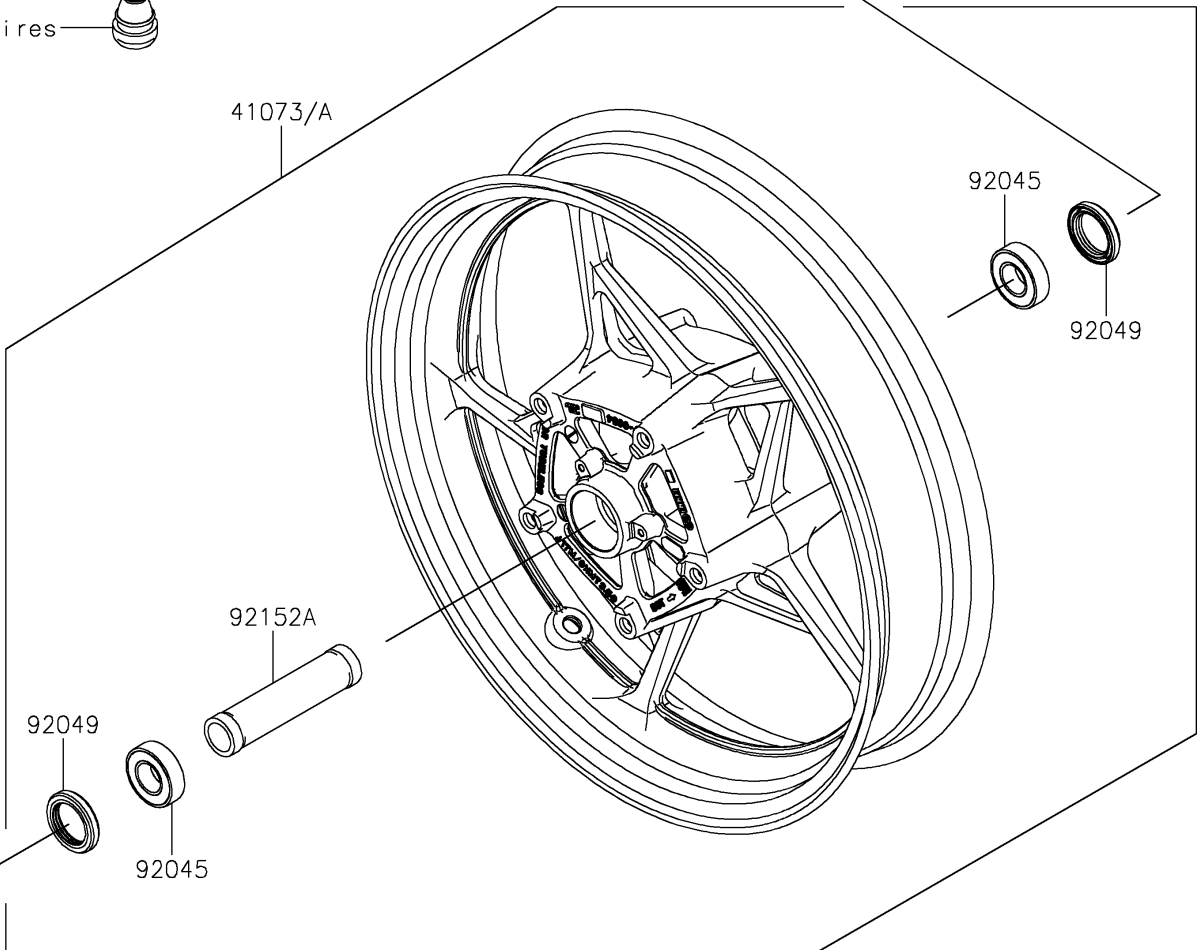

# 2025 Z650 PARTS DIAGRAM

Front Wheel

F2230

### Front Wheel

ITEM NAME	PART NUMBER	QUANTITY
AXLE,FR,20X209 (Ref # 41068)	41068-0616	1
WHEEL-ASSY,FR,G.BLACK (Ref # 41073A)	41073-0702-QT	1
BEARING-BALL,20X42X12 (Ref # 92045)	92045-0820	2
SEAL-OIL,BJN30427 (Ref # 92049)	92049-0130	2
COLLAR,20X30X15.5 (Ref # 92152)	92152-0946	2
COLLAR,20.2X27.2X115 (Ref # 92152A)	92152-2227	1