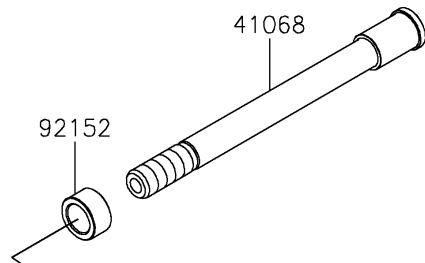

# 2025 Z650 PARTS DIAGRAM

Front Wheel

F2230

### Front Wheel

ITEM NAME	PART NUMBER	QUANTITY
AXLE,FR,20X209 (Ref # 41068)	41068-0616	1
WHEEL-ASSY,FR,G.BLACK (Ref # 41073A)	41073-0702-QT	1
BEARING-BALL,20X42X12 (Ref # 92045)	92045-0820	2
SEAL-OIL,BJN30427 (Ref # 92049)	92049-0130	2
COLLAR,20X30X15.5 (Ref # 92152)	92152-0946	2
COLLAR,20.2X27.2X115 (Ref # 92152A)	92152-2227	1