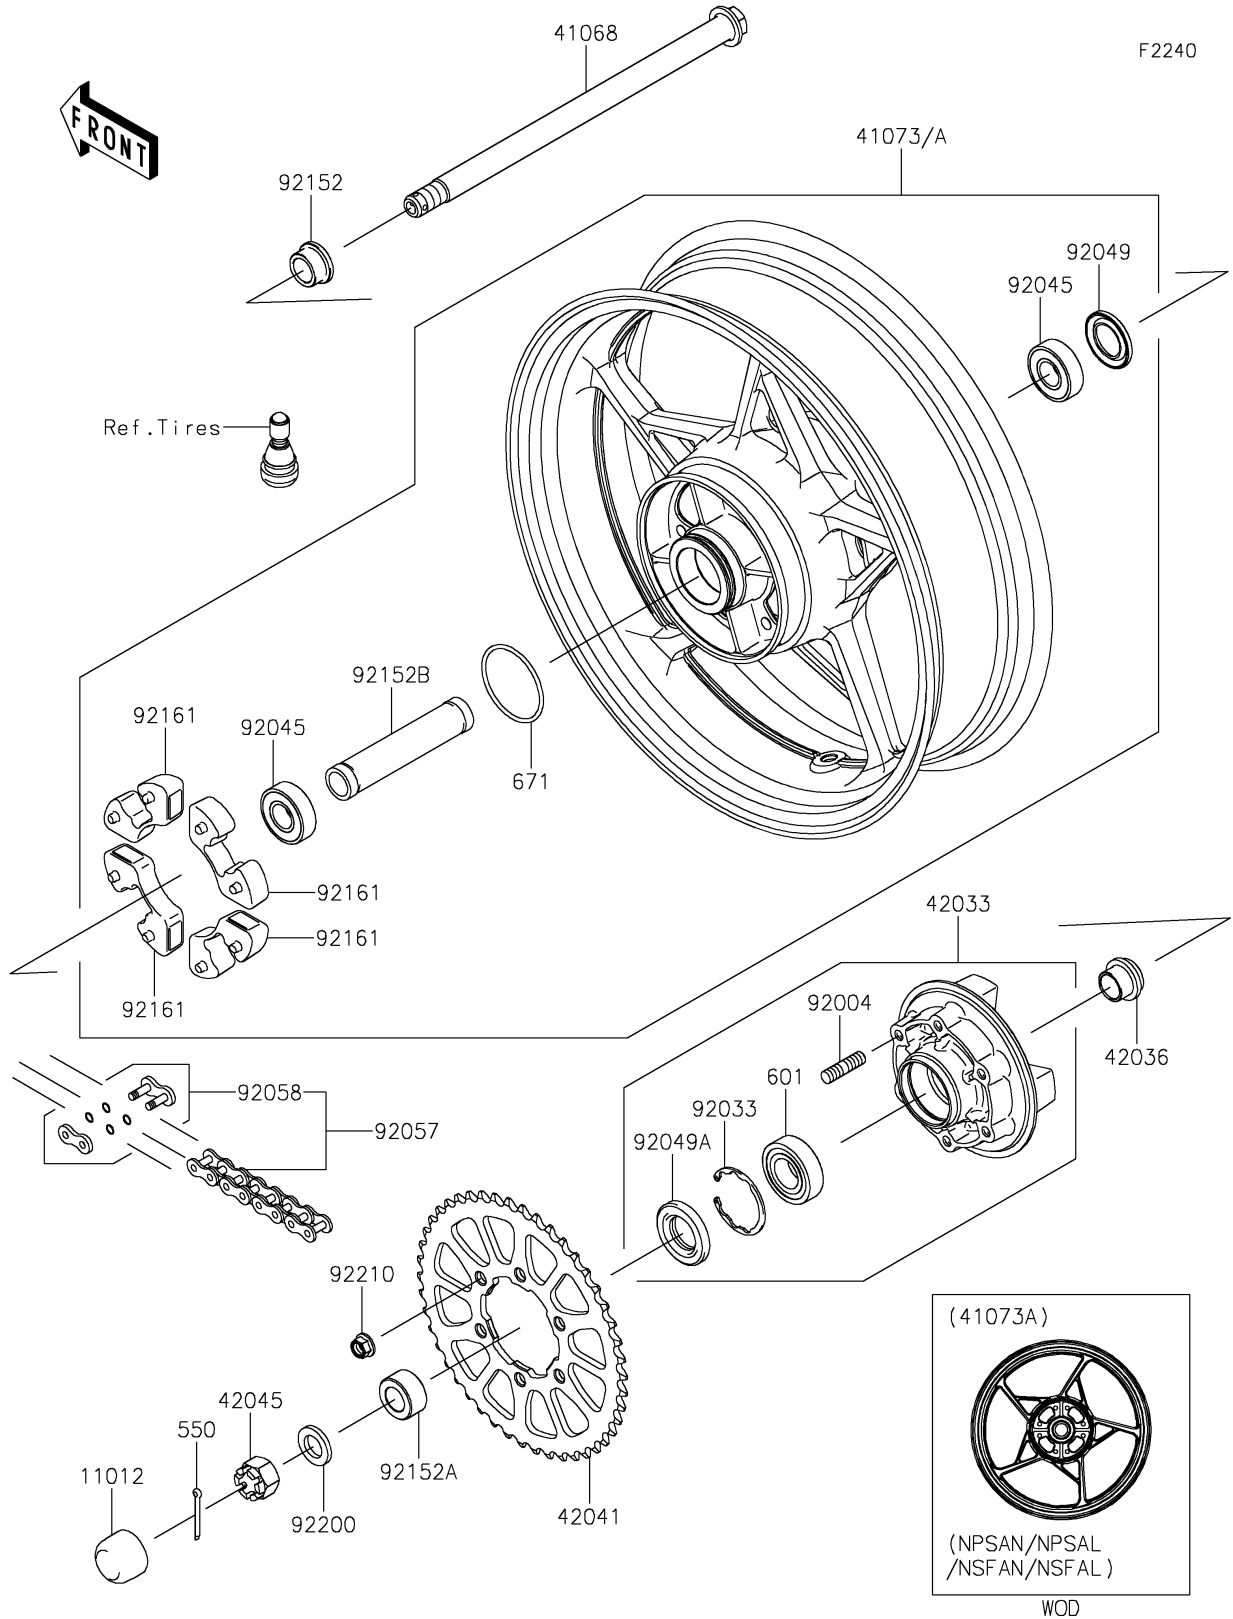

# 2023 Z650 PARTS DIAGRAM

## Rear Wheel/Chain

### Rear Wheel/Chain

ITEM NAME	PART NUMBER	QUANTITY
CAP,AXLE NUT (Ref # 11012)	11012-1590	1
AXLE,RR,20X339.9 (Ref # 41068)	41068-0617	1
WHEEL-ASSY,RR,G.BLACK (Ref # 41073A)	41073-0704-QT	1
COUPLING-ASSY,RR HUB (Ref # 42033)	42033-0570	1
SLEEVE,RR HUB,L=23 (Ref # 42036)	42036-1251	1
SPROCKET-HUB,46T (Ref # 42041)	42041-0177	1
NUT,CASTLE,18MM (Ref # 42045)	42045-018	1
STUD,10X19 (Ref # 92004)	92004-0048	6
RING-SNAP,52MM (Ref # 92033)	92033-1043	1
BEARING-BALL,20X47X14 (Ref # 92045)	92045-0821	2
SEAL-OIL,28 47 5 (Ref # 92049)	92049-0140	1
SEAL-OIL (Ref # 92049A)	92049-1287	1
CHAIN,DRIVE,DID520VM4X114L (Ref # 92057)	92057-0840	1
JOINT-CHAIN (Ref # 92058)	92058-0077	1
COLLAR,RR AXLE,RH,L=17 (Ref # 92152)	92152-0302	1
COLLAR,20X35X18 (Ref # 92152A)	92152-0751	1
COLLAR,20.2X27.2X133 (Ref # 92152B)	92152-2228	1
DAMPER,SHOCK,RR HUB (Ref # 92161)	92161-0303	4
WASHER,19X32X4 (Ref # 92200)	92200-1865	1
NUT,LOCK,FLANGED,10MM (Ref # 92210)	92210-0276	6
PIN-COTTER,4.0X35 (Ref # 550)	550AA4035	1
BEARING-BALL (Ref # 601)	601B6205UU	1
O RING,60MM (Ref # 671)	671B2560	1