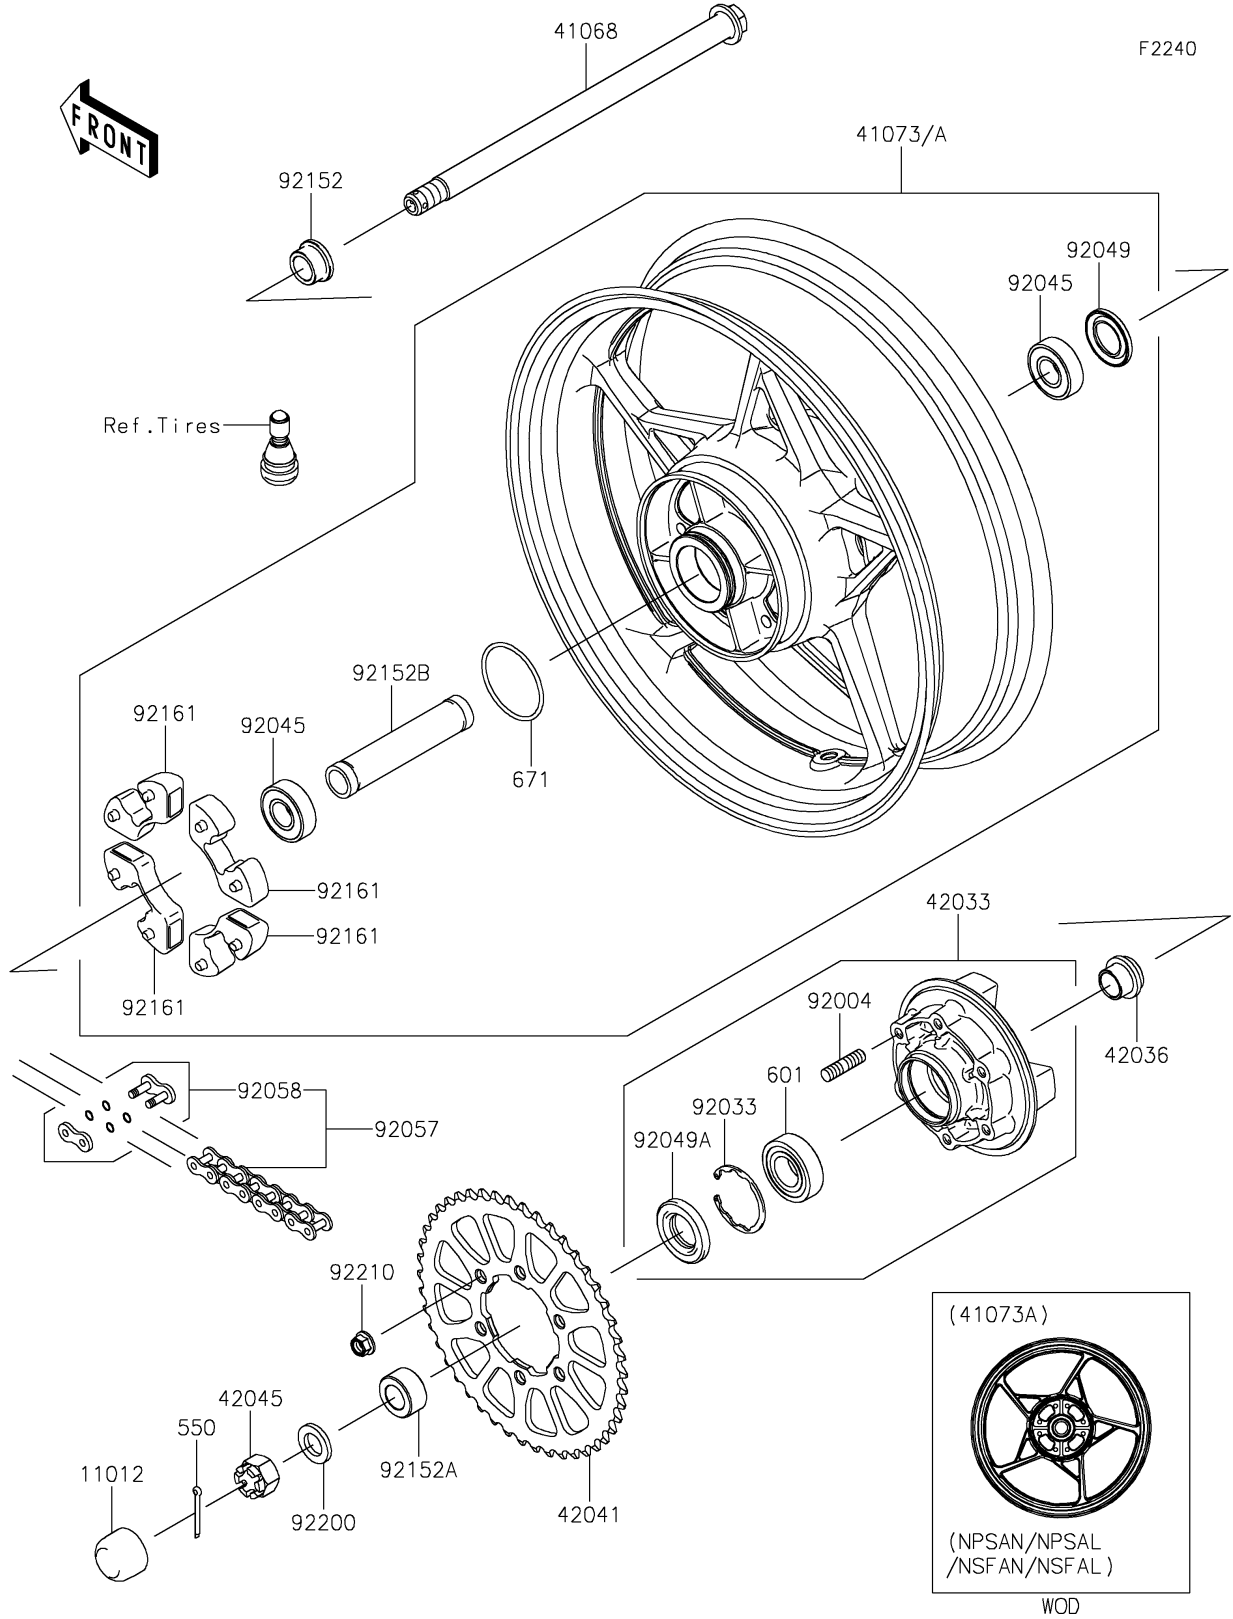

2024 Z650 PARTS DIAGRAM

Rear Wheel/Chain

2024 Z650 PARTS LIST

Rear Wheel/Chain

ITEM NAME	PART NUMBER	QUANTITY
CAP,AXLE NUT (Ref # 11012)	11012-1590	1
AXLE,RR,20X339.9 (Ref # 41068)	41068-0617	1
WHEEL-ASSY,RR,N.F.M.RED (Ref # 41073)	41073-0704-63D	1
WHEEL-ASSY,RR,G.BLACK (Ref # 41073A)	41073-0704-QT	1
COUPLING-ASSY,RR HUB (Ref # 42033)	42033-0570	1
SLEEVE,RR HUB,L=23 (Ref # 42036)	42036-1251	1
SPROCKET-HUB,46T (Ref # 42041)	42041-0177	1
NUT,CASTLE,18MM (Ref # 42045)	42045-018	1
STUD,10X19 (Ref # 92004)	92004-0048	6
RING-SNAP,52MM (Ref # 92033)	92033-1043	1
BEARING-BALL,20X47X14 (Ref # 92045)	92045-0821	2
SEAL-OIL,28 47 5 (Ref # 92049)	92049-0140	1
SEAL-OIL (Ref # 92049A)	92049-1287	1
CHAIN,DRIVE,DID520VM4X114L (Ref # 92057)	92057-0840	1
JOINT-CHAIN (Ref # 92058)	92058-0077	1
COLLAR,RR AXLE,RH,L=17 (Ref # 92152)	92152-0302	1
COLLAR,20X35X18 (Ref # 92152A)	92152-0751	1
COLLAR,20.2X27.2X133 (Ref # 92152B)	92152-2228	1
DAMPER,SHOCK,RR HUB (Ref # 92161)	92161-0303	4
WASHER,19X32X4 (Ref # 92200)	92200-1865	1
NUT,LOCK,FLANGED,10MM (Ref # 92210)	92210-0276	6
PIN-COTTER,4.0X35 (Ref # 550)	550AA4035	1
BEARING-BALL (Ref # 601)	601B6205UU	1
O RING,60MM (Ref # 671)	671B2560	1