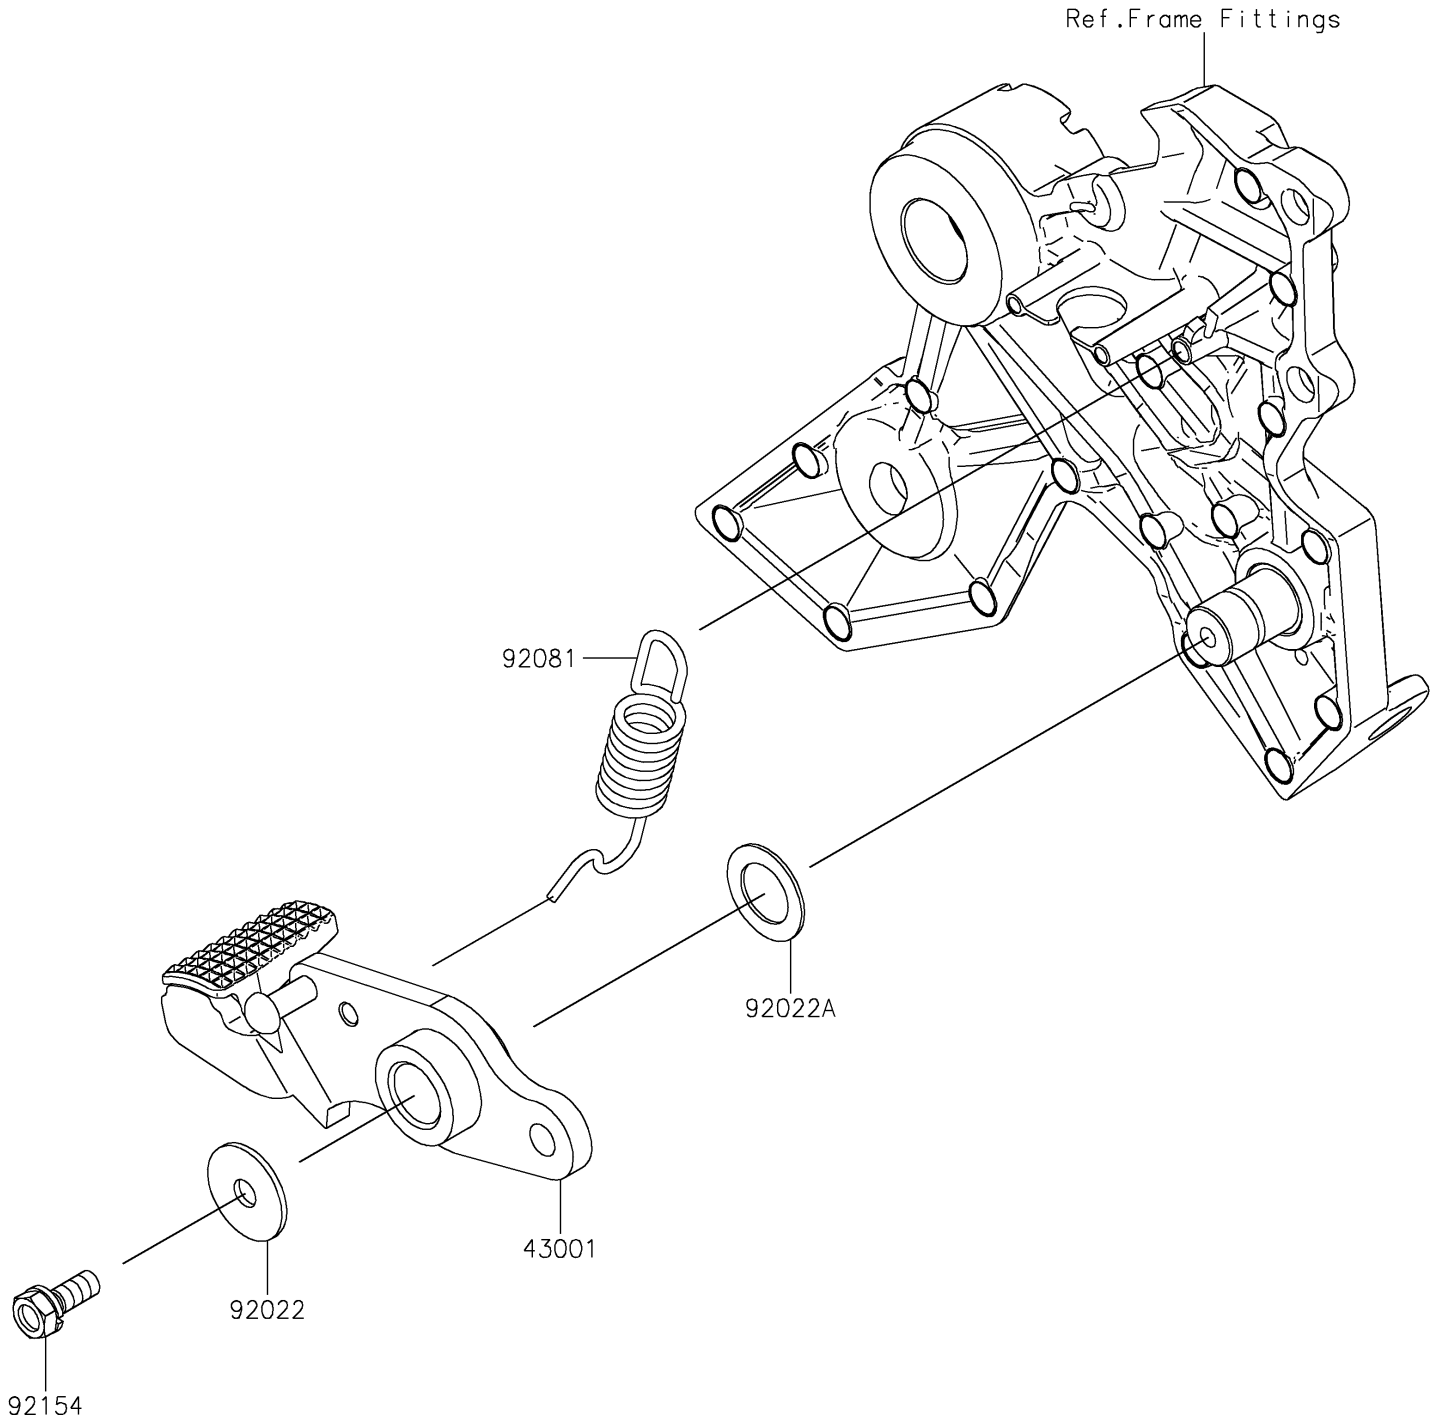

2023 Z650 PARTS DIAGRAM

Brake Pedal/Torque Link

F2260

2023 Z650 PARTS LIST

Brake Pedal/Torque Link

ITEM NAME	PART NUMBER	QUANTITY
LEVER-BRAKE,PEDAL (Ref # 43001)	43001-0748	1
WASHER,7X24X1.6 (Ref # 92022)	92022-228	1
WASHER,15.3X24X1 (Ref # 92022A)	92022-326	1
SPRING,BRAKE PEDAL (Ref # 92081)	92081-1833	1
BOLT,UPSET-WS,6X16 (Ref # 92154)	92154-0935	1