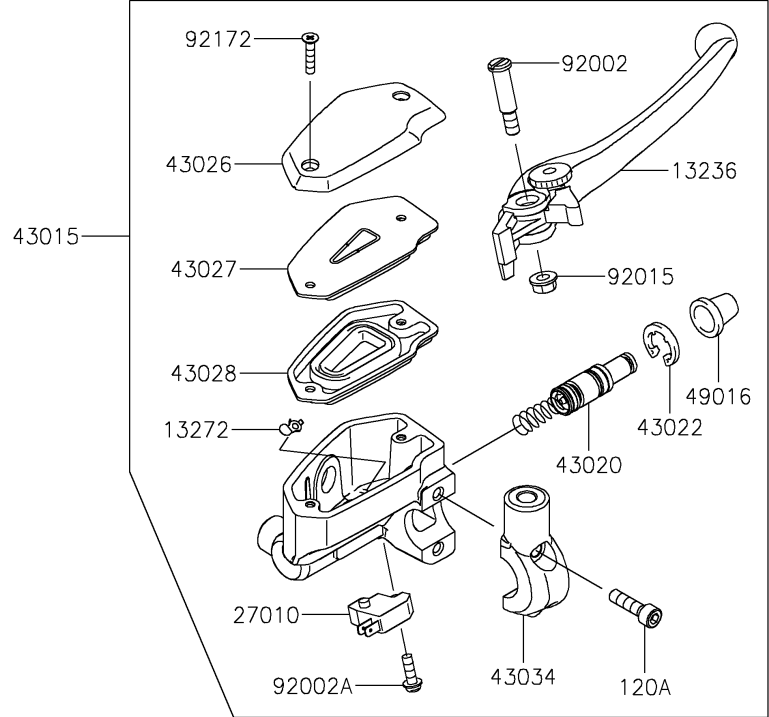

# 2025 Z650 PARTS DIAGRAM

## Front Master Cylinder

F2291

## 2025 Z650 PARTS LIST

### Front Master Cylinder

ITEM NAME	PART NUMBER	QUANTITY
BRACKET,SENSOR CORD (Ref # 11057)	11057-0190	1
LEVER-COMP,FRONT BRAKE (Ref # 13236)	13236-0140	1
PLATE (Ref # 13272)	13272-0573	1
ROTOR,SENSOR,FR (Ref # 21007)	21007-0671	1
SENSOR,SPEED,FR (Ref # 21176)	21176-0918	1
SWITCH,BRAKE (Ref # 27010)	27010-0762	1
CYLINDER-ASSY-MASTER,FR (Ref # 43015)	43015-0601	1
PISTON-COMP-BRAKE (Ref # 43020)	43020-0008	1
STOPPER-BRAKE,PISTON (Ref # 43022)	43022-1010	1
CAP-BRAKE (Ref # 43026)	43026-0019	1
PLATE-DIAPHRAGM (Ref # 43027)	43027-0008	1
DIAPHRAGM (Ref # 43028)	43028-0015	1
HOLDER-BRAKE,MASTER CYLINDER (Ref # 43034)	43034-0049	1
COVER-SEAL,MASTER CYLINDER (Ref # 49016)	49016-1044	1
BOLT,LEVER SET,BLACK (Ref # 92002)	92002-1322	1
BOLT,SCREW,4X12 (Ref # 92002A)	92002-1323	1
NUT,FLANGED,6MM (Ref # 92015)	92015-1528	1
BOLT,SOCKET,6X16 (Ref # 92154)	92154-0235	1
BOLT,SOCKET,5X10 (Ref # 92154A)	92154-2801	3
CLAMP (Ref # 92171)	92171-0640	1
SCREW,4X20 (Ref # 92172)	92172-0320	2
CLAMP,HOSE&SENSOR LINE (Ref # 92173)	92173-1613	2
BOLT-SOCKET,6X16 (Ref # 120)	120CA0616	1
BOLT-SOCKET,6X22 (Ref # 120A)	120CB0622	2