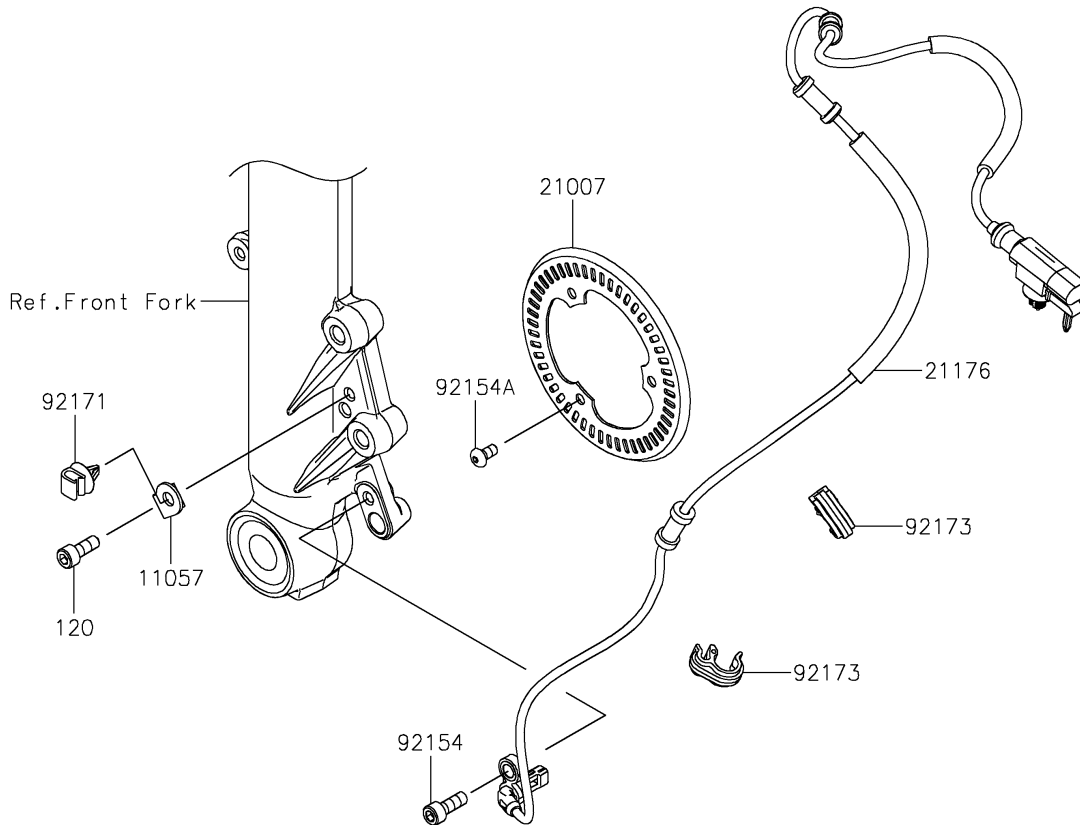

# 2025 Z650 PARTS DIAGRAM

## Front Master Cylinder

F2291

## 2025 Z650 PARTS LIST

### Front Master Cylinder

ITEM NAME	PART NUMBER	QUANTITY
BRACKET,SENSOR CORD (Ref # 11057)	11057-0190	1
LEVER-COMP,FRONT BRAKE (Ref # 13236)	13236-0140	1
PLATE (Ref # 13272)	13272-0573	1
ROTOR,SENSOR,FR (Ref # 21007)	21007-0671	1
SENSOR,SPEED,FR (Ref # 21176)	21176-0918	1
SWITCH,BRAKE (Ref # 27010)	27010-0762	1
CYLINDER-ASSY-MASTER,FR (Ref # 43015)	43015-0601	1
PISTON-COMP-BRAKE (Ref # 43020)	43020-0008	1
STOPPER-BRAKE,PISTON (Ref # 43022)	43022-1010	1
CAP-BRAKE (Ref # 43026)	43026-0019	1
PLATE-DIAPHRAGM (Ref # 43027)	43027-0008	1
DIAPHRAGM (Ref # 43028)	43028-0015	1
HOLDER-BRAKE,MASTER CYLINDER (Ref # 43034)	43034-0049	1
COVER-SEAL,MASTER CYLINDER (Ref # 49016)	49016-1044	1
BOLT,LEVER SET,BLACK (Ref # 92002)	92002-1322	1
BOLT,SCREW,4X12 (Ref # 92002A)	92002-1323	1
NUT,FLANGED,6MM (Ref # 92015)	92015-1528	1
BOLT,SOCKET,6X16 (Ref # 92154)	92154-0235	1
BOLT,SOCKET,5X10 (Ref # 92154A)	92154-2801	3
CLAMP (Ref # 92171)	92171-0640	1
SCREW,4X20 (Ref # 92172)	92172-0320	2
CLAMP,HOSE&SENSOR LINE (Ref # 92173)	92173-1613	2
BOLT-SOCKET,6X16 (Ref # 120)	120CA0616	1
BOLT-SOCKET,6X22 (Ref # 120A)	120CB0622	2