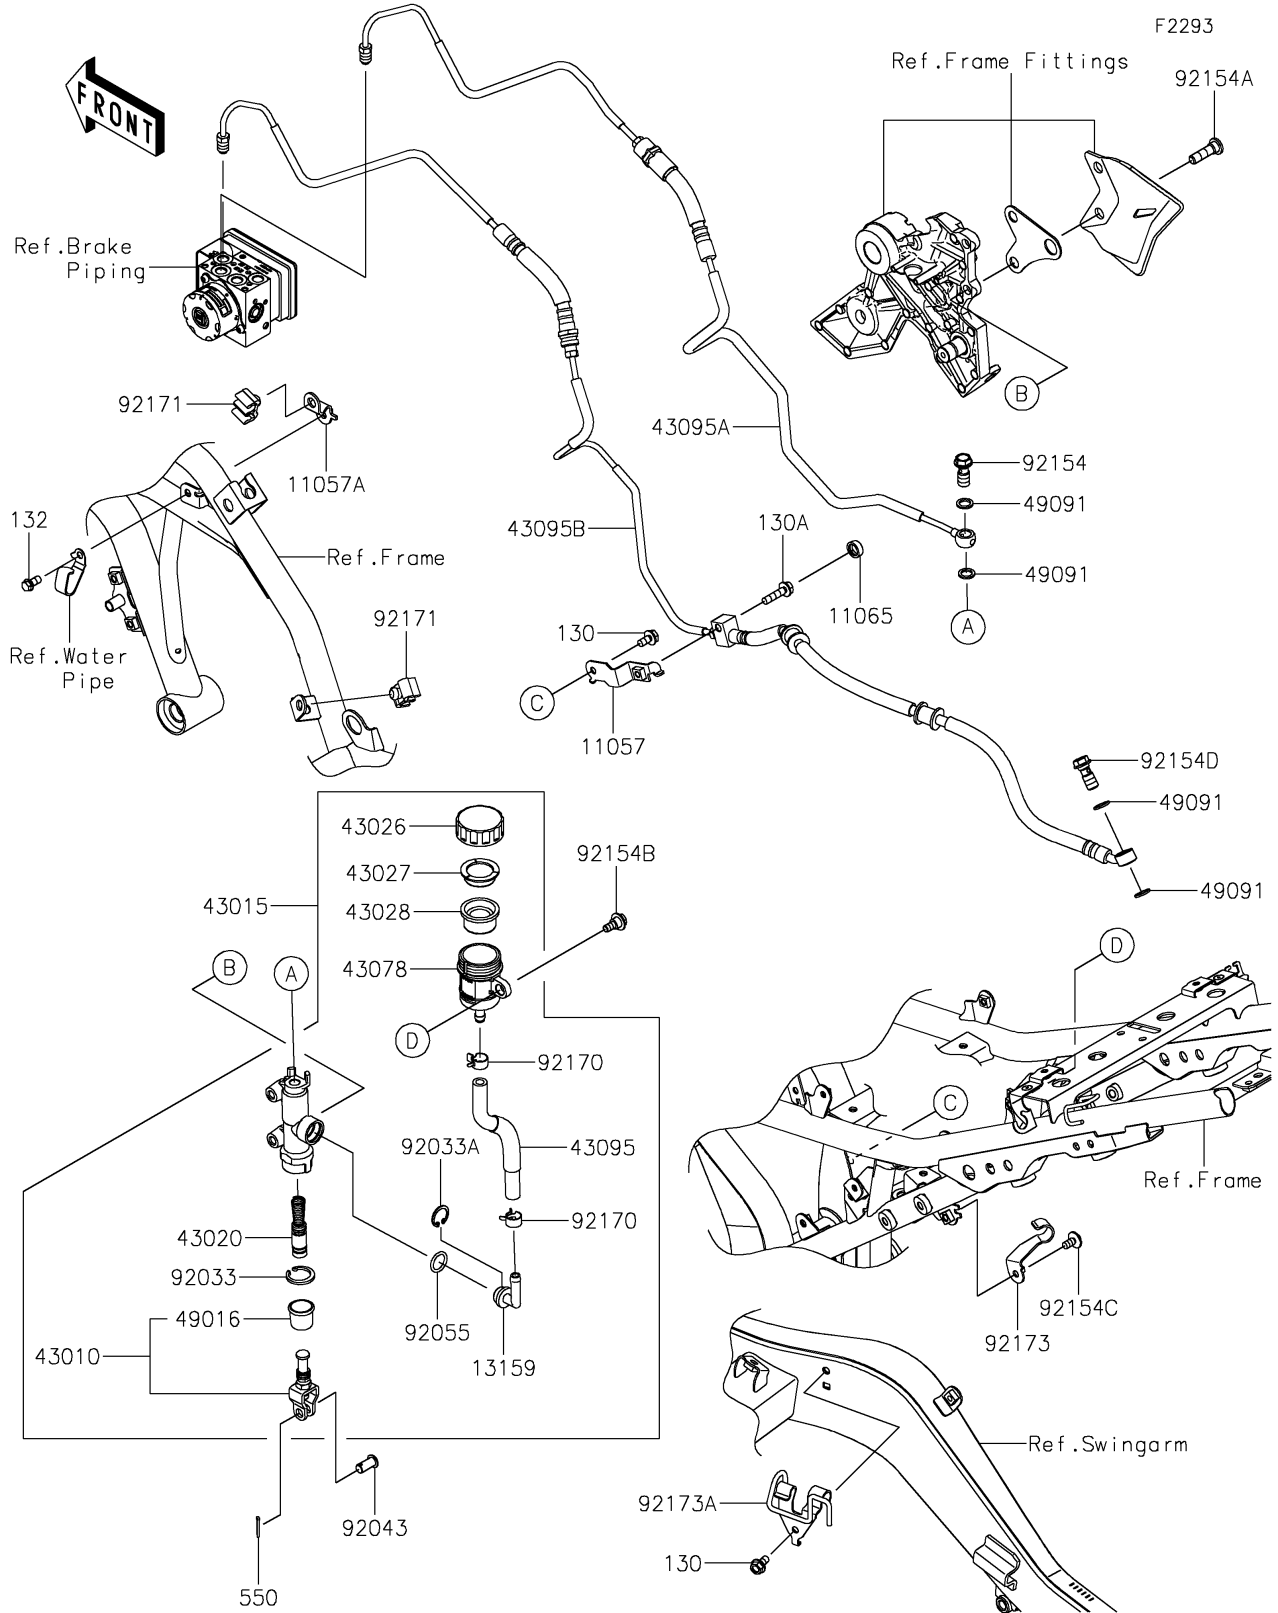

# 2023 Z650 PARTS DIAGRAM

## Rear Master Cylinder

### Rear Master Cylinder

ITEM NAME	PART NUMBER	QUANTITY
BRACKET,ABS JOINT (Ref # 11057)	11057-0161	1
BRACKET,FR ABS PIPE (Ref # 11057A)	11057-0166	1
CAP,BOLT (Ref # 11065)	11065-0752	1
CONNECTOR (Ref # 13159)	13159-1056	1
ROD-ASSY-BRAKE (Ref # 43010)	43010-0020	1
CYLINDER-ASSY-MASTER,RR (Ref # 43015)	43015-0754	1
PISTON-COMP-BRAKE (Ref # 43020)	43020-1094	1
CAP-BRAKE (Ref # 43026)	43026-0009	1
PLATE-DIAPHRAGM (Ref # 43027)	43027-1053	1
DIAPHRAGM (Ref # 43028)	43028-1065	1
RESERVOIR (Ref # 43078)	43078-0060	1
HOSE-BRAKE,RR M/CYL. (Ref # 43095)	43095-0969	1
HOSE-BRAKE,RR M/CYL.-ABS UNIT (Ref # 43095A)	43095-1901	1
HOSE-BRAKE,ABS UNIT-RR CAL. (Ref # 43095B)	43095-1943	1
COVER-SEAL,BRAKE PISTON (Ref # 49016)	49016-1103	1
WASHER-SEAL,10.1X14.5X1.5 (Ref # 49091)	49091-0001	4
RING-SNAP,20.9X24.6X1.2 (Ref # 92033)	92033-0079	1
RING-SNAP,20.5MM (Ref # 92033A)	92033-1186	1
PIN (Ref # 92043)	92043-0182	1
RING-O,14.8X2.4 (Ref # 92055)	92055-0741	1
BOLT,FLANGED,10X23 (Ref # 92154)	92154-0732	1
BOLT,SOCKET,8X30 (Ref # 92154A)	92154-0843	2
BOLT (Ref # 92154B)	92154-0929	1
BOLT,SOCKET,6X12 (Ref # 92154C)	92154-0951	1
BOLT,OIL,L=23 (Ref # 92154D)	92154-4239	1
CLAMP,HOSE (Ref # 92170)	92170-1091	2
CLAMP (Ref # 92171)	92171-0818	2
CLAMP,RR BRAKE HOSE (Ref # 92173)	92173-1604	1
CLAMP (Ref # 92173A)	92173-2291	1

### Rear Master Cylinder

ITEM NAME	PART NUMBER	QUANTITY
BOLT-FLANGED,6X12 (Ref # 130)	130BA0612	2
BOLT-FLANGED,6X25 (Ref # 130A)	130BA0625	1
BOLT-FLANGED-SMALL,6X12 (Ref # 132)	132BA0612	1
PIN-COTTER,2.0X15 (Ref # 550)	550AA2015	1