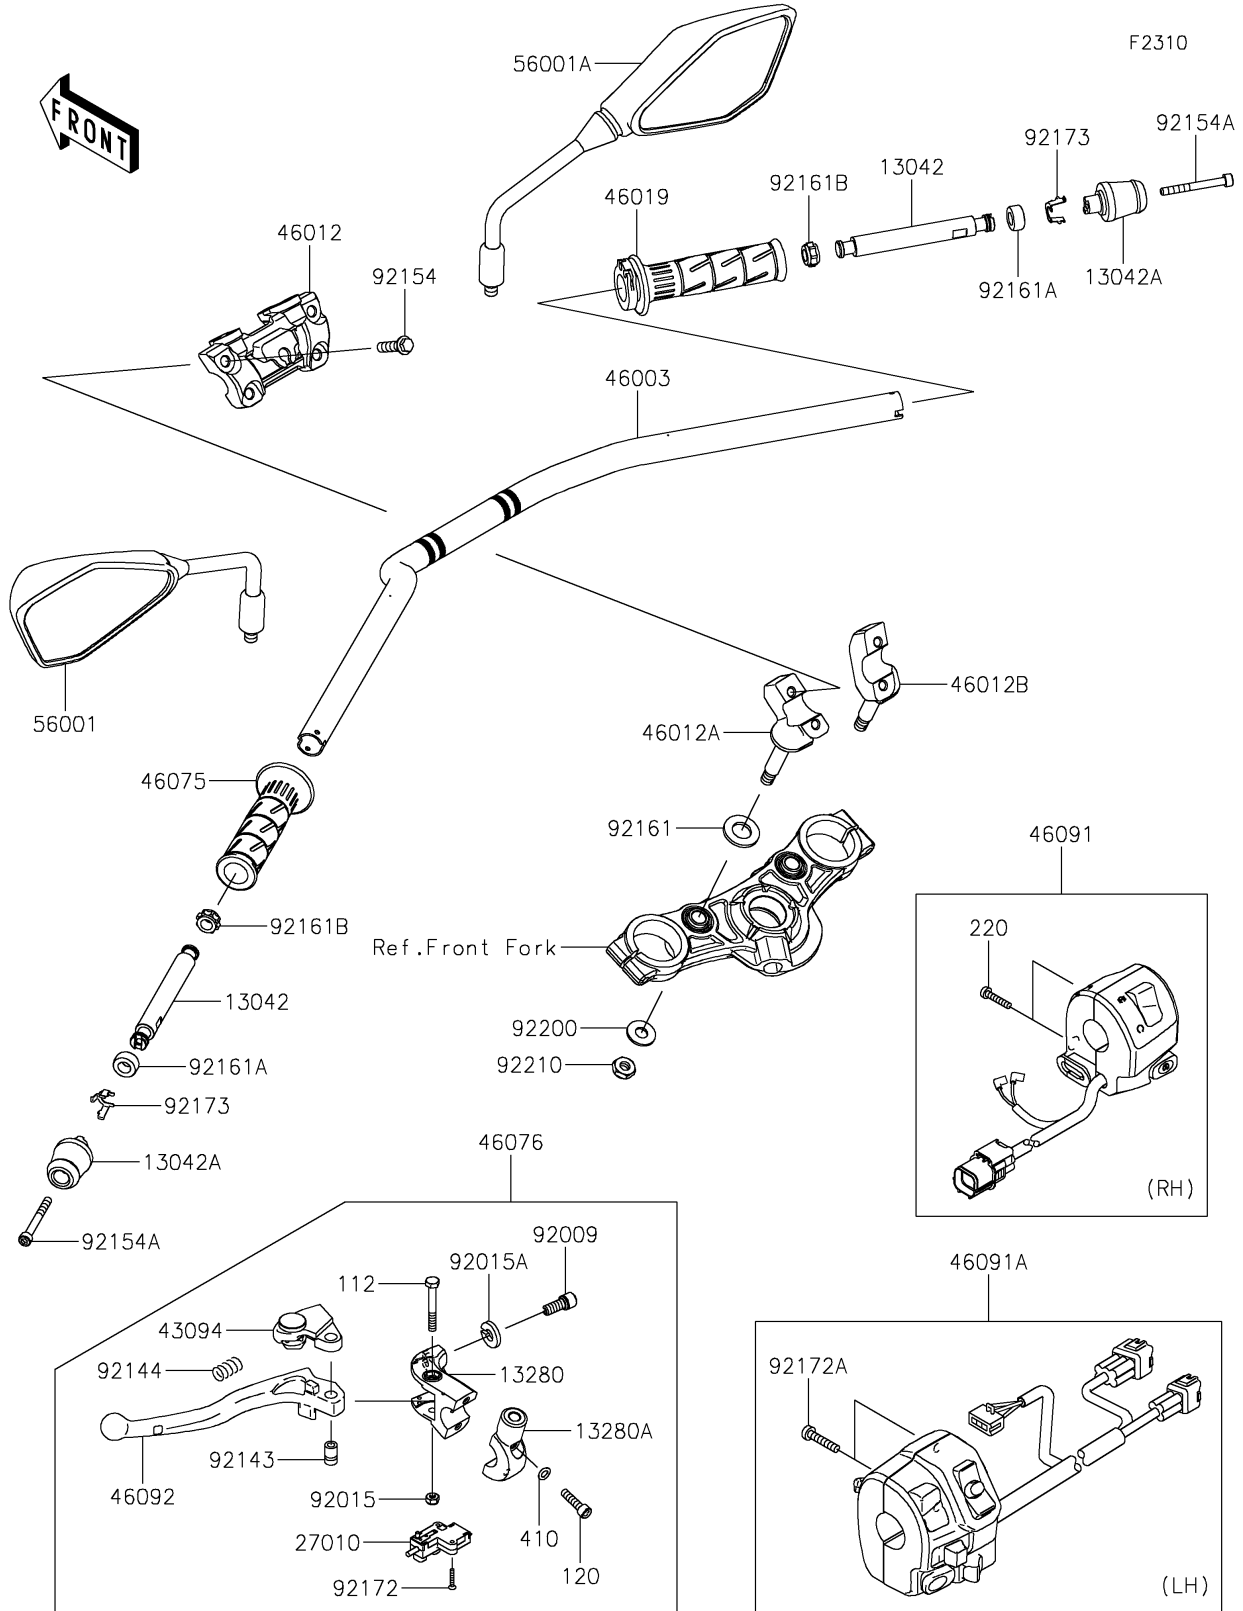

2025 Z650 PARTS DIAGRAM

Handlebar

2025 Z650 PARTS LIST

Handlebar

ITEM NAME	PART NUMBER	QUANTITY
WEIGHT,HANDLE,INNER (Ref # 13042)	13042-0797	2
WEIGHT,HANDLE,OUTER (Ref # 13042A)	13042-0798	2
HOLDER,CLUTCH LEVER (Ref # 13280)	13280-0306	1
HOLDER,CLUTCH LEVER (Ref # 13280A)	13280-0307	1
SWITCH,CLUTCH (Ref # 27010)	27010-0849	1
ADJUSTER (Ref # 43094)	43094-0009	1
HANDLE,F.S.BLACK (Ref # 46003)	46003-0814-18R	1
HOLDER-HANDLE,UPP,F.S.BLACK (Ref # 46012)	46012-0397-18R	1
HOLDER-HANDLE,LWR,LH,F.S.BLACK (Ref # 46012A)	46012-0409-18R	1
HOLDER-HANDLE,LWR,RH,F.S.BLACK (Ref # 46012B)	46012-0410-18R	1
GRIP-ASSY,THROTTLE (Ref # 46019)	46019-0060	1
GRIP,HANDLE,LH (Ref # 46075)	46075-0564	1
LEVER-ASSY-GRIP,CLUTCH (Ref # 46076)	46076-0165	1
HOUSING-ASSY-CONTROL,RH (Ref # 46091)	46091-0488	1
HOUSING-ASSY-CONTROL,LH (Ref # 46091A)	46091-0591	1
LEVER-GRIP,CLUTCH (Ref # 46092)	46092-0569	1
MIRROR-ASSY,LH (Ref # 56001)	56001-0336	1
MIRROR-ASSY,RH (Ref # 56001A)	56001-0337	1
SCREW,CABLE ADJUST,8MM,BLACK (Ref # 92009)	92009-1134	1
NUT,LOCK,6MM,BLACK (Ref # 92015)	92015-1191	1
NUT,CABLE ADJUST LOCK,8MM,BLK (Ref # 92015A)	92015-1197	1
COLLAR (Ref # 92143)	92143-1379	1
SPRING (Ref # 92144)	92144-1467	1
BOLT,FLANGED,8X30 (Ref # 92154)	92154-2655	4
BOLT,SOCKET,6X55 (Ref # 92154A)	92154-4471	2
DAMPER (Ref # 92161)	92161-0037	2
DAMPER,10X20X10 (Ref # 92161A)	92161-1850	2
DAMPER,10X16X10,INNER (Ref # 92161B)	92161-1930	2
SCREW,3X16 (Ref # 92172)	92172-0183	2

2025 Z650 PARTS LIST

Handlebar

ITEM NAME	PART NUMBER	QUANTITY
SCREW-PAN-CROS,5X25 (Ref # 92172A)	92172-1140	2
CLAMP,WEIGHT (Ref # 92173)	92173-2293	2
WASHER,10.5X24X2 (Ref # 92200)	92200-1844	2
NUT,LOCK,10MM (Ref # 92210)	92210-0784	2
BOLT-UPSET,6X45 (Ref # 112)	112BB0645	1
BOLT-SOCKET,6X25 (Ref # 120)	120CB0625	2
SCREW-PAN-CROS,5X25 (Ref # 220)	220AB0525	2
WASHER-PLAIN-SMALL,6MM (Ref # 410)	410AB0600	2