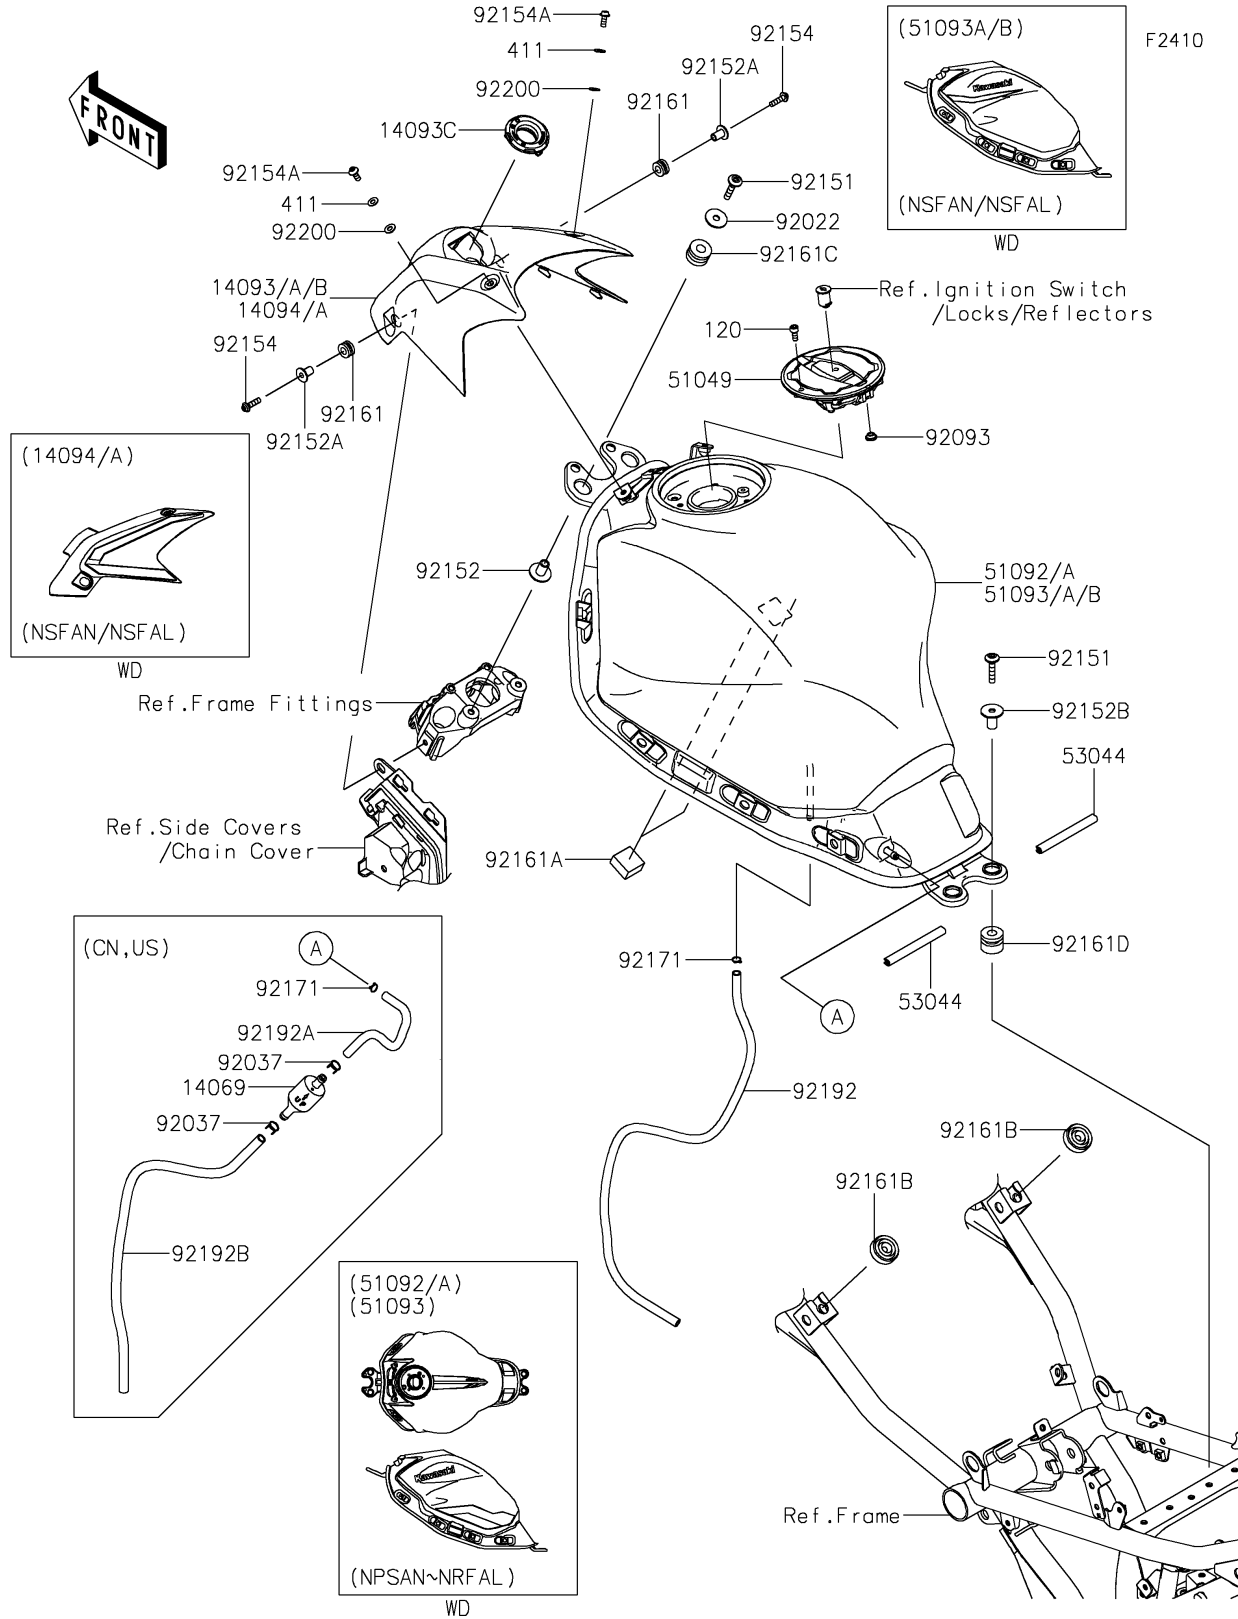

2024 Z650 PARTS DIAGRAM

Fuel Tank

2024 Z650 PARTS LIST

Fuel Tank

ITEM NAME	PART NUMBER	QUANTITY
COVER,TANK,C.P.RED (Ref # 14093A)	14093-0483-A5	1
COVER,TANK,EBONY (Ref # 14093B)	14093-0483-H8	1
COVER,IGNITION SW. (Ref # 14093C)	14093-0952	1
CAP-TANK,FUEL (Ref # 51049)	51049-0756	1
TANK-COMP-FUEL,M.M.G.GRAY (Ref # 51092)	51092-5349-68P	1
TANK-COMP-FUEL,EBONY (Ref # 51093)	51093-5183-H8	1
TRIM,L=85 (Ref # 53044)	53044-0556	2
WASHER,7X24X1.6 (Ref # 92022)	92022-228	2
SEAL,FUEL TANK CAP (Ref # 92093)	92093-1030	1
BOLT,SOCKET,6X30 (Ref # 92151)	92151-1605	4
COLLAR,6.5X10X17.6 (Ref # 92152)	92152-1655	2
COLLAR,5.6X16X14.2 (Ref # 92152A)	92152-2229	2
COLLAR,6.5X10X21.1 (Ref # 92152B)	92152-2325	2
BOLT,SOCKET,5X20 (Ref # 92154)	92154-0210	2
BOLT,SOCKET,5X12 (Ref # 92154A)	92154-1421	2
DAMPER,8X16X8.6 (Ref # 92161)	92161-0685	2
DAMPER,T=13 (Ref # 92161A)	92161-0792	2
DAMPER,14X30X10 (Ref # 92161B)	92161-1368	2
DAMPER,10X24X15 (Ref # 92161C)	92161-1482	2
DAMPER,10X24X19 (Ref # 92161D)	92161-1929	2
CLAMP,8X0.7 (Ref # 92171)	92171-1973	1
TUBE,6X9X620 (Ref # 92192)	92192-1085	1
WASHER,NYLON,5.3X11.5X0.5 (Ref # 92200)	92200-0006	2
BOLT-SOCKET,5X12 (Ref # 120)	120CA0512	4
WASHER-PLAIN,5MM (Ref # 411)	411AA0500	2
BREATHER,FUEL TANK (Ref # 14069)	14069-1004	1
CLAMP,TUBE (Ref # 92037)	92037-147	2
CLAMP,8X0.7 (Ref # 92171)	92171-1973	2
TUBE,6X9X173/35 (Ref # 92192A)	92192-1702	1