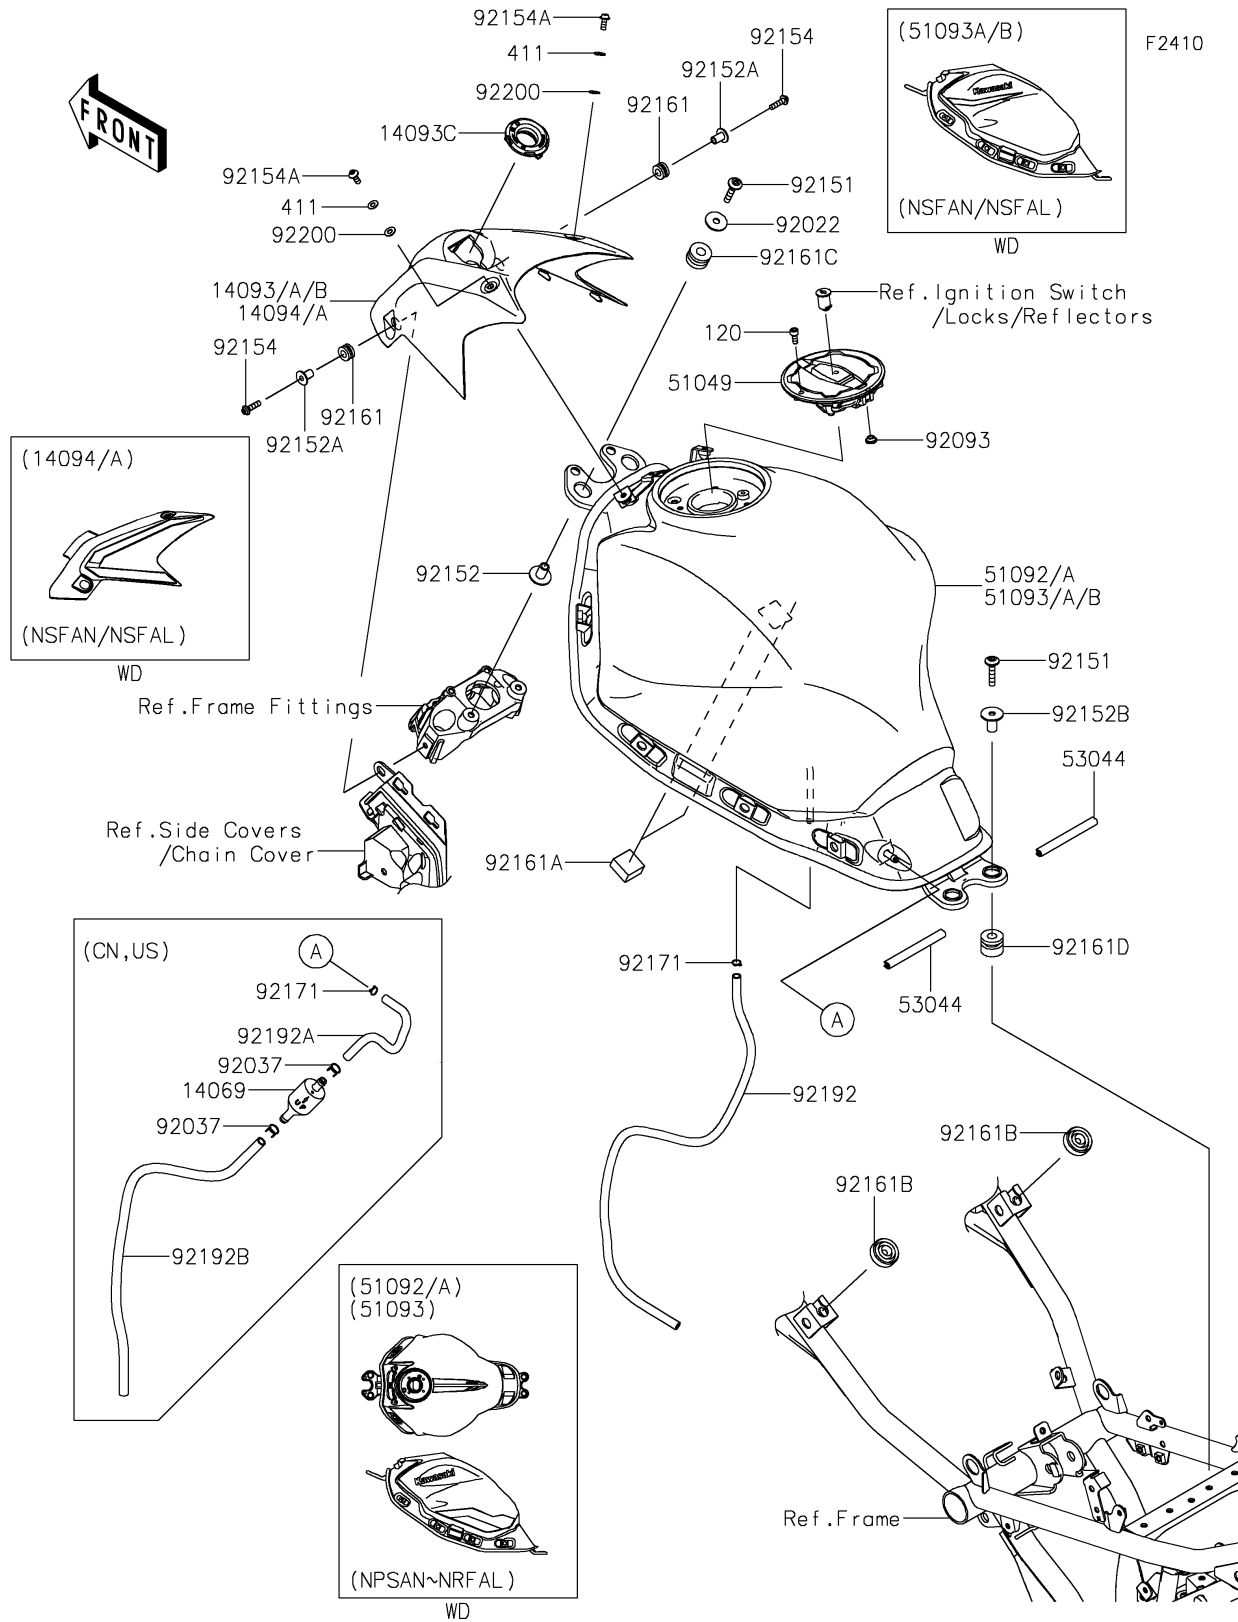

2025 Z650 PARTS DIAGRAM

Fuel Tank

2025 Z650 PARTS LIST

Fuel Tank

ITEM NAME	PART NUMBER	QUANTITY
COVER,IGNITION SW. (Ref # 14093C)	14093-0952	1
COVER,TANK,M.S.BLACK (Ref # 14094)	14094-5021-660	1
COVER,TANK,M.S.BLACK (Ref # 14094A)	14094-5022-660	1
CAP-TANK,FUEL (Ref # 51049)	51049-0756	1
TANK-COMP-FUEL,M.S.BLACK (Ref # 51093A)	51093-5438-660	1
TANK-COMP-FUEL,M.S.BLACK (Ref # 51093B)	51093-5441-660	1
TRIM,L=85 (Ref # 53044)	53044-0556	2
WASHER,7X24X1.6 (Ref # 92022)	92022-228	2
SEAL,FUEL TANK CAP (Ref # 92093)	92093-1030	1
BOLT,SOCKET,6X30 (Ref # 92151)	92151-1605	4
COLLAR,6.5X10X17.6 (Ref # 92152)	92152-1655	2
COLLAR,5.6X16X14.2 (Ref # 92152A)	92152-2229	2
COLLAR,6.5X10X21.1 (Ref # 92152B)	92152-2325	2
BOLT,SOCKET,5X20 (Ref # 92154)	92154-0210	2
BOLT,SOCKET,5X12 (Ref # 92154A)	92154-1421	2
DAMPER,8X16X8.6 (Ref # 92161)	92161-0685	2
DAMPER,T=13 (Ref # 92161A)	92161-0792	2
DAMPER,14X30X10 (Ref # 92161B)	92161-1368	2
DAMPER,10X24X15 (Ref # 92161C)	92161-1482	2
DAMPER,10X24X19 (Ref # 92161D)	92161-1929	2
CLAMP,8X0.7 (Ref # 92171)	92171-1973	1
TUBE,6X9X620 (Ref # 92192)	92192-1085	1
WASHER,NYLON,5.3X11.5X0.5 (Ref # 92200)	92200-0006	2
BOLT-SOCKET,5X12 (Ref # 120)	120CA0512	4
WASHER-PLAIN,5MM (Ref # 411)	411AA0500	2
BREATHER,FUEL TANK (Ref # 14069)	14069-1004	1
CLAMP,TUBE (Ref # 92037)	92037-147	2
CLAMP,8X0.7 (Ref # 92171)	92171-1973	2
TUBE,6X9X173/35 (Ref # 92192A)	92192-1702	1