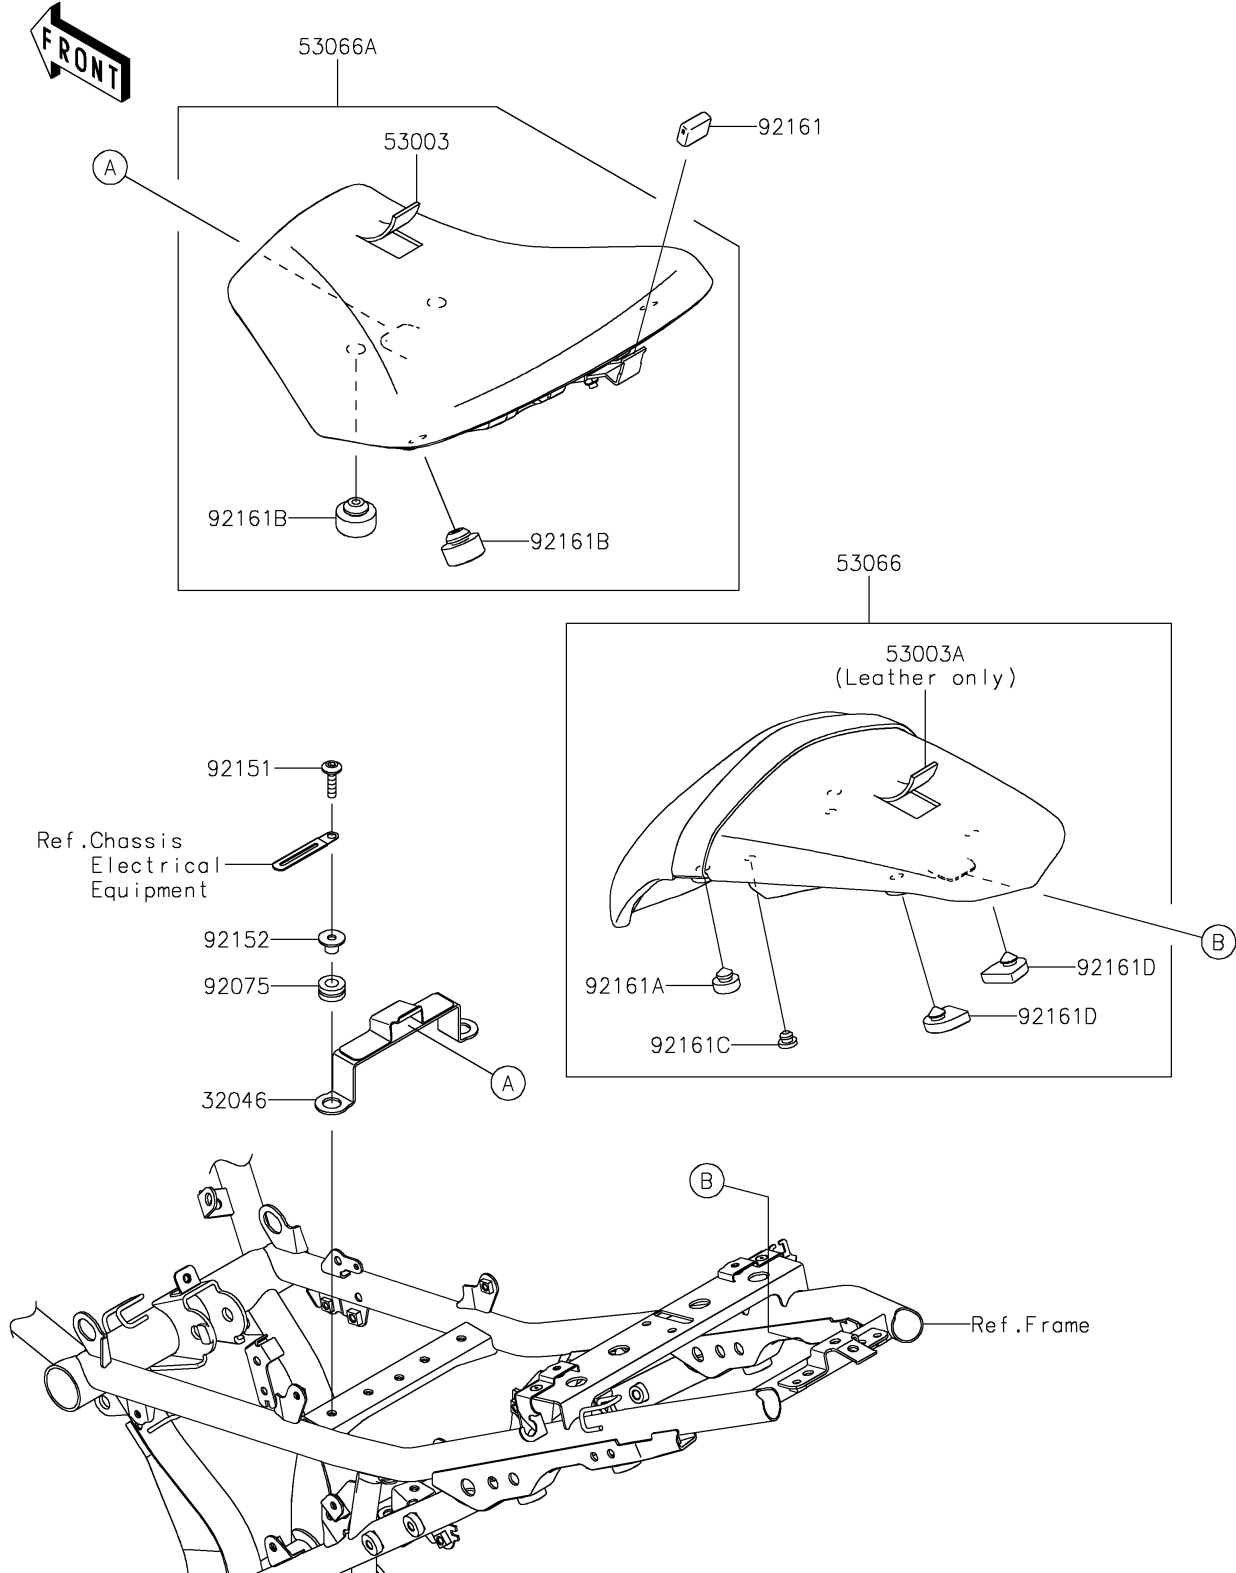

2025 Z650 PARTS DIAGRAM

Seat

F2510

2025 Z650 PARTS LIST

Seat

ITEM NAME	PART NUMBER	QUANTITY
BRACKET-SEAT (Ref # 32046)	32046-0394	1
LEATHER,FR SEAT,BLACK (Ref # 53003)	53003-0425-MA	1
LEATHER,BLACK (Ref # 53003A)	53003-0504-MA	1
SEAT-ASSY,RR,BLACK+BLK (Ref # 53066)	53066-0661-12Y	1
SEAT-ASSY,FR,BLACK (Ref # 53066A)	53066-0689-MA	1
DAMPER (Ref # 92075)	92075-1880	2
BOLT,SOCKET,6X25 (Ref # 92151)	92151-1611	2
COLLAR,6.5X10X11.6 (Ref # 92152)	92152-2326	2
DAMPER,SEAT BRACKET,FR (Ref # 92161)	92161-1865	1
DAMPER,10X20X8 (Ref # 92161A)	92161-1898	2
DAMPER,14X30X14.5 (Ref # 92161B)	92161-1970	4
DAMPER (Ref # 92161C)	92161-1971	2
DAMPER (Ref # 92161D)	92161-2259	2