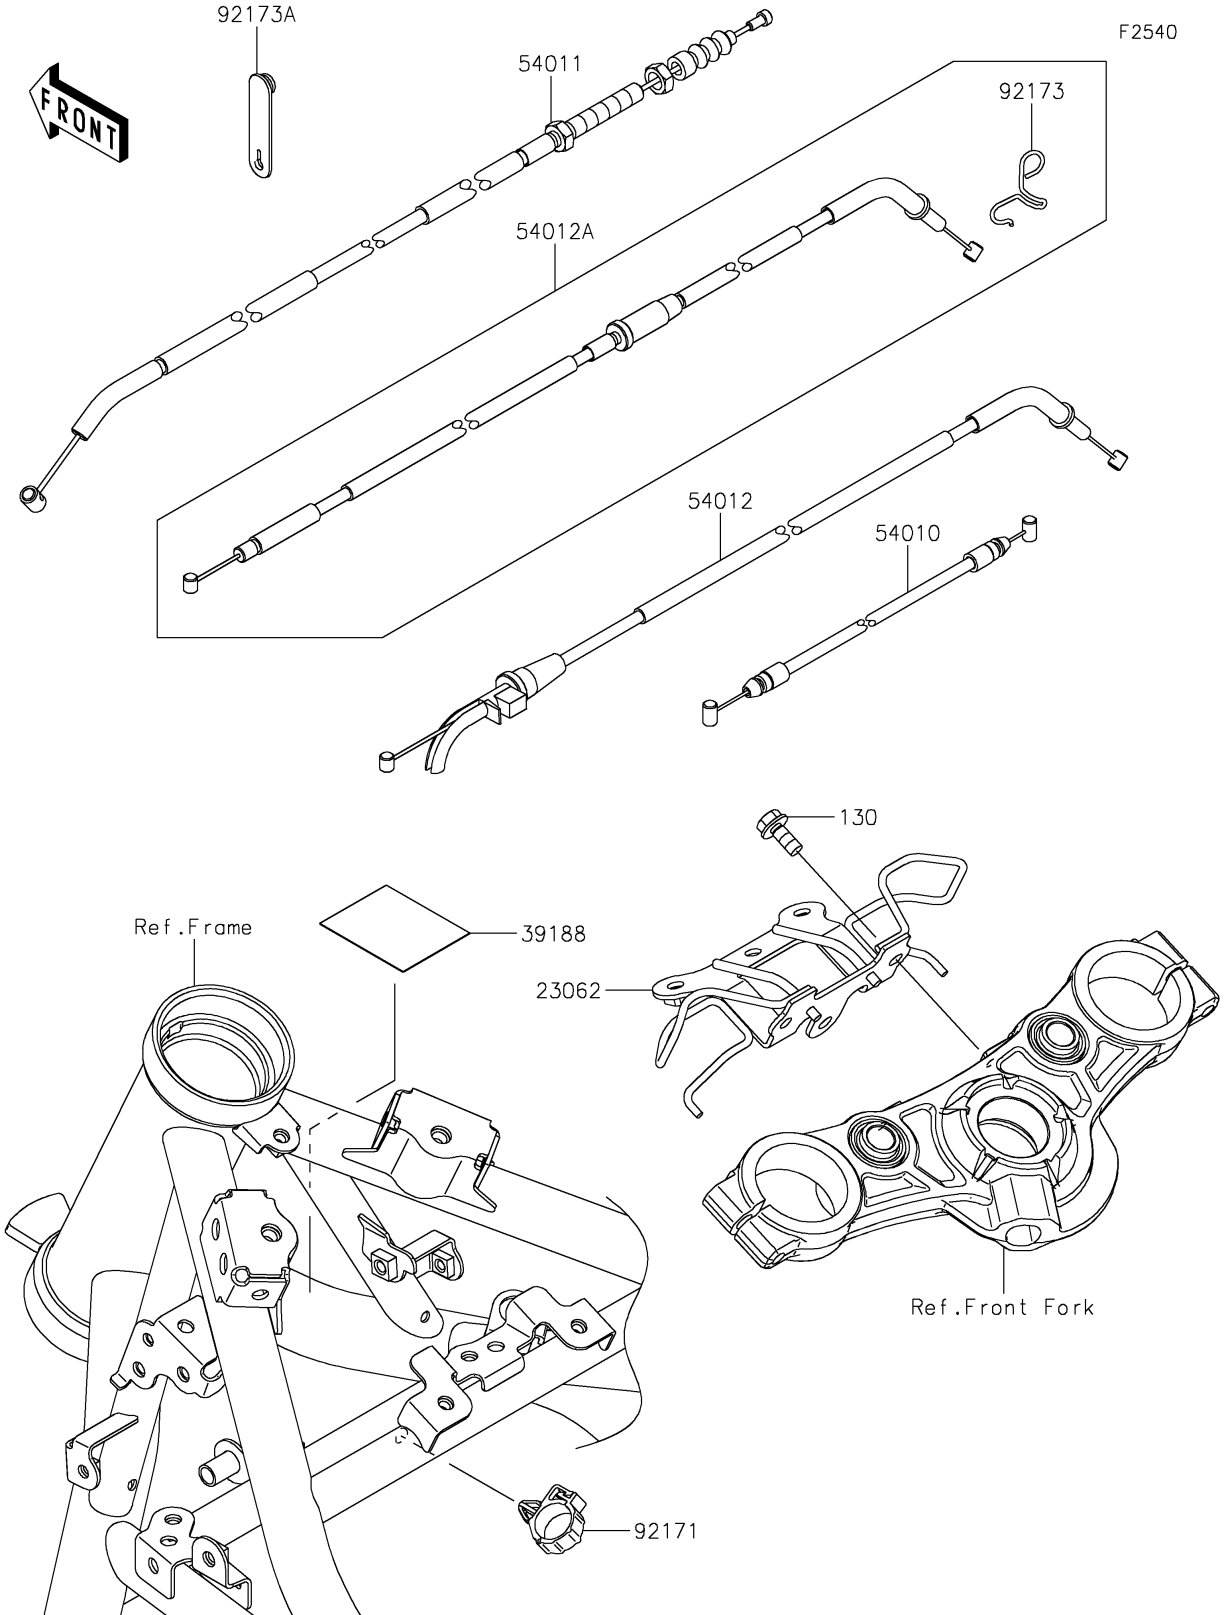

2023 Z650 PARTS DIAGRAM

Cables

2023 Z650 PARTS LIST

Cables

ITEM NAME	PART NUMBER	QUANTITY
BRACKET-COMP (Ref # 23062)	23062-1257	1
TAPE,40X50 (Ref # 39188)	39188-0049	1
CABLE,SEAT LOCK (Ref # 54010)	54010-0612	1
CABLE-CLUTCH (Ref # 54011)	54011-0617	1
CABLE-THROTTLE,OPENING (Ref # 54012)	54012-0640	1
CABLE-THROTTLE,CLOSING (Ref # 54012A)	54012-0641	1
CLAMP,BRAKE HOSE (Ref # 92171)	92171-0316	1
CLAMP,THROTTLE CABLE (Ref # 92173)	92173-0727	1
CLAMP (Ref # 92173A)	92173-2198	1
BOLT-FLANGED,6X14 (Ref # 130)	130BA0614	2