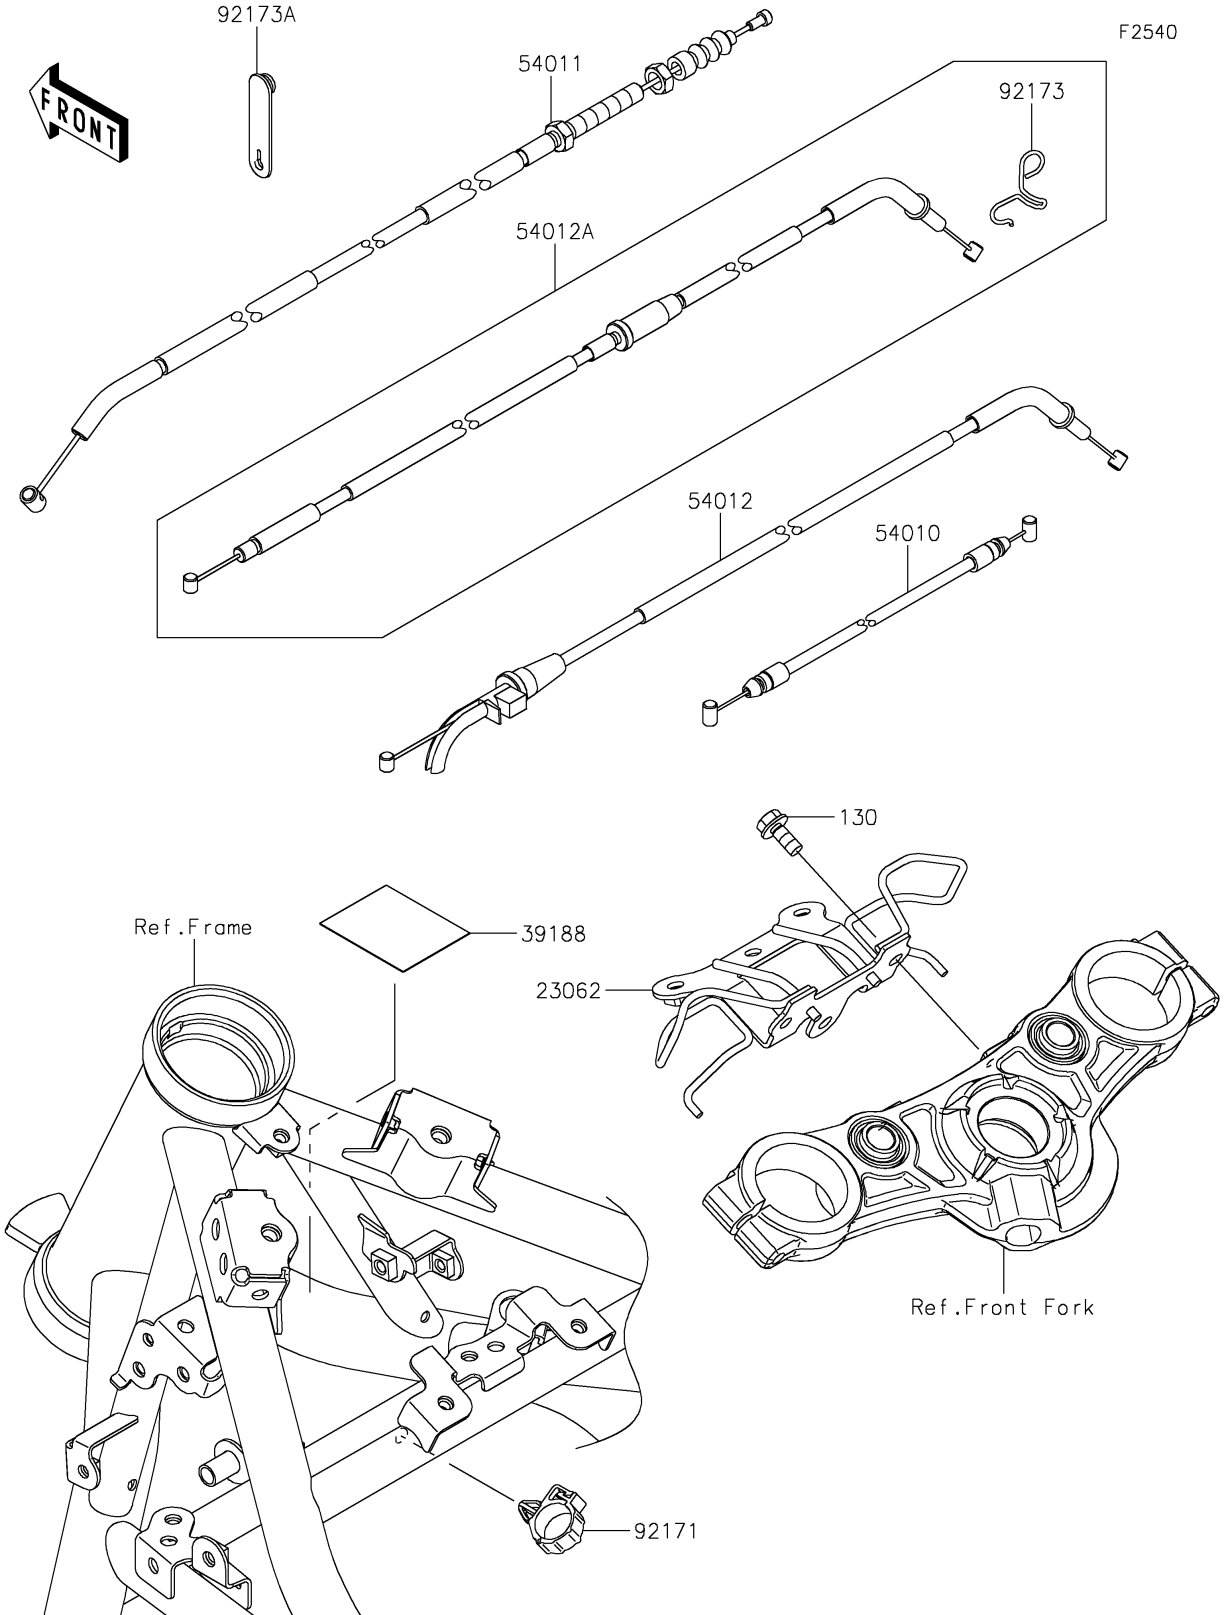

# 2025 Z650 PARTS DIAGRAM

## Cables

## 2025 Z650 PARTS LIST

### Cables

ITEM NAME	PART NUMBER	QUANTITY
BRACKET-COMP (Ref # 23062)	23062-1257	1
TAPE,40X50 (Ref # 39188)	39188-0049	1
CABLE,SEAT LOCK (Ref # 54010)	54010-0612	1
CABLE-CLUTCH (Ref # 54011)	54011-0617	1
CABLE-THROTTLE,OPENING (Ref # 54012)	54012-0640	1
CABLE-THROTTLE,CLOSING (Ref # 54012A)	54012-0641	1
CLAMP,BRAKE HOSE (Ref # 92171)	92171-0316	1
CLAMP,THROTTLE CABLE (Ref # 92173)	92173-0727	1
CLAMP (Ref # 92173A)	92173-2198	1
BOLT-FLANGED,6X14 (Ref # 130)	130BA0614	2