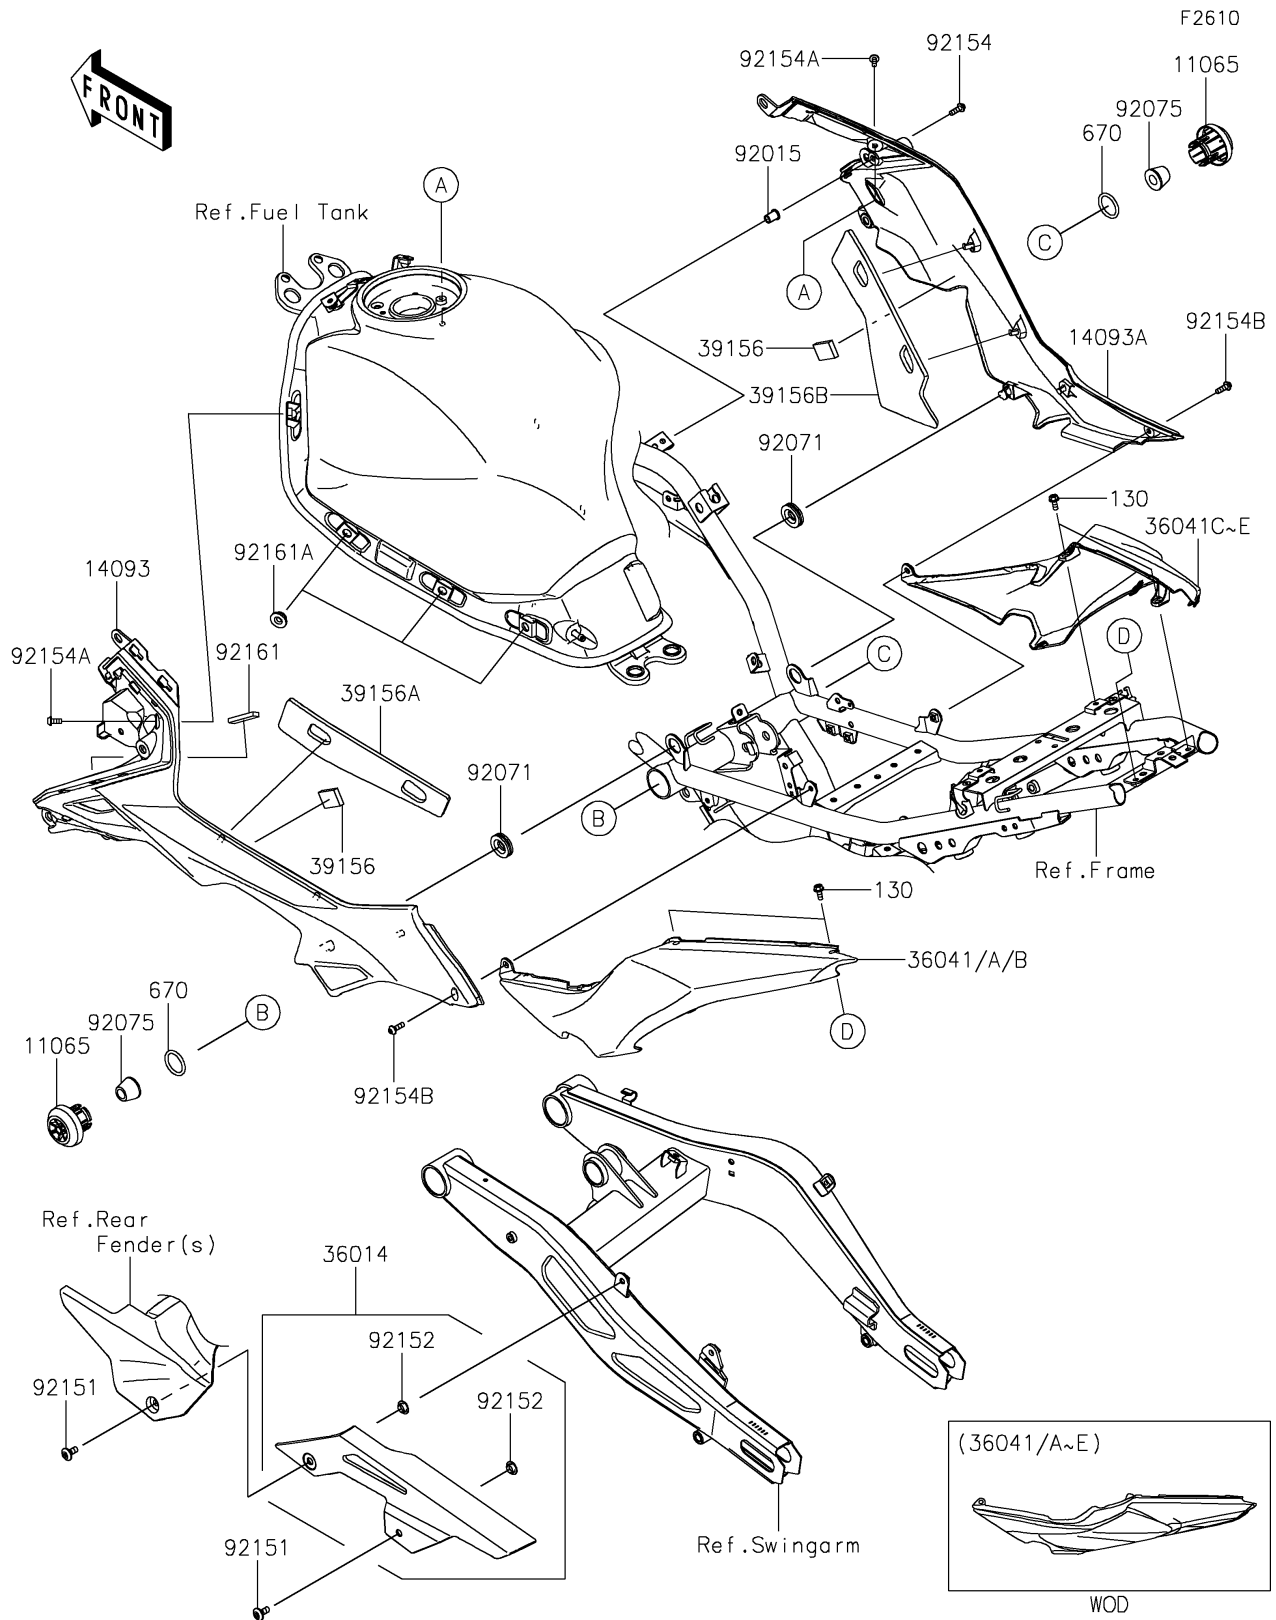

2025 Z650 PARTS DIAGRAM

Side Covers/Chain Cover

2025 Z650 PARTS LIST

Side Covers/Chain Cover

ITEM NAME	PART NUMBER	QUANTITY
CAP (Ref # 11065)	11065-0956	2
COVER,KNEE GRIP,LH (Ref # 14093)	14093-0613	1
COVER,KNEE GRIP,RH (Ref # 14093A)	14093-0614	1
CASE-CHAIN (Ref # 36014)	36014-0044	1
COVER-TAIL,LH,M.S.BLACK (Ref # 36041A)	36041-0033-660	1
COVER-TAIL,RH,M.S.BLACK (Ref # 36041D)	36041-0034-660	1
PAD,20X30X6 (Ref # 39156)	39156-1751	2
PAD,KNEE GRIP COVER,LH (Ref # 39156A)	39156-2589	1
PAD,KNEE GRIP COVER,RH (Ref # 39156B)	39156-2590	1
NUT,WELL,5MM (Ref # 92015)	92015-1757	1
GROMMET (Ref # 92071)	92071-1043	2
DAMPER,HANDLE HOLDER (Ref # 92075)	92075-039	2
BOLT,SOCKET,6X14 (Ref # 92151)	92151-1654	2
COLLAR,8.8X11.2X4 (Ref # 92152)	92152-0909	2
BOLT,SOCKET,5X16 (Ref # 92154)	92154-0209	1
BOLT,SOCKET,5X12 (Ref # 92154A)	92154-1421	2
BOLT,SOCKET,5X16 (Ref # 92154B)	92154-1701	2
DAMPER,TANK COVER (Ref # 92161)	92161-0804	1
DAMPER,6X20X7.5 (Ref # 92161A)	92161-1937	6
BOLT-FLANGED,5X12 (Ref # 130)	130BA0512	4
O RING,25MM (Ref # 670)	670B3025	2