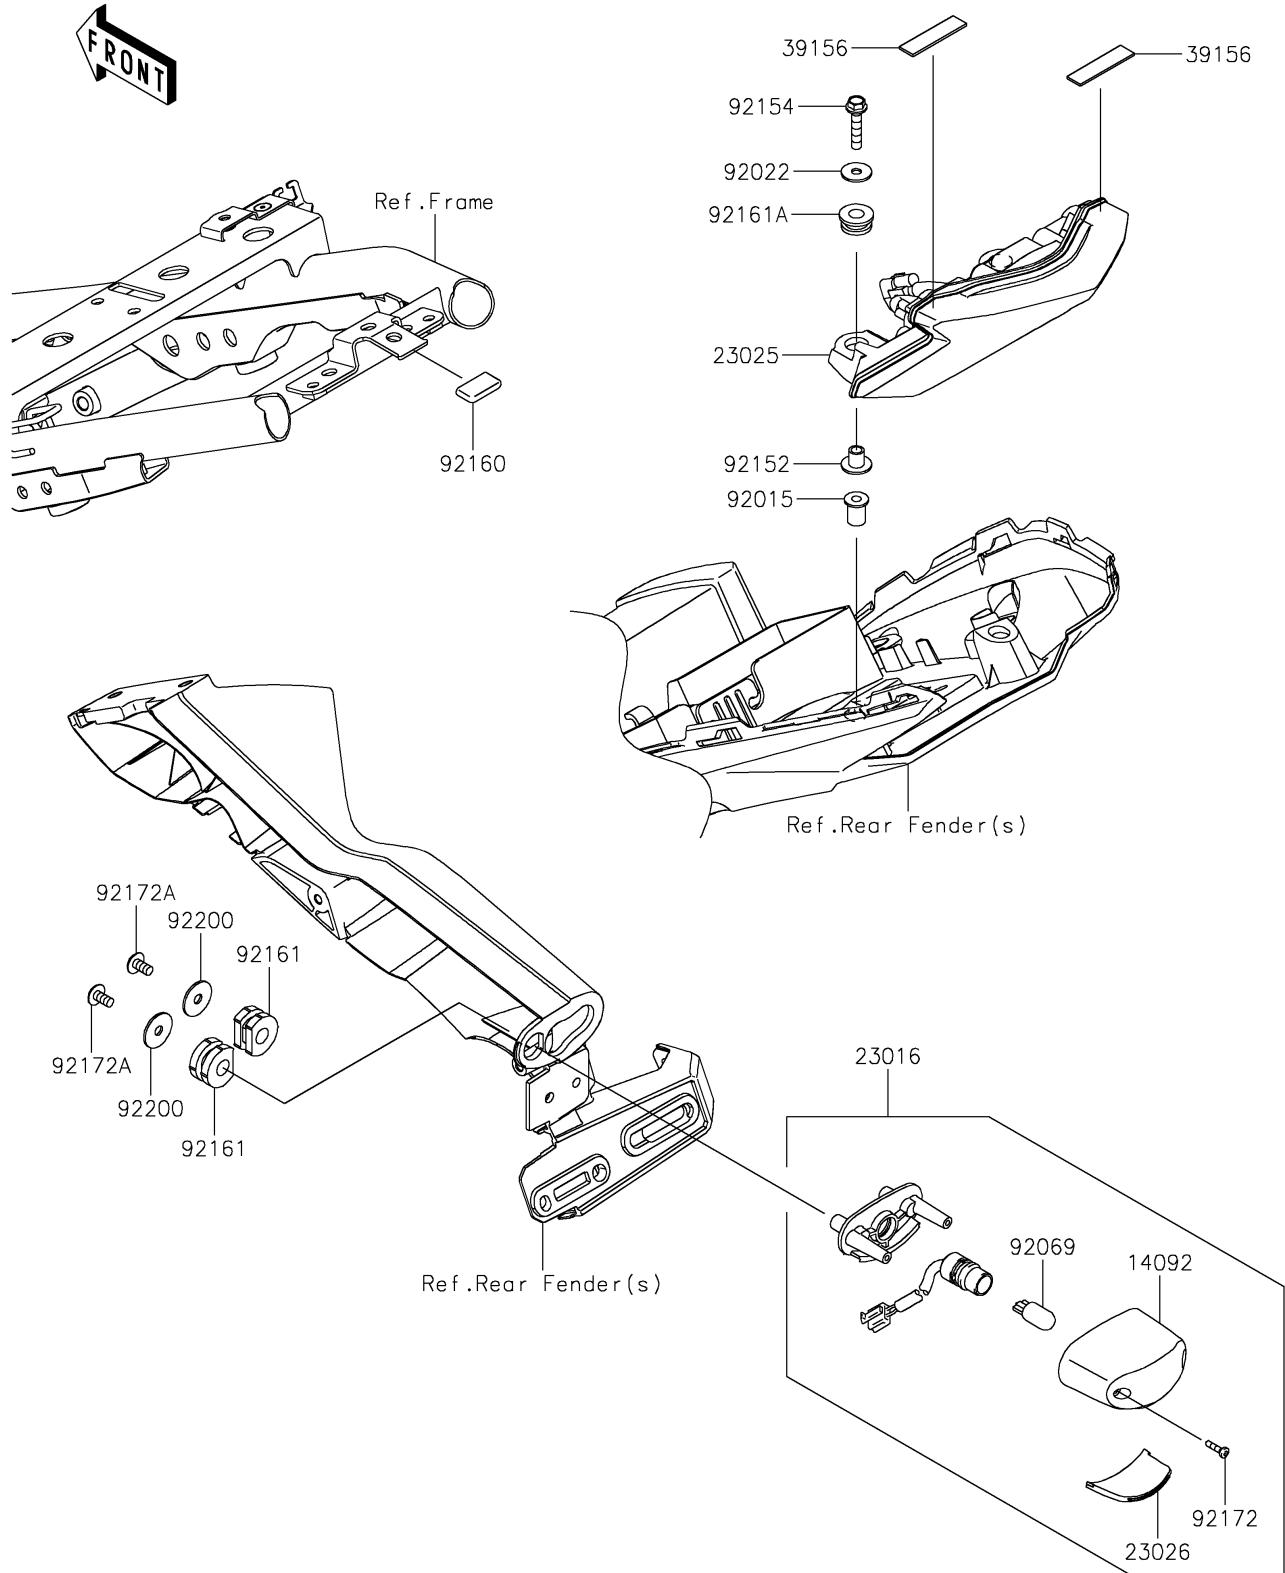

2025 Z650 PARTS DIAGRAM

Taillight(s)

F2720

2025 Z650 PARTS LIST

Taillight(s)

ITEM NAME	PART NUMBER	QUANTITY
COVER,LICENSE LAMP (Ref # 14092)	14092-0001	1
LAMP-ASSY,LICENSE (Ref # 23016)	23016-0656	1
LAMP-TAIL (Ref # 23025)	23025-0361	1
LENS,LICENCE LAMP (Ref # 23026)	23026-0035	1
PAD,40X10X1 (Ref # 39156)	39156-2595	2
NUT,WELL,5MM (Ref # 92015)	92015-1757	2
WASHER,5.2X16X1.2 (Ref # 92022)	92022-263	2
BULB,12V 5W (Ref # 92069)	92069-1016	1
COLLAR,5.6X8X11.2 (Ref # 92152)	92152-1562	2
BOLT,FLANGED,5X25 (Ref # 92154)	92154-0846	2
DAMPER (Ref # 92160)	92160-1190	1
DAMPER (Ref # 92161)	92161-0776	2
DAMPER,8X18X8.1 (Ref # 92161A)	92161-1369	2
SCREW,TAPPING,2.9X13 (Ref # 92172)	92172-0343	2
SCREW,TAPPING,5X16 (Ref # 92172A)	92172-0427	2
WASHER,5.5X20X1.2 (Ref # 92200)	92200-0284	2