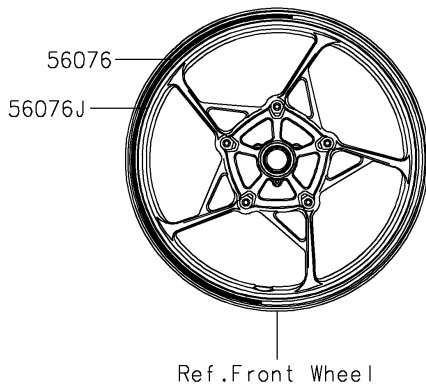

2023 Z650 PARTS DIAGRAM

Decals(Gray)(NPSAN/NPSAL)

F2861

2023 Z650 PARTS LIST

Decals(Gray)(NPSAN/NPSAL)

ITEM NAME	PART NUMBER	QUANTITY
MARK,FUEL TANK,KAWASAKI (Ref # 56054)	56054-2197	2
MARK,FR FENDER,ABS (Ref # 56054A)	56054-2979	2
PATTERN,WHEEL,GRN/BLK,6X700 (Ref # 56076)	56076-2166	4
PATTERN,UPP COWL.,LH (Ref # 56076A)	56076-7520	1
PATTERN,UPP COWL.,RH (Ref # 56076B)	56076-7521	1
PATTERN,SHROUD,LH (Ref # 56076C)	56076-7522	1
PATTERN,SHROUD,RH (Ref # 56076D)	56076-7523	1
PATTERN,FUEL TANK,CNT (Ref # 56076E)	56076-7524	1
PATTERN,FUEL TANK,LH (Ref # 56076F)	56076-7525	1
PATTERN,FUEL TANK,RH (Ref # 56076G)	56076-7526	1
PATTERN,TAIL COVER,LH (Ref # 56076H)	56076-7527	1
PATTERN,TAIL COVER,RH (Ref # 56076I)	56076-7528	1
PATTERN,WHEEL,GRN/BLK,535X12 (Ref # 56076J)	56076-7529	4
RIM STRIPE APPLICATOR (Ref # 57001)	57001-1752	AR
RIM STRIPE APPLICATOR,10/12MM (Ref # 57001A)	57001-1836	AR