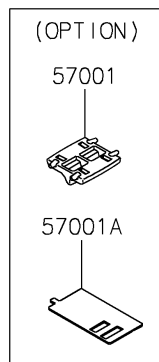

2023 Z650 PARTS DIAGRAM

Decals(Gray)(NPSAN/NPSAL)

F2861

2023 Z650 PARTS LIST

Decals(Gray)(NPSAN/NPSAL)

ITEM NAME	PART NUMBER	QUANTITY
MARK,FUEL TANK,KAWASAKI (Ref # 56054)	56054-2197	2
MARK,FR FENDER,ABS (Ref # 56054A)	56054-2979	2
PATTERN,WHEEL,GRN/BLK,6X700 (Ref # 56076)	56076-2166	4
PATTERN,UPP COWL.,LH (Ref # 56076A)	56076-7520	1
PATTERN,UPP COWL.,RH (Ref # 56076B)	56076-7521	1
PATTERN,SHROUD,LH (Ref # 56076C)	56076-7522	1
PATTERN,SHROUD,RH (Ref # 56076D)	56076-7523	1
PATTERN,FUEL TANK,CNT (Ref # 56076E)	56076-7524	1
PATTERN,FUEL TANK,LH (Ref # 56076F)	56076-7525	1
PATTERN,FUEL TANK,RH (Ref # 56076G)	56076-7526	1
PATTERN,TAIL COVER,LH (Ref # 56076H)	56076-7527	1
PATTERN,TAIL COVER,RH (Ref # 56076I)	56076-7528	1
PATTERN,WHEEL,GRN/BLK,535X12 (Ref # 56076J)	56076-7529	4
RIM STRIPE APPLICATOR (Ref # 57001)	57001-1752	AR
RIM STRIPE APPLICATOR,10/12MM (Ref # 57001A)	57001-1836	AR