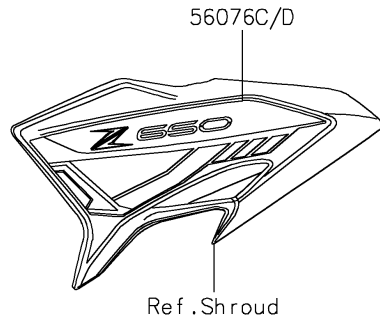

2023 Z650 PARTS DIAGRAM

Decals(Gray)(NPSAN/NPSAL)

F2861

2023 Z650 PARTS LIST

Decals(Gray)(NPSAN/NPSAL)

ITEM NAME	PART NUMBER	QUANTITY
MARK,FUEL TANK,KAWASAKI (Ref # 56054)	56054-2197	2
MARK,FR FENDER,ABS (Ref # 56054A)	56054-2979	2
PATTERN,WHEEL,GRN/BLK,6X700 (Ref # 56076)	56076-2166	4
PATTERN,UPP COWL.,LH (Ref # 56076A)	56076-7520	1
PATTERN,UPP COWL.,RH (Ref # 56076B)	56076-7521	1
PATTERN,SHROUD,LH (Ref # 56076C)	56076-7522	1
PATTERN,SHROUD,RH (Ref # 56076D)	56076-7523	1
PATTERN,FUEL TANK,CNT (Ref # 56076E)	56076-7524	1
PATTERN,FUEL TANK,LH (Ref # 56076F)	56076-7525	1
PATTERN,FUEL TANK,RH (Ref # 56076G)	56076-7526	1
PATTERN,TAIL COVER,LH (Ref # 56076H)	56076-7527	1
PATTERN,TAIL COVER,RH (Ref # 56076I)	56076-7528	1
PATTERN,WHEEL,GRN/BLK,535X12 (Ref # 56076J)	56076-7529	4
RIM STRIPE APPLICATOR (Ref # 57001)	57001-1752	AR
RIM STRIPE APPLICATOR,10/12MM (Ref # 57001A)	57001-1836	AR