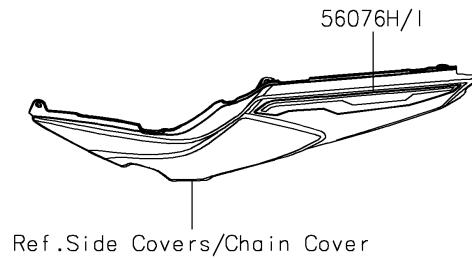

2023 Z650 PARTS DIAGRAM

Decals(Gray)(NPSAN/NPSAL)

F2861

2023 Z650 PARTS LIST

Decals(Gray)(NPSAN/NPSAL)

ITEM NAME	PART NUMBER	QUANTITY
MARK,FUEL TANK,KAWASAKI (Ref # 56054)	56054-2197	2
MARK,FR FENDER,ABS (Ref # 56054A)	56054-2979	2
PATTERN,WHEEL,GRN/BLK,6X700 (Ref # 56076)	56076-2166	4
PATTERN,UPP COWL.,LH (Ref # 56076A)	56076-7520	1
PATTERN,UPP COWL.,RH (Ref # 56076B)	56076-7521	1
PATTERN,SHROUD,LH (Ref # 56076C)	56076-7522	1
PATTERN,SHROUD,RH (Ref # 56076D)	56076-7523	1
PATTERN,FUEL TANK,CNT (Ref # 56076E)	56076-7524	1
PATTERN,FUEL TANK,LH (Ref # 56076F)	56076-7525	1
PATTERN,FUEL TANK,RH (Ref # 56076G)	56076-7526	1
PATTERN,TAIL COVER,LH (Ref # 56076H)	56076-7527	1
PATTERN,TAIL COVER,RH (Ref # 56076I)	56076-7528	1
PATTERN,WHEEL,GRN/BLK,535X12 (Ref # 56076J)	56076-7529	4
RIM STRIPE APPLICATOR (Ref # 57001)	57001-1752	AR
RIM STRIPE APPLICATOR,10/12MM (Ref # 57001A)	57001-1836	AR