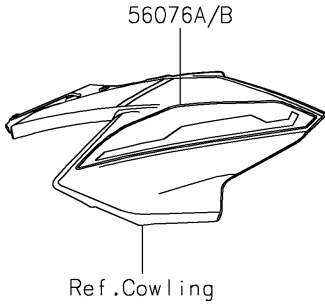

2023 Z650 PARTS DIAGRAM

Decals(Gray)(NPSAN/NPSAL)

F2861

2023 Z650 PARTS LIST

Decals(Gray)(NPSAN/NPSAL)

ITEM NAME	PART NUMBER	QUANTITY
MARK,FUEL TANK,KAWASAKI (Ref # 56054)	56054-2197	2
MARK,FR FENDER,ABS (Ref # 56054A)	56054-2979	2
PATTERN,WHEEL,GRN/BLK,6X700 (Ref # 56076)	56076-2166	4
PATTERN,UPP COWL.,LH (Ref # 56076A)	56076-7520	1
PATTERN,UPP COWL.,RH (Ref # 56076B)	56076-7521	1
PATTERN,SHROUD,LH (Ref # 56076C)	56076-7522	1
PATTERN,SHROUD,RH (Ref # 56076D)	56076-7523	1
PATTERN,FUEL TANK,CNT (Ref # 56076E)	56076-7524	1
PATTERN,FUEL TANK,LH (Ref # 56076F)	56076-7525	1
PATTERN,FUEL TANK,RH (Ref # 56076G)	56076-7526	1
PATTERN,TAIL COVER,LH (Ref # 56076H)	56076-7527	1
PATTERN,TAIL COVER,RH (Ref # 56076I)	56076-7528	1
PATTERN,WHEEL,GRN/BLK,535X12 (Ref # 56076J)	56076-7529	4
RIM STRIPE APPLICATOR (Ref # 57001)	57001-1752	AR
RIM STRIPE APPLICATOR,10/12MM (Ref # 57001A)	57001-1836	AR