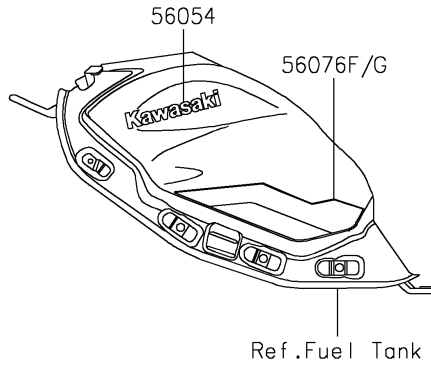

2023 Z650 PARTS DIAGRAM

Decals(Gray)(NPSAN/NPSAL)

F2861

2023 Z650 PARTS LIST

Decals(Gray)(NPSAN/NPSAL)

ITEM NAME	PART NUMBER	QUANTITY
MARK,FUEL TANK,KAWASAKI (Ref # 56054)	56054-2197	2
MARK,FR FENDER,ABS (Ref # 56054A)	56054-2979	2
PATTERN,WHEEL,GRN/BLK,6X700 (Ref # 56076)	56076-2166	4
PATTERN,UPP COWL.,LH (Ref # 56076A)	56076-7520	1
PATTERN,UPP COWL.,RH (Ref # 56076B)	56076-7521	1
PATTERN,SHROUD,LH (Ref # 56076C)	56076-7522	1
PATTERN,SHROUD,RH (Ref # 56076D)	56076-7523	1
PATTERN,FUEL TANK,CNT (Ref # 56076E)	56076-7524	1
PATTERN,FUEL TANK,LH (Ref # 56076F)	56076-7525	1
PATTERN,FUEL TANK,RH (Ref # 56076G)	56076-7526	1
PATTERN,TAIL COVER,LH (Ref # 56076H)	56076-7527	1
PATTERN,TAIL COVER,RH (Ref # 56076I)	56076-7528	1
PATTERN,WHEEL,GRN/BLK,535X12 (Ref # 56076J)	56076-7529	4
RIM STRIPE APPLICATOR (Ref # 57001)	57001-1752	AR
RIM STRIPE APPLICATOR,10/12MM (Ref # 57001A)	57001-1836	AR