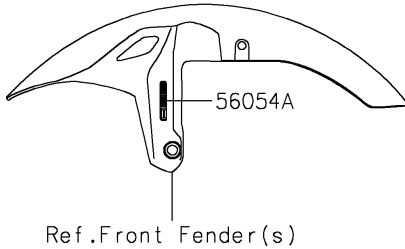

2023 Z650 PARTS DIAGRAM

Decals(Gray)(NPSAN/NPSAL)

F2861

2023 Z650 PARTS LIST

Decals(Gray)(NPSAN/NPSAL)

ITEM NAME	PART NUMBER	QUANTITY
MARK,FUEL TANK,KAWASAKI (Ref # 56054)	56054-2197	2
MARK,FR FENDER,ABS (Ref # 56054A)	56054-2979	2
PATTERN,WHEEL,GRN/BLK,6X700 (Ref # 56076)	56076-2166	4
PATTERN,UPP COWL.,LH (Ref # 56076A)	56076-7520	1
PATTERN,UPP COWL.,RH (Ref # 56076B)	56076-7521	1
PATTERN,SHROUD,LH (Ref # 56076C)	56076-7522	1
PATTERN,SHROUD,RH (Ref # 56076D)	56076-7523	1
PATTERN,FUEL TANK,CNT (Ref # 56076E)	56076-7524	1
PATTERN,FUEL TANK,LH (Ref # 56076F)	56076-7525	1
PATTERN,FUEL TANK,RH (Ref # 56076G)	56076-7526	1
PATTERN,TAIL COVER,LH (Ref # 56076H)	56076-7527	1
PATTERN,TAIL COVER,RH (Ref # 56076I)	56076-7528	1
PATTERN,WHEEL,GRN/BLK,535X12 (Ref # 56076J)	56076-7529	4
RIM STRIPE APPLICATOR (Ref # 57001)	57001-1752	AR
RIM STRIPE APPLICATOR,10/12MM (Ref # 57001A)	57001-1836	AR