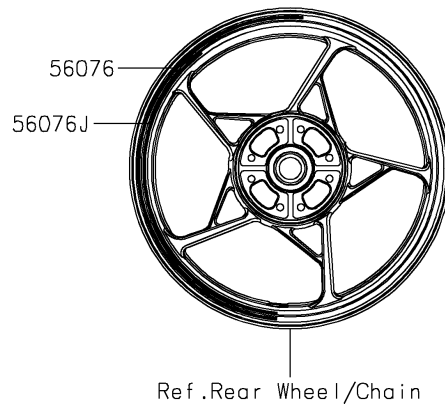

2023 Z650 PARTS DIAGRAM

Decals(Gray)(NPSAN/NPSAL)

F2861

2023 Z650 PARTS LIST

Decals(Gray)(NPSAN/NPSAL)

ITEM NAME	PART NUMBER	QUANTITY
MARK,FUEL TANK,KAWASAKI (Ref # 56054)	56054-2197	2
MARK,FR FENDER,ABS (Ref # 56054A)	56054-2979	2
PATTERN,WHEEL,GRN/BLK,6X700 (Ref # 56076)	56076-2166	4
PATTERN,UPP COWL.,LH (Ref # 56076A)	56076-7520	1
PATTERN,UPP COWL.,RH (Ref # 56076B)	56076-7521	1
PATTERN,SHROUD,LH (Ref # 56076C)	56076-7522	1
PATTERN,SHROUD,RH (Ref # 56076D)	56076-7523	1
PATTERN,FUEL TANK,CNT (Ref # 56076E)	56076-7524	1
PATTERN,FUEL TANK,LH (Ref # 56076F)	56076-7525	1
PATTERN,FUEL TANK,RH (Ref # 56076G)	56076-7526	1
PATTERN,TAIL COVER,LH (Ref # 56076H)	56076-7527	1
PATTERN,TAIL COVER,RH (Ref # 56076I)	56076-7528	1
PATTERN,WHEEL,GRN/BLK,535X12 (Ref # 56076J)	56076-7529	4
RIM STRIPE APPLICATOR (Ref # 57001)	57001-1752	AR
RIM STRIPE APPLICATOR,10/12MM (Ref # 57001A)	57001-1836	AR