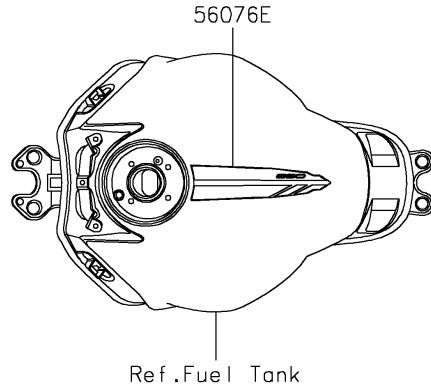

2023 Z650 PARTS DIAGRAM

Decals(Gray)(NPSAN/NPSAL)

F2861

2023 Z650 PARTS LIST

Decals(Gray)(NPSAN/NPSAL)

ITEM NAME	PART NUMBER	QUANTITY
MARK,FUEL TANK,KAWASAKI (Ref # 56054)	56054-2197	2
MARK,FR FENDER,ABS (Ref # 56054A)	56054-2979	2
PATTERN,WHEEL,GRN/BLK,6X700 (Ref # 56076)	56076-2166	4
PATTERN,UPP COWL.,LH (Ref # 56076A)	56076-7520	1
PATTERN,UPP COWL.,RH (Ref # 56076B)	56076-7521	1
PATTERN,SHROUD,LH (Ref # 56076C)	56076-7522	1
PATTERN,SHROUD,RH (Ref # 56076D)	56076-7523	1
PATTERN,FUEL TANK,CNT (Ref # 56076E)	56076-7524	1
PATTERN,FUEL TANK,LH (Ref # 56076F)	56076-7525	1
PATTERN,FUEL TANK,RH (Ref # 56076G)	56076-7526	1
PATTERN,TAIL COVER,LH (Ref # 56076H)	56076-7527	1
PATTERN,TAIL COVER,RH (Ref # 56076I)	56076-7528	1
PATTERN,WHEEL,GRN/BLK,535X12 (Ref # 56076J)	56076-7529	4
RIM STRIPE APPLICATOR (Ref # 57001)	57001-1752	AR
RIM STRIPE APPLICATOR,10/12MM (Ref # 57001A)	57001-1836	AR