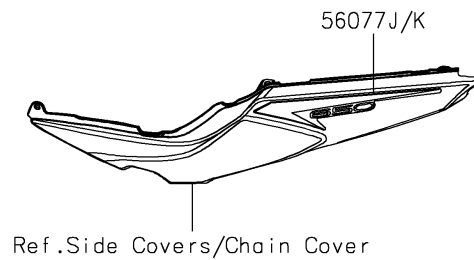

# 2025 Z650 PARTS DIAGRAM

Decals(Black/Red)(NSFAN)(CN)

F2861C

## 2025 Z650 PARTS LIST

Decals(Black/Red)(NSFAN)(CN)

ITEM NAME	PART NUMBER	QUANTITY
MARK,ABS (Ref # 56054)	56054-1413	2
MARK,FUEL TANK,KAWASAKI (Ref # 56054A)	56054-2305	2
MARK,SHROUD,Z (Ref # 56054B)	56054-4259	2
PATTERN,FR FENDER,LH (Ref # 56077)	56077-2051	1
PATTERN,FR FENDER,RH (Ref # 56077A)	56077-2052	1
PATTERN,UPP COWL.,LH (Ref # 56077B)	56077-2053	1
PATTERN,UPP COWL.,RH (Ref # 56077C)	56077-2054	1
PATTERN,SHROUD,LH (Ref # 56077D)	56077-2055	1
PATTERN,SHROUD,RH (Ref # 56077E)	56077-2056	1
PATTERN,TANK COVER,LH (Ref # 56077F)	56077-2057	1
PATTERN,TANK COVER,RH (Ref # 56077G)	56077-2058	1
PATTERN,FUEL TANK,LH (Ref # 56077H)	56077-2059	1
PATTERN,FUEL TANK,RH (Ref # 56077I)	56077-2060	1
PATTERN,TAIL COVER,LH (Ref # 56077J)	56077-2061	1
PATTERN,TAIL COVER,RH (Ref # 56077K)	56077-2062	1
PATTERN,WHEEL,BLK/RED,930X12 (Ref # 56077L)	56077-2063	4
RIM STRIPE APPLICATOR,10/12MM (Ref # 57001)	57001-1836	AR