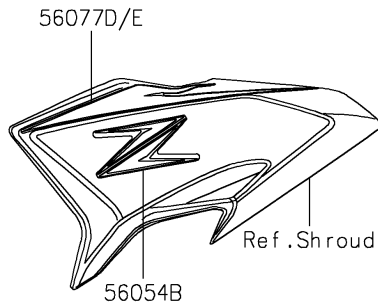

# 2025 Z650 PARTS DIAGRAM

Decals(Black/Red)(NSFAN)(CN)

F2861C

## 2025 Z650 PARTS LIST

Decals(Black/Red)(NSFAN)(CN)

ITEM NAME	PART NUMBER	QUANTITY
MARK,ABS (Ref # 56054)	56054-1413	2
MARK,FUEL TANK,KAWASAKI (Ref # 56054A)	56054-2305	2
MARK,SHROUD,Z (Ref # 56054B)	56054-4259	2
PATTERN,FR FENDER,LH (Ref # 56077)	56077-2051	1
PATTERN,FR FENDER,RH (Ref # 56077A)	56077-2052	1
PATTERN,UPP COWL.,LH (Ref # 56077B)	56077-2053	1
PATTERN,UPP COWL.,RH (Ref # 56077C)	56077-2054	1
PATTERN,SHROUD,LH (Ref # 56077D)	56077-2055	1
PATTERN,SHROUD,RH (Ref # 56077E)	56077-2056	1
PATTERN,TANK COVER,LH (Ref # 56077F)	56077-2057	1
PATTERN,TANK COVER,RH (Ref # 56077G)	56077-2058	1
PATTERN,FUEL TANK,LH (Ref # 56077H)	56077-2059	1
PATTERN,FUEL TANK,RH (Ref # 56077I)	56077-2060	1
PATTERN,TAIL COVER,LH (Ref # 56077J)	56077-2061	1
PATTERN,TAIL COVER,RH (Ref # 56077K)	56077-2062	1
PATTERN,WHEEL,BLK/RED,930X12 (Ref # 56077L)	56077-2063	4
RIM STRIPE APPLICATOR,10/12MM (Ref # 57001)	57001-1836	AR