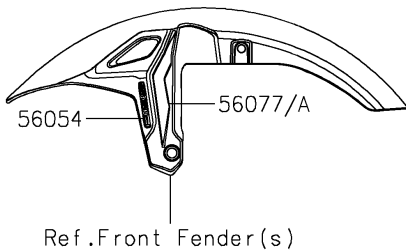

# 2025 Z650 PARTS DIAGRAM

Decals(Black/Red)(NSFAN)(CN)

F2861C

## 2025 Z650 PARTS LIST

Decals(Black/Red)(NSFAN)(CN)

ITEM NAME	PART NUMBER	QUANTITY
MARK,ABS (Ref # 56054)	56054-1413	2
MARK,FUEL TANK,KAWASAKI (Ref # 56054A)	56054-2305	2
MARK,SHROUD,Z (Ref # 56054B)	56054-4259	2
PATTERN,FR FENDER,LH (Ref # 56077)	56077-2051	1
PATTERN,FR FENDER,RH (Ref # 56077A)	56077-2052	1
PATTERN,UPP COWL.,LH (Ref # 56077B)	56077-2053	1
PATTERN,UPP COWL.,RH (Ref # 56077C)	56077-2054	1
PATTERN,SHROUD,LH (Ref # 56077D)	56077-2055	1
PATTERN,SHROUD,RH (Ref # 56077E)	56077-2056	1
PATTERN,TANK COVER,LH (Ref # 56077F)	56077-2057	1
PATTERN,TANK COVER,RH (Ref # 56077G)	56077-2058	1
PATTERN,FUEL TANK,LH (Ref # 56077H)	56077-2059	1
PATTERN,FUEL TANK,RH (Ref # 56077I)	56077-2060	1
PATTERN,TAIL COVER,LH (Ref # 56077J)	56077-2061	1
PATTERN,TAIL COVER,RH (Ref # 56077K)	56077-2062	1
PATTERN,WHEEL,BLK/RED,930X12 (Ref # 56077L)	56077-2063	4
RIM STRIPE APPLICATOR,10/12MM (Ref # 57001)	57001-1836	AR