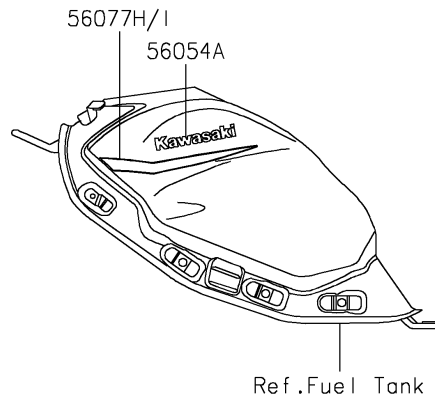

# 2025 Z650 PARTS DIAGRAM

Decals(Black/Red)(NSFAN)(CN)

F2861C

## 2025 Z650 PARTS LIST

Decals(Black/Red)(NSFAN)(CN)

ITEM NAME	PART NUMBER	QUANTITY
MARK,ABS (Ref # 56054)	56054-1413	2
MARK,FUEL TANK,KAWASAKI (Ref # 56054A)	56054-2305	2
MARK,SHROUD,Z (Ref # 56054B)	56054-4259	2
PATTERN,FR FENDER,LH (Ref # 56077)	56077-2051	1
PATTERN,FR FENDER,RH (Ref # 56077A)	56077-2052	1
PATTERN,UPP COWL.,LH (Ref # 56077B)	56077-2053	1
PATTERN,UPP COWL.,RH (Ref # 56077C)	56077-2054	1
PATTERN,SHROUD,LH (Ref # 56077D)	56077-2055	1
PATTERN,SHROUD,RH (Ref # 56077E)	56077-2056	1
PATTERN,TANK COVER,LH (Ref # 56077F)	56077-2057	1
PATTERN,TANK COVER,RH (Ref # 56077G)	56077-2058	1
PATTERN,FUEL TANK,LH (Ref # 56077H)	56077-2059	1
PATTERN,FUEL TANK,RH (Ref # 56077I)	56077-2060	1
PATTERN,TAIL COVER,LH (Ref # 56077J)	56077-2061	1
PATTERN,TAIL COVER,RH (Ref # 56077K)	56077-2062	1
PATTERN,WHEEL,BLK/RED,930X12 (Ref # 56077L)	56077-2063	4
RIM STRIPE APPLICATOR,10/12MM (Ref # 57001)	57001-1836	AR