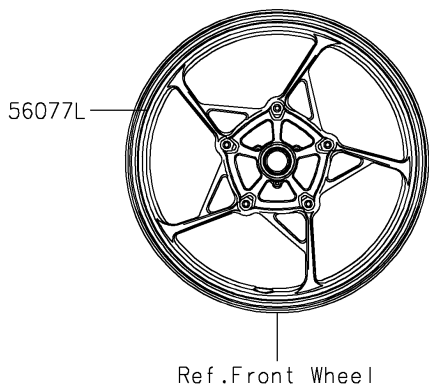

# 2025 Z650 PARTS DIAGRAM

Decals(Black/Red)(NSFAN)(CN)

F2861C

## 2025 Z650 PARTS LIST

Decals(Black/Red)(NSFAN)(CN)

ITEM NAME	PART NUMBER	QUANTITY
MARK,ABS (Ref # 56054)	56054-1413	2
MARK,FUEL TANK,KAWASAKI (Ref # 56054A)	56054-2305	2
MARK,SHROUD,Z (Ref # 56054B)	56054-4259	2
PATTERN,FR FENDER,LH (Ref # 56077)	56077-2051	1
PATTERN,FR FENDER,RH (Ref # 56077A)	56077-2052	1
PATTERN,UPP COWL.,LH (Ref # 56077B)	56077-2053	1
PATTERN,UPP COWL.,RH (Ref # 56077C)	56077-2054	1
PATTERN,SHROUD,LH (Ref # 56077D)	56077-2055	1
PATTERN,SHROUD,RH (Ref # 56077E)	56077-2056	1
PATTERN,TANK COVER,LH (Ref # 56077F)	56077-2057	1
PATTERN,TANK COVER,RH (Ref # 56077G)	56077-2058	1
PATTERN,FUEL TANK,LH (Ref # 56077H)	56077-2059	1
PATTERN,FUEL TANK,RH (Ref # 56077I)	56077-2060	1
PATTERN,TAIL COVER,LH (Ref # 56077J)	56077-2061	1
PATTERN,TAIL COVER,RH (Ref # 56077K)	56077-2062	1
PATTERN,WHEEL,BLK/RED,930X12 (Ref # 56077L)	56077-2063	4
RIM STRIPE APPLICATOR,10/12MM (Ref # 57001)	57001-1836	AR