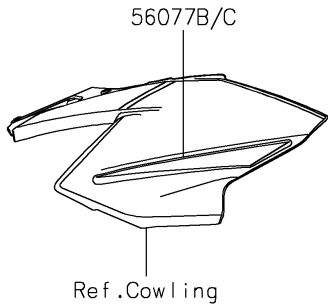

# 2025 Z650 PARTS DIAGRAM

Decals(Black/Red)(NSFAN)(CN)

F2861C

## 2025 Z650 PARTS LIST

Decals(Black/Red)(NSFAN)(CN)

ITEM NAME	PART NUMBER	QUANTITY
MARK,ABS (Ref # 56054)	56054-1413	2
MARK,FUEL TANK,KAWASAKI (Ref # 56054A)	56054-2305	2
MARK,SHROUD,Z (Ref # 56054B)	56054-4259	2
PATTERN,FR FENDER,LH (Ref # 56077)	56077-2051	1
PATTERN,FR FENDER,RH (Ref # 56077A)	56077-2052	1
PATTERN,UPP COWL.,LH (Ref # 56077B)	56077-2053	1
PATTERN,UPP COWL.,RH (Ref # 56077C)	56077-2054	1
PATTERN,SHROUD,LH (Ref # 56077D)	56077-2055	1
PATTERN,SHROUD,RH (Ref # 56077E)	56077-2056	1
PATTERN,TANK COVER,LH (Ref # 56077F)	56077-2057	1
PATTERN,TANK COVER,RH (Ref # 56077G)	56077-2058	1
PATTERN,FUEL TANK,LH (Ref # 56077H)	56077-2059	1
PATTERN,FUEL TANK,RH (Ref # 56077I)	56077-2060	1
PATTERN,TAIL COVER,LH (Ref # 56077J)	56077-2061	1
PATTERN,TAIL COVER,RH (Ref # 56077K)	56077-2062	1
PATTERN,WHEEL,BLK/RED,930X12 (Ref # 56077L)	56077-2063	4
RIM STRIPE APPLICATOR,10/12MM (Ref # 57001)	57001-1836	AR