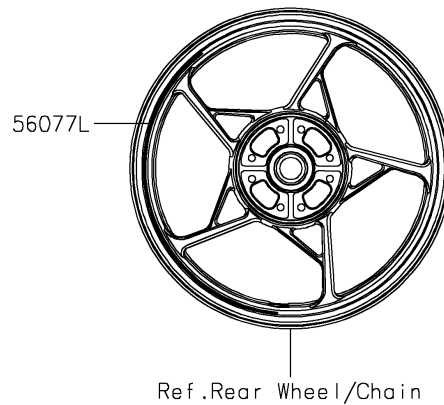

# 2025 Z650 PARTS DIAGRAM

Decals(Black/Red)(NSFAN)(CN)

F2861C

## 2025 Z650 PARTS LIST

Decals(Black/Red)(NSFAN)(CN)

ITEM NAME	PART NUMBER	QUANTITY
MARK,ABS (Ref # 56054)	56054-1413	2
MARK,FUEL TANK,KAWASAKI (Ref # 56054A)	56054-2305	2
MARK,SHROUD,Z (Ref # 56054B)	56054-4259	2
PATTERN,FR FENDER,LH (Ref # 56077)	56077-2051	1
PATTERN,FR FENDER,RH (Ref # 56077A)	56077-2052	1
PATTERN,UPP COWL.,LH (Ref # 56077B)	56077-2053	1
PATTERN,UPP COWL.,RH (Ref # 56077C)	56077-2054	1
PATTERN,SHROUD,LH (Ref # 56077D)	56077-2055	1
PATTERN,SHROUD,RH (Ref # 56077E)	56077-2056	1
PATTERN,TANK COVER,LH (Ref # 56077F)	56077-2057	1
PATTERN,TANK COVER,RH (Ref # 56077G)	56077-2058	1
PATTERN,FUEL TANK,LH (Ref # 56077H)	56077-2059	1
PATTERN,FUEL TANK,RH (Ref # 56077I)	56077-2060	1
PATTERN,TAIL COVER,LH (Ref # 56077J)	56077-2061	1
PATTERN,TAIL COVER,RH (Ref # 56077K)	56077-2062	1
PATTERN,WHEEL,BLK/RED,930X12 (Ref # 56077L)	56077-2063	4
RIM STRIPE APPLICATOR,10/12MM (Ref # 57001)	57001-1836	AR