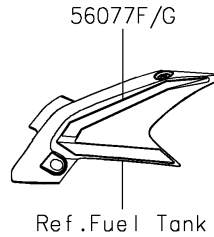

# 2025 Z650 PARTS DIAGRAM

Decals(Black/Red)(NSFAN)(CN)

F2861C

## 2025 Z650 PARTS LIST

Decals(Black/Red)(NSFAN)(CN)

ITEM NAME	PART NUMBER	QUANTITY
MARK,ABS (Ref # 56054)	56054-1413	2
MARK,FUEL TANK,KAWASAKI (Ref # 56054A)	56054-2305	2
MARK,SHROUD,Z (Ref # 56054B)	56054-4259	2
PATTERN,FR FENDER,LH (Ref # 56077)	56077-2051	1
PATTERN,FR FENDER,RH (Ref # 56077A)	56077-2052	1
PATTERN,UPP COWL.,LH (Ref # 56077B)	56077-2053	1
PATTERN,UPP COWL.,RH (Ref # 56077C)	56077-2054	1
PATTERN,SHROUD,LH (Ref # 56077D)	56077-2055	1
PATTERN,SHROUD,RH (Ref # 56077E)	56077-2056	1
PATTERN,TANK COVER,LH (Ref # 56077F)	56077-2057	1
PATTERN,TANK COVER,RH (Ref # 56077G)	56077-2058	1
PATTERN,FUEL TANK,LH (Ref # 56077H)	56077-2059	1
PATTERN,FUEL TANK,RH (Ref # 56077I)	56077-2060	1
PATTERN,TAIL COVER,LH (Ref # 56077J)	56077-2061	1
PATTERN,TAIL COVER,RH (Ref # 56077K)	56077-2062	1
PATTERN,WHEEL,BLK/RED,930X12 (Ref # 56077L)	56077-2063	4
RIM STRIPE APPLICATOR,10/12MM (Ref # 57001)	57001-1836	AR