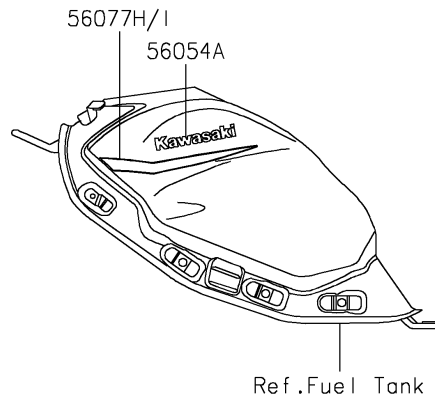

2025 Z650 PARTS DIAGRAM

Decals(Black/Green)(NSFAN/NSFAL)

F2861D

2025 Z650 PARTS LIST

Decals(Black/Green)(NSFAN/NSFAL)

ITEM NAME	PART NUMBER	QUANTITY
MARK,ABS (Ref # 56054)	56054-1413	2
MARK,FUEL TANK,KAWASAKI (Ref # 56054A)	56054-2305	2
MARK,SHROUD,Z (Ref # 56054B)	56054-4258	2
PATTERN,FR FENDER,LH (Ref # 56077)	56077-2038	1
PATTERN,FR FENDER,RH (Ref # 56077A)	56077-2039	1
PATTERN,UPP COWL.,LH (Ref # 56077B)	56077-2040	1
PATTERN,UPP COWL.,RH (Ref # 56077C)	56077-2041	1
PATTERN,SHROUD,LH (Ref # 56077D)	56077-2042	1
PATTERN,SHROUD,RH (Ref # 56077E)	56077-2043	1
PATTERN,TANK COVER,LH (Ref # 56077F)	56077-2044	1
PATTERN,TANK COVER,RH (Ref # 56077G)	56077-2045	1
PATTERN,FUEL TANK,LH (Ref # 56077H)	56077-2046	1
PATTERN,FUEL TANK,RH (Ref # 56077I)	56077-2047	1
PATTERN,TAIL COVER,LH (Ref # 56077J)	56077-2048	1
PATTERN,TAIL COVER,RH (Ref # 56077K)	56077-2049	1
PATTERN,WHEEL,BLK/GRN,930X12 (Ref # 56077L)	56077-2050	4
RIM STRIPE APPLICATOR,10/12MM (Ref # 57001)	57001-1836	AR