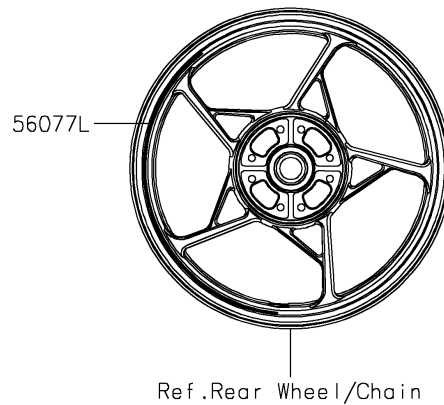

2025 Z650 PARTS DIAGRAM

Decals(Black/Green)(NSFAN/NSFAL)

F2861D

2025 Z650 PARTS LIST

Decals(Black/Green)(NSFAN/NSFAL)

ITEM NAME	PART NUMBER	QUANTITY
MARK,ABS (Ref # 56054)	56054-1413	2
MARK,FUEL TANK,KAWASAKI (Ref # 56054A)	56054-2305	2
MARK,SHROUD,Z (Ref # 56054B)	56054-4258	2
PATTERN,FR FENDER,LH (Ref # 56077)	56077-2038	1
PATTERN,FR FENDER,RH (Ref # 56077A)	56077-2039	1
PATTERN,UPP COWL.,LH (Ref # 56077B)	56077-2040	1
PATTERN,UPP COWL.,RH (Ref # 56077C)	56077-2041	1
PATTERN,SHROUD,LH (Ref # 56077D)	56077-2042	1
PATTERN,SHROUD,RH (Ref # 56077E)	56077-2043	1
PATTERN,TANK COVER,LH (Ref # 56077F)	56077-2044	1
PATTERN,TANK COVER,RH (Ref # 56077G)	56077-2045	1
PATTERN,FUEL TANK,LH (Ref # 56077H)	56077-2046	1
PATTERN,FUEL TANK,RH (Ref # 56077I)	56077-2047	1
PATTERN,TAIL COVER,LH (Ref # 56077J)	56077-2048	1
PATTERN,TAIL COVER,RH (Ref # 56077K)	56077-2049	1
PATTERN,WHEEL,BLK/GRN,930X12 (Ref # 56077L)	56077-2050	4
RIM STRIPE APPLICATOR,10/12MM (Ref # 57001)	57001-1836	AR