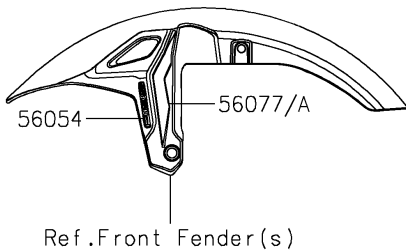

2025 Z650 PARTS DIAGRAM

Decals(Black/Green)(NSFAN/NSFAL)

F2861D

2025 Z650 PARTS LIST

Decals(Black/Green)(NSFAN/NSFAL)

ITEM NAME	PART NUMBER	QUANTITY
MARK,ABS (Ref # 56054)	56054-1413	2
MARK,FUEL TANK,KAWASAKI (Ref # 56054A)	56054-2305	2
MARK,SHROUD,Z (Ref # 56054B)	56054-4258	2
PATTERN,FR FENDER,LH (Ref # 56077)	56077-2038	1
PATTERN,FR FENDER,RH (Ref # 56077A)	56077-2039	1
PATTERN,UPP COWL.,LH (Ref # 56077B)	56077-2040	1
PATTERN,UPP COWL.,RH (Ref # 56077C)	56077-2041	1
PATTERN,SHROUD,LH (Ref # 56077D)	56077-2042	1
PATTERN,SHROUD,RH (Ref # 56077E)	56077-2043	1
PATTERN,TANK COVER,LH (Ref # 56077F)	56077-2044	1
PATTERN,TANK COVER,RH (Ref # 56077G)	56077-2045	1
PATTERN,FUEL TANK,LH (Ref # 56077H)	56077-2046	1
PATTERN,FUEL TANK,RH (Ref # 56077I)	56077-2047	1
PATTERN,TAIL COVER,LH (Ref # 56077J)	56077-2048	1
PATTERN,TAIL COVER,RH (Ref # 56077K)	56077-2049	1
PATTERN,WHEEL,BLK/GRN,930X12 (Ref # 56077L)	56077-2050	4
RIM STRIPE APPLICATOR,10/12MM (Ref # 57001)	57001-1836	AR