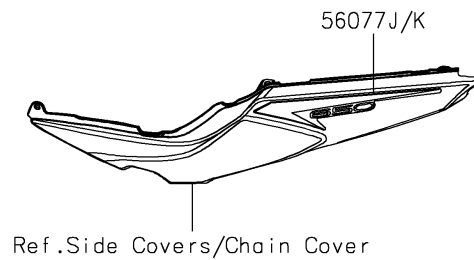

2025 Z650 PARTS DIAGRAM

Decals(Black/Green)(NSFAN/NSFAL)

F2861D

2025 Z650 PARTS LIST

Decals(Black/Green)(NSFAN/NSFAL)

ITEM NAME	PART NUMBER	QUANTITY
MARK,ABS (Ref # 56054)	56054-1413	2
MARK,FUEL TANK,KAWASAKI (Ref # 56054A)	56054-2305	2
MARK,SHROUD,Z (Ref # 56054B)	56054-4258	2
PATTERN,FR FENDER,LH (Ref # 56077)	56077-2038	1
PATTERN,FR FENDER,RH (Ref # 56077A)	56077-2039	1
PATTERN,UPP COWL.,LH (Ref # 56077B)	56077-2040	1
PATTERN,UPP COWL.,RH (Ref # 56077C)	56077-2041	1
PATTERN,SHROUD,LH (Ref # 56077D)	56077-2042	1
PATTERN,SHROUD,RH (Ref # 56077E)	56077-2043	1
PATTERN,TANK COVER,LH (Ref # 56077F)	56077-2044	1
PATTERN,TANK COVER,RH (Ref # 56077G)	56077-2045	1
PATTERN,FUEL TANK,LH (Ref # 56077H)	56077-2046	1
PATTERN,FUEL TANK,RH (Ref # 56077I)	56077-2047	1
PATTERN,TAIL COVER,LH (Ref # 56077J)	56077-2048	1
PATTERN,TAIL COVER,RH (Ref # 56077K)	56077-2049	1
PATTERN,WHEEL,BLK/GRN,930X12 (Ref # 56077L)	56077-2050	4
RIM STRIPE APPLICATOR,10/12MM (Ref # 57001)	57001-1836	AR