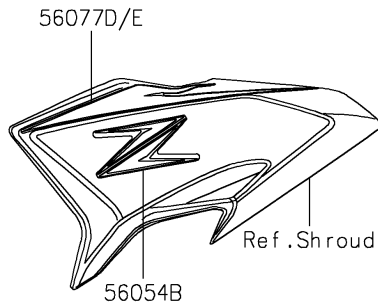

2025 Z650 PARTS DIAGRAM

Decals(Black/Green)(NSFAN/NSFAL)

F2861D

2025 Z650 PARTS LIST

Decals(Black/Green)(NSFAN/NSFAL)

ITEM NAME	PART NUMBER	QUANTITY
MARK,ABS (Ref # 56054)	56054-1413	2
MARK,FUEL TANK,KAWASAKI (Ref # 56054A)	56054-2305	2
MARK,SHROUD,Z (Ref # 56054B)	56054-4258	2
PATTERN,FR FENDER,LH (Ref # 56077)	56077-2038	1
PATTERN,FR FENDER,RH (Ref # 56077A)	56077-2039	1
PATTERN,UPP COWL.,LH (Ref # 56077B)	56077-2040	1
PATTERN,UPP COWL.,RH (Ref # 56077C)	56077-2041	1
PATTERN,SHROUD,LH (Ref # 56077D)	56077-2042	1
PATTERN,SHROUD,RH (Ref # 56077E)	56077-2043	1
PATTERN,TANK COVER,LH (Ref # 56077F)	56077-2044	1
PATTERN,TANK COVER,RH (Ref # 56077G)	56077-2045	1
PATTERN,FUEL TANK,LH (Ref # 56077H)	56077-2046	1
PATTERN,FUEL TANK,RH (Ref # 56077I)	56077-2047	1
PATTERN,TAIL COVER,LH (Ref # 56077J)	56077-2048	1
PATTERN,TAIL COVER,RH (Ref # 56077K)	56077-2049	1
PATTERN,WHEEL,BLK/GRN,930X12 (Ref # 56077L)	56077-2050	4
RIM STRIPE APPLICATOR,10/12MM (Ref # 57001)	57001-1836	AR