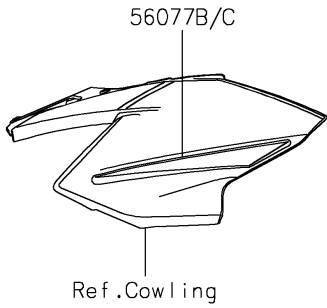

2025 Z650 PARTS DIAGRAM

Decals(Black/Green)(NSFAN/NSFAL)

F2861D

2025 Z650 PARTS LIST

Decals(Black/Green)(NSFAN/NSFAL)

ITEM NAME	PART NUMBER	QUANTITY
MARK,ABS (Ref # 56054)	56054-1413	2
MARK,FUEL TANK,KAWASAKI (Ref # 56054A)	56054-2305	2
MARK,SHROUD,Z (Ref # 56054B)	56054-4258	2
PATTERN,FR FENDER,LH (Ref # 56077)	56077-2038	1
PATTERN,FR FENDER,RH (Ref # 56077A)	56077-2039	1
PATTERN,UPP COWL.,LH (Ref # 56077B)	56077-2040	1
PATTERN,UPP COWL.,RH (Ref # 56077C)	56077-2041	1
PATTERN,SHROUD,LH (Ref # 56077D)	56077-2042	1
PATTERN,SHROUD,RH (Ref # 56077E)	56077-2043	1
PATTERN,TANK COVER,LH (Ref # 56077F)	56077-2044	1
PATTERN,TANK COVER,RH (Ref # 56077G)	56077-2045	1
PATTERN,FUEL TANK,LH (Ref # 56077H)	56077-2046	1
PATTERN,FUEL TANK,RH (Ref # 56077I)	56077-2047	1
PATTERN,TAIL COVER,LH (Ref # 56077J)	56077-2048	1
PATTERN,TAIL COVER,RH (Ref # 56077K)	56077-2049	1
PATTERN,WHEEL,BLK/GRN,930X12 (Ref # 56077L)	56077-2050	4
RIM STRIPE APPLICATOR,10/12MM (Ref # 57001)	57001-1836	AR