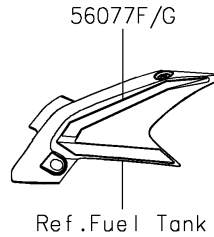

2025 Z650 PARTS DIAGRAM

Decals(Black/Green)(NSFAN/NSFAL)

F2861D

2025 Z650 PARTS LIST

Decals(Black/Green)(NSFAN/NSFAL)

ITEM NAME	PART NUMBER	QUANTITY
MARK,ABS (Ref # 56054)	56054-1413	2
MARK,FUEL TANK,KAWASAKI (Ref # 56054A)	56054-2305	2
MARK,SHROUD,Z (Ref # 56054B)	56054-4258	2
PATTERN,FR FENDER,LH (Ref # 56077)	56077-2038	1
PATTERN,FR FENDER,RH (Ref # 56077A)	56077-2039	1
PATTERN,UPP COWL.,LH (Ref # 56077B)	56077-2040	1
PATTERN,UPP COWL.,RH (Ref # 56077C)	56077-2041	1
PATTERN,SHROUD,LH (Ref # 56077D)	56077-2042	1
PATTERN,SHROUD,RH (Ref # 56077E)	56077-2043	1
PATTERN,TANK COVER,LH (Ref # 56077F)	56077-2044	1
PATTERN,TANK COVER,RH (Ref # 56077G)	56077-2045	1
PATTERN,FUEL TANK,LH (Ref # 56077H)	56077-2046	1
PATTERN,FUEL TANK,RH (Ref # 56077I)	56077-2047	1
PATTERN,TAIL COVER,LH (Ref # 56077J)	56077-2048	1
PATTERN,TAIL COVER,RH (Ref # 56077K)	56077-2049	1
PATTERN,WHEEL,BLK/GRN,930X12 (Ref # 56077L)	56077-2050	4
RIM STRIPE APPLICATOR,10/12MM (Ref # 57001)	57001-1836	AR