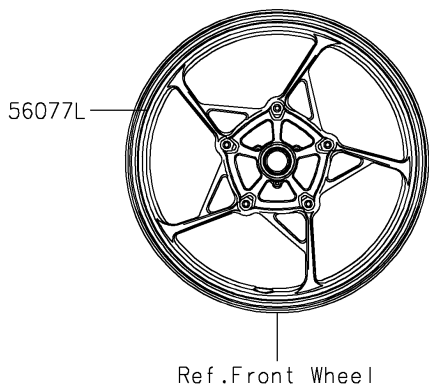

2025 Z650 PARTS DIAGRAM

Decals(Black/Green)(NSFAN/NSFAL)

F2861D

2025 Z650 PARTS LIST

Decals(Black/Green)(NSFAN/NSFAL)

ITEM NAME	PART NUMBER	QUANTITY
MARK,ABS (Ref # 56054)	56054-1413	2
MARK,FUEL TANK,KAWASAKI (Ref # 56054A)	56054-2305	2
MARK,SHROUD,Z (Ref # 56054B)	56054-4258	2
PATTERN,FR FENDER,LH (Ref # 56077)	56077-2038	1
PATTERN,FR FENDER,RH (Ref # 56077A)	56077-2039	1
PATTERN,UPP COWL.,LH (Ref # 56077B)	56077-2040	1
PATTERN,UPP COWL.,RH (Ref # 56077C)	56077-2041	1
PATTERN,SHROUD,LH (Ref # 56077D)	56077-2042	1
PATTERN,SHROUD,RH (Ref # 56077E)	56077-2043	1
PATTERN,TANK COVER,LH (Ref # 56077F)	56077-2044	1
PATTERN,TANK COVER,RH (Ref # 56077G)	56077-2045	1
PATTERN,FUEL TANK,LH (Ref # 56077H)	56077-2046	1
PATTERN,FUEL TANK,RH (Ref # 56077I)	56077-2047	1
PATTERN,TAIL COVER,LH (Ref # 56077J)	56077-2048	1
PATTERN,TAIL COVER,RH (Ref # 56077K)	56077-2049	1
PATTERN,WHEEL,BLK/GRN,930X12 (Ref # 56077L)	56077-2050	4
RIM STRIPE APPLICATOR,10/12MM (Ref # 57001)	57001-1836	AR