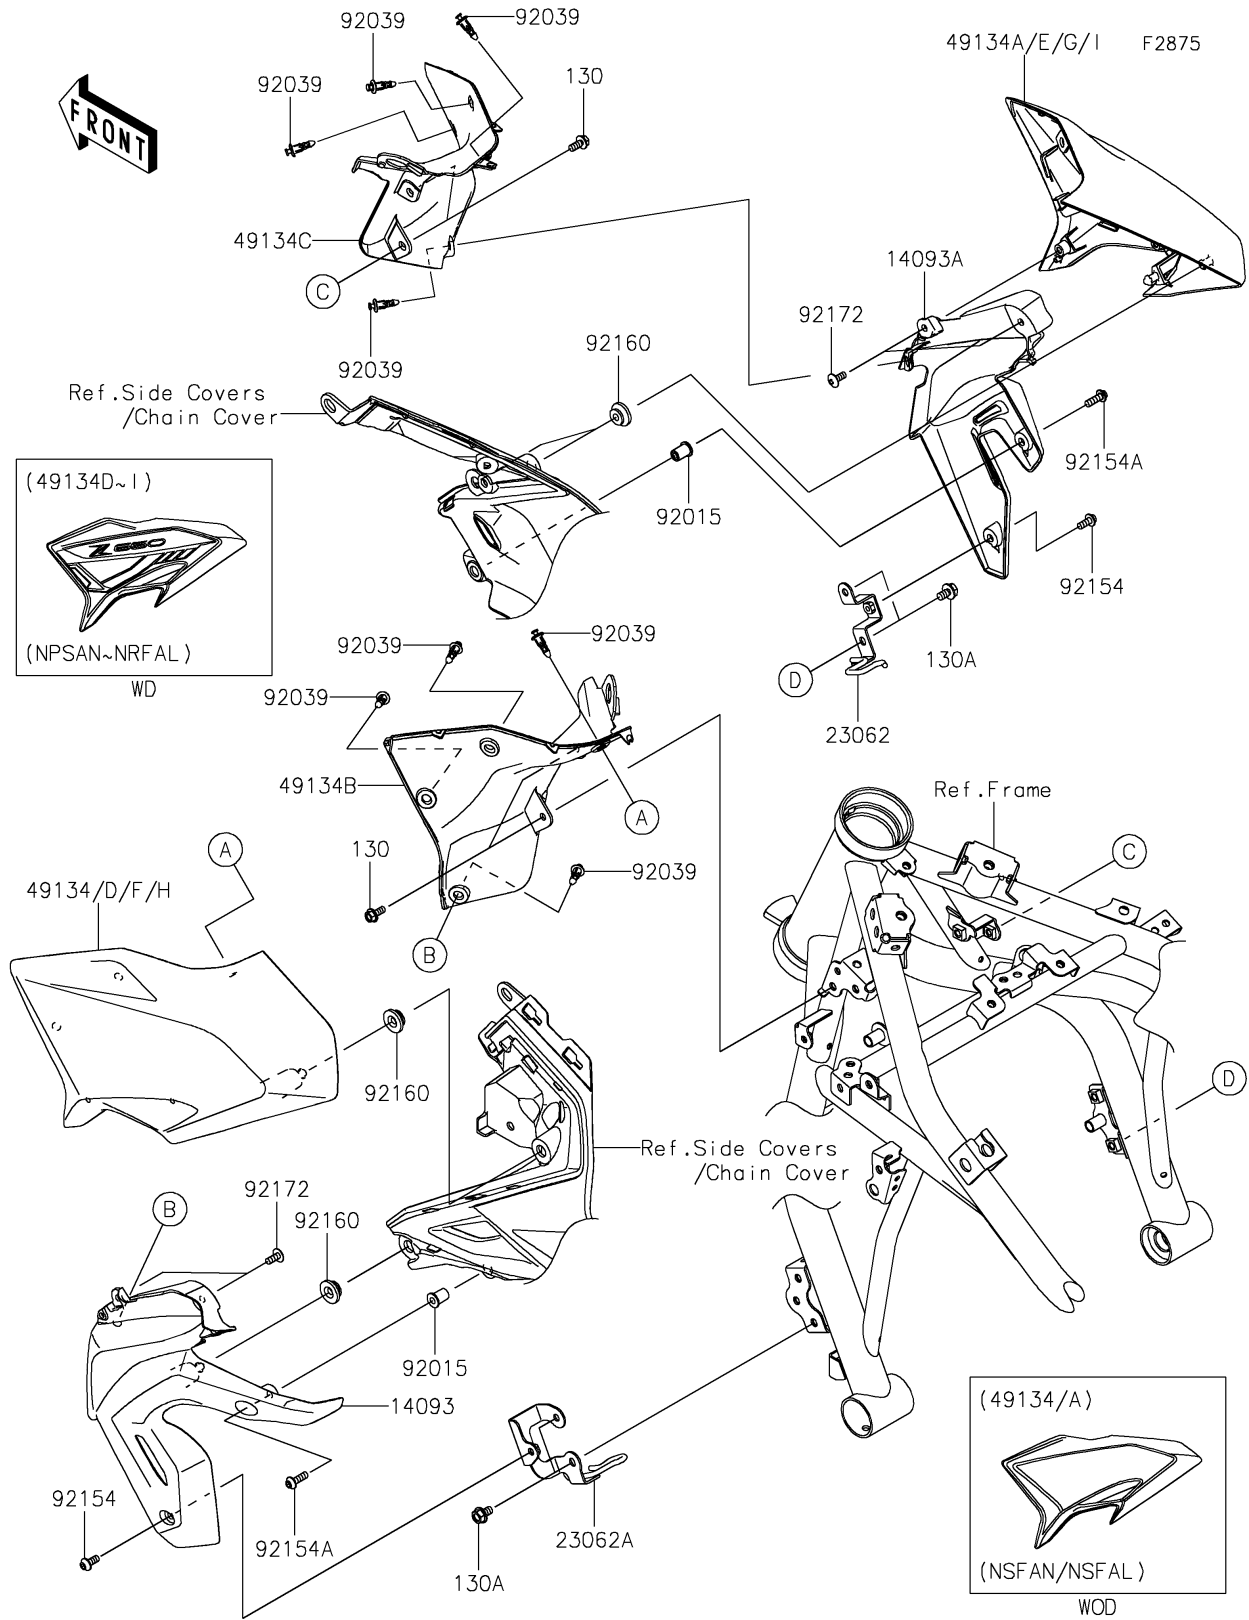

2025 Z650 PARTS DIAGRAM

Shroud

2025 Z650 PARTS LIST

Shroud

ITEM NAME	PART NUMBER	QUANTITY
COVER,RADIATOR,LH (Ref # 14093)	14093-0935	1
COVER,RADIATOR,RH (Ref # 14093A)	14093-0936	1
BRACKET-COMP,RADIATOR COVER,RH (Ref # 23062)	23062-1246	1
BRACKET-COMP,RADIATOR COVER,LH (Ref # 23062A)	23062-1285	1
SHROUD,OUTER,LH,M.S.BLACK (Ref # 49134)	49134-0008-660	1
SHROUD,OUTER,RH,M.S.BLACK (Ref # 49134A)	49134-0009-660	1
SHROUD,INNER,LH (Ref # 49134B)	49134-0010	1
SHROUD,INNER,RH (Ref # 49134C)	49134-0011	1
NUT,WELL,5MM (Ref # 92015)	92015-1757	2
RIVET (Ref # 92039)	92039-0709	8
BOLT,SOCKET,5X12 (Ref # 92154)	92154-0917	2
BOLT,SOCKET,5X16 (Ref # 92154A)	92154-1701	2
DAMPER (Ref # 92160)	92160-1613	4
SCREW,5X12 (Ref # 92172)	92172-0821	4
BOLT-FLANGED,5X12 (Ref # 130)	130BA0512	4
BOLT-FLANGED,6X10 (Ref # 130A)	130BA0610	4