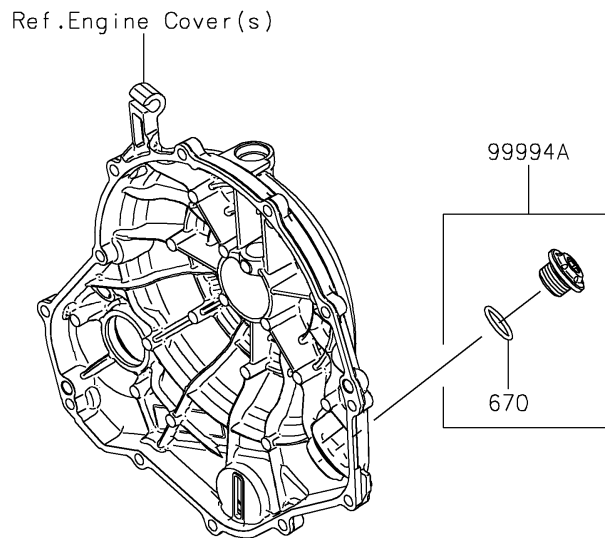

2025 Z650 PARTS DIAGRAM

Accessory(Radiator Screen and Cap)

F2910

2025 Z650 PARTS LIST

Accessory(Radiator Screen and Cap)

ITEM NAME	PART NUMBER	QUANTITY
WASHER,7X16X1.2 (Ref # 92022)	92022-024	4
NUT,CLIP,6MM (Ref # 92210)	92210-0867	4
KIT-ACCESSORY,RADIATOR SCREEN (Ref # 99994)	99994-0795	1
KIT-ACC,OIL FILLER CAP,BLACK (Ref # 99994A)	99994-1229	1
BOLT-UPSET-WP (Ref # 186)	186BA0616	4
O RING,20MM (Ref # 670)	670B2020	1