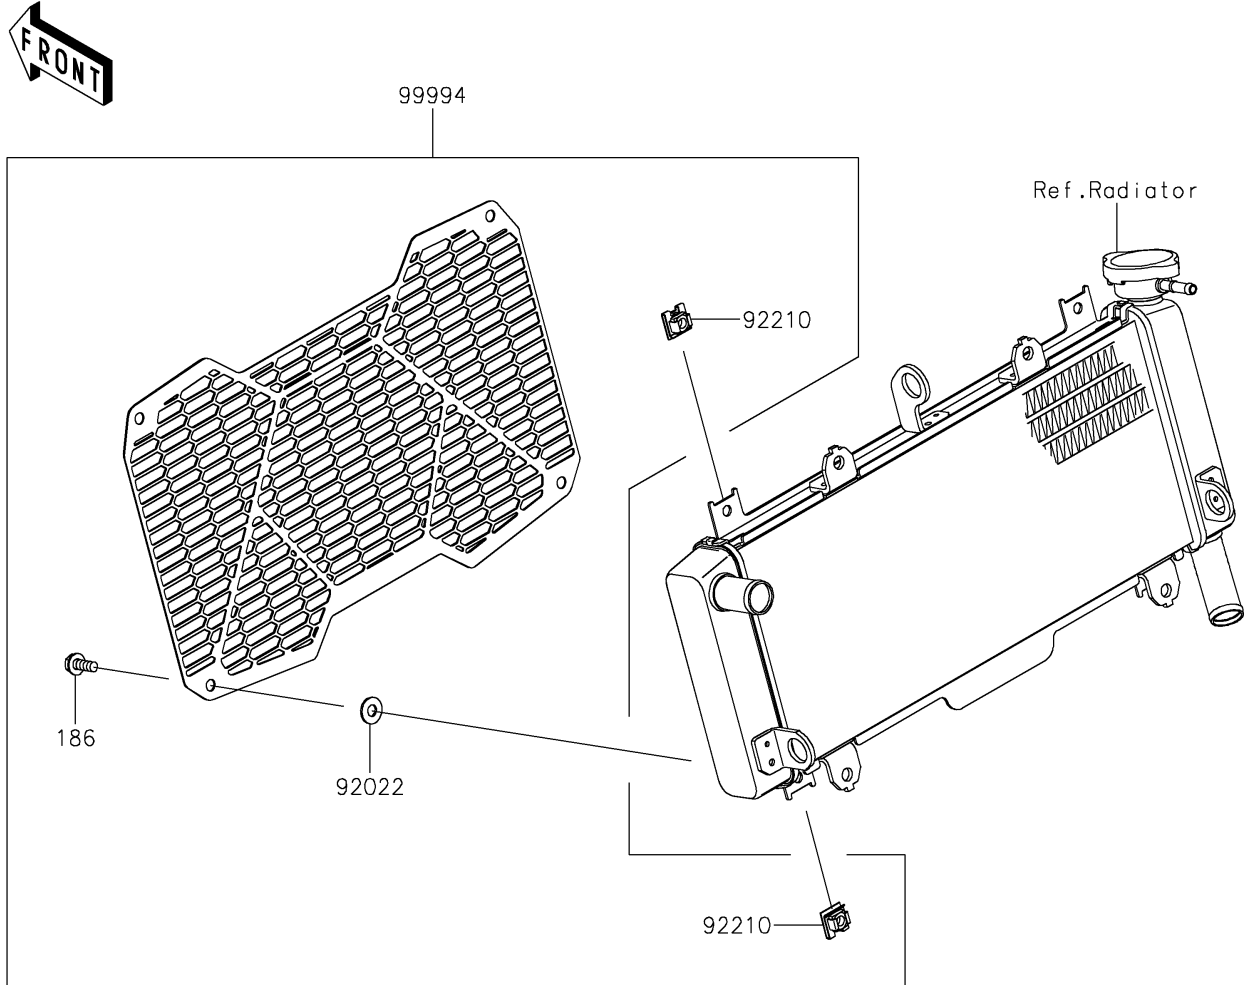

2025 Z650 PARTS DIAGRAM

Accessory(Radiator Screen and Cap)

F2910

2025 Z650 PARTS LIST

Accessory(Radiator Screen and Cap)

ITEM NAME	PART NUMBER	QUANTITY
WASHER,7X16X1.2 (Ref # 92022)	92022-024	4
NUT,CLIP,6MM (Ref # 92210)	92210-0867	4
KIT-ACCESSORY,RADIATOR SCREEN (Ref # 99994)	99994-0795	1
KIT-ACC,OIL FILLER CAP,BLACK (Ref # 99994A)	99994-1229	1
BOLT-UPSET-WP (Ref # 186)	186BA0616	4
O RING,20MM (Ref # 670)	670B2020	1