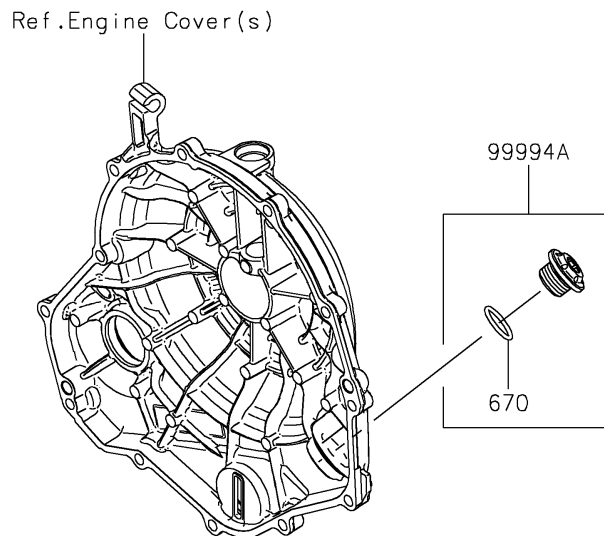

2025 Z650 PARTS DIAGRAM

Accessory(Radiator Screen and Cap)

F2910

2025 Z650 PARTS LIST

Accessory(Radiator Screen and Cap)

ITEM NAME	PART NUMBER	QUANTITY
WASHER,7X16X1.2 (Ref # 92022)	92022-024	4
NUT,CLIP,6MM (Ref # 92210)	92210-0867	4
KIT-ACCESSORY,RADIATOR SCREEN (Ref # 99994)	99994-0795	1
KIT-ACC,OIL FILLER CAP,BLACK (Ref # 99994A)	99994-1229	1
BOLT-UPSET-WP (Ref # 186)	186BA0616	4
O RING,20MM (Ref # 670)	670B2020	1