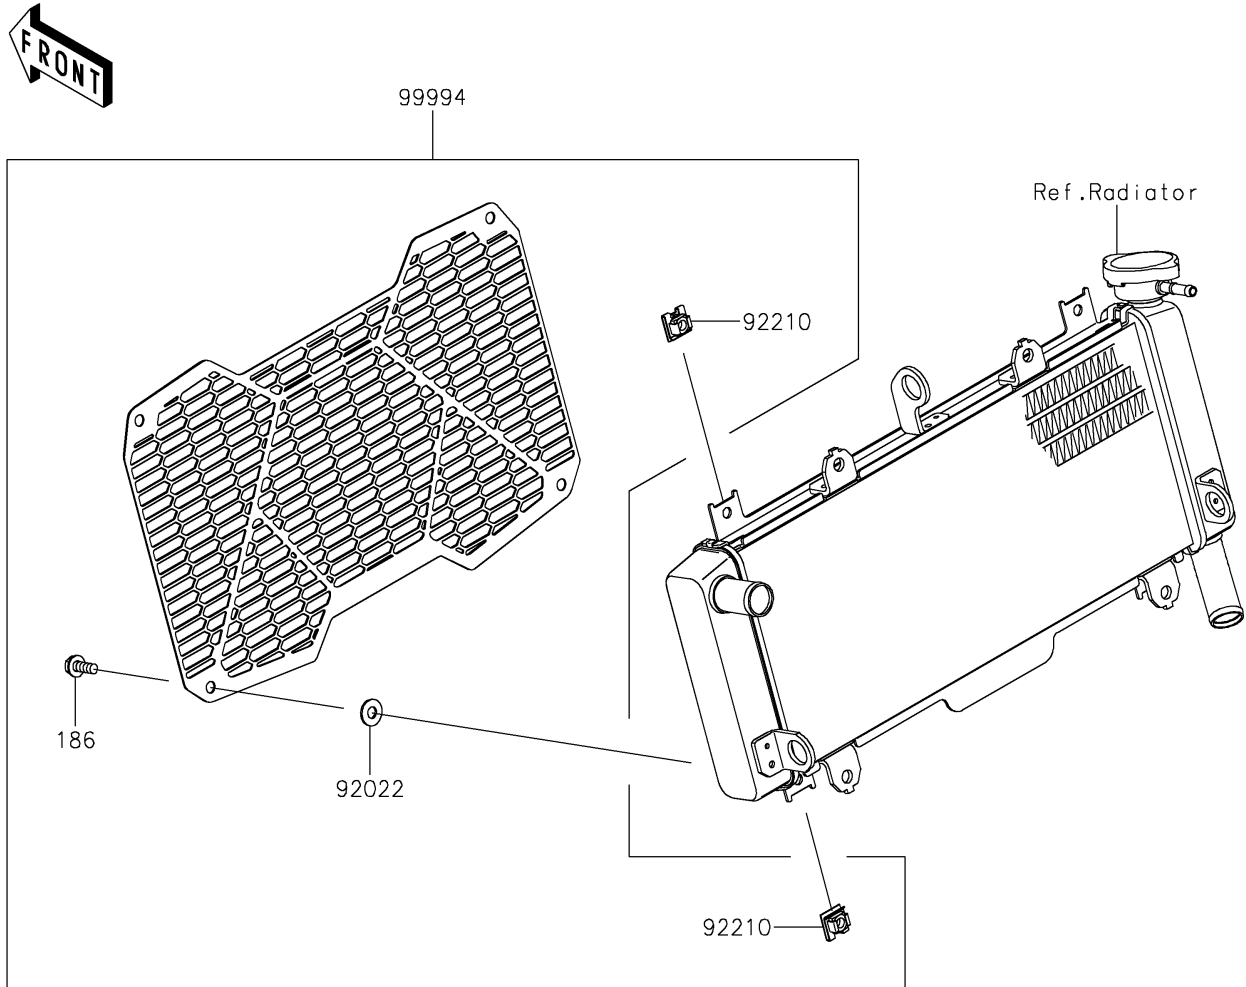

2025 Z650 PARTS DIAGRAM

Accessory(Radiator Screen and Cap)

F2910

2025 Z650 PARTS LIST

Accessory(Radiator Screen and Cap)

ITEM NAME	PART NUMBER	QUANTITY
WASHER,7X16X1.2 (Ref # 92022)	92022-024	4
NUT,CLIP,6MM (Ref # 92210)	92210-0867	4
KIT-ACCESSORY,RADIATOR SCREEN (Ref # 99994)	99994-0795	1
KIT-ACC,OIL FILLER CAP,BLACK (Ref # 99994A)	99994-1229	1
BOLT-UPSET-WP (Ref # 186)	186BA0616	4
O RING,20MM (Ref # 670)	670B2020	1