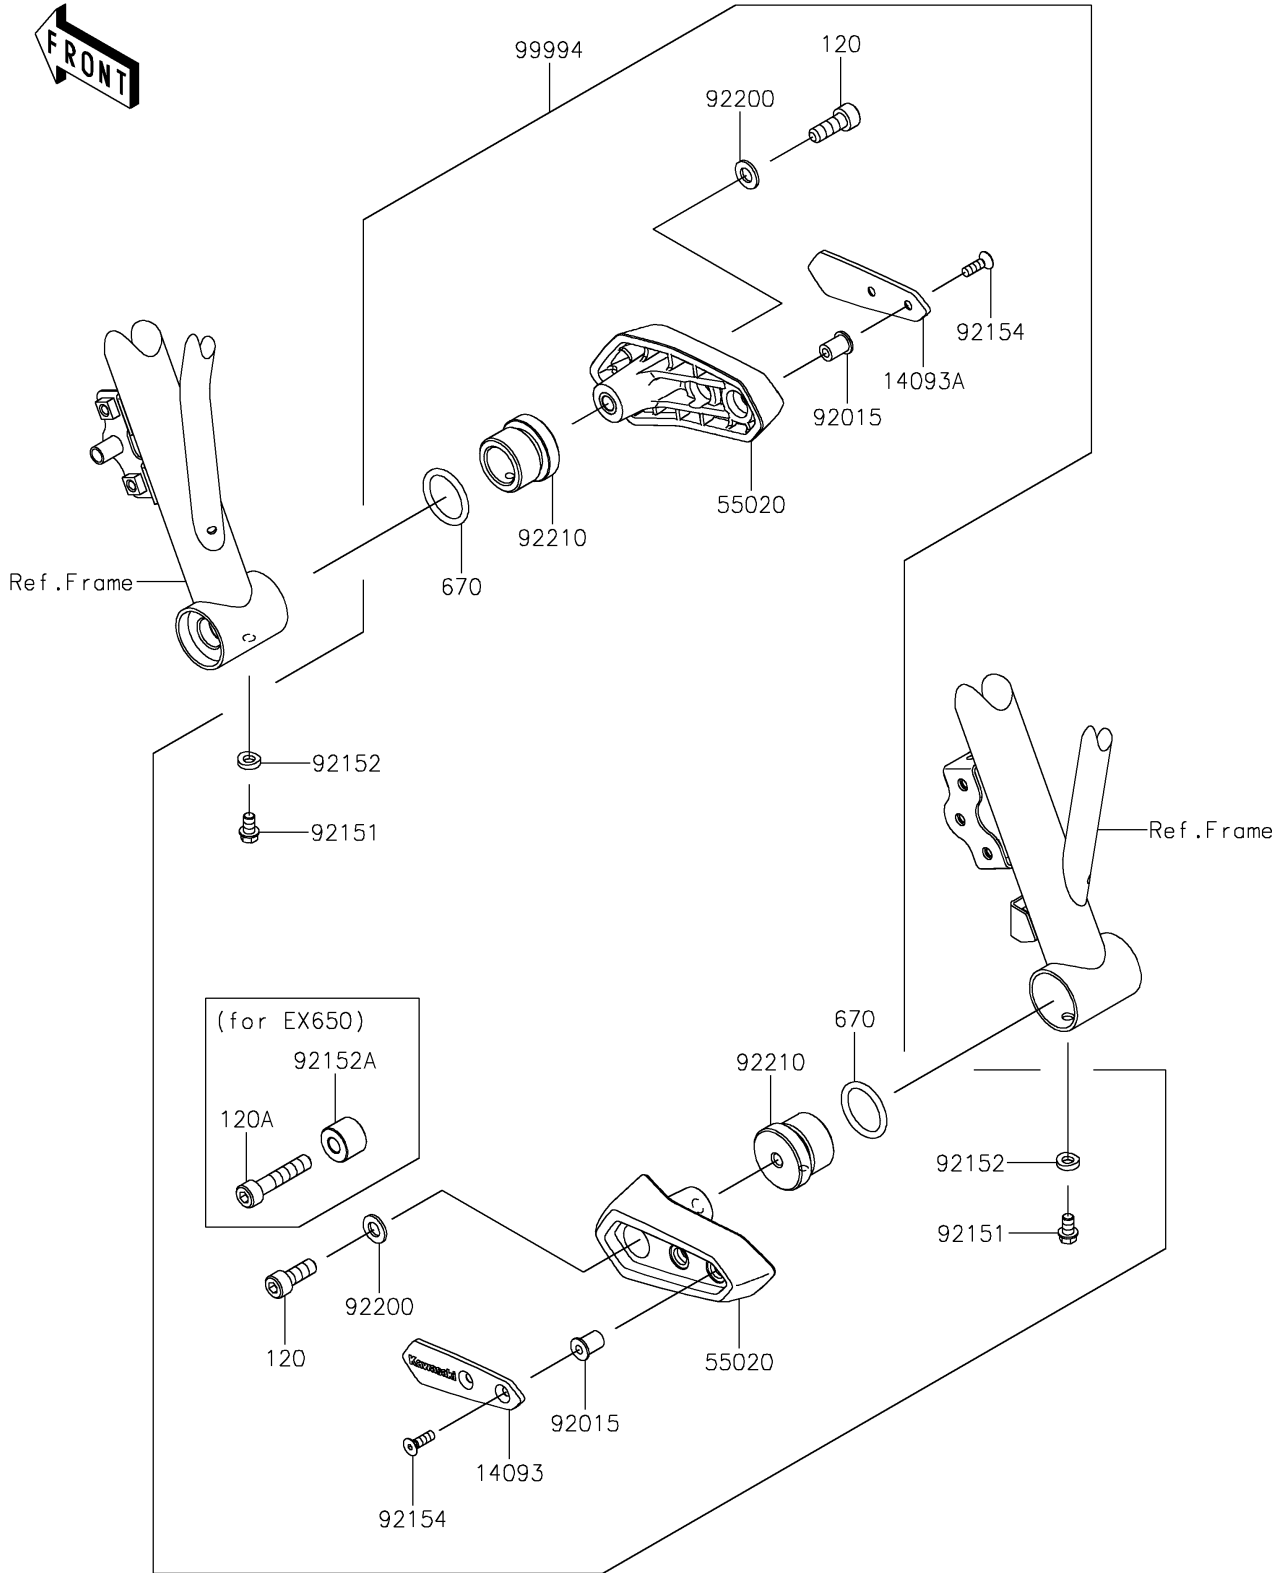

# 2023 Z650 PARTS DIAGRAM

Accessory(Frame Slider)

F2910A

## 2023 Z650 PARTS LIST

### Accessory(Frame Slider)

ITEM NAME	PART NUMBER	QUANTITY
COVER,SLIDER,LH (Ref # 14093)	14093-0350	1
COVER,SLIDER,RH (Ref # 14093A)	14093-0351	1
GUARD (Ref # 55020)	55020-1997	2
NUT,WELL,5MM (Ref # 92015)	92015-1757	4
BOLT,6X10 (Ref # 92151)	92151-1277	2
COLLAR,6.3X12 (Ref # 92152)	92152-2236	2
COLLAR,8.3X20X15 (Ref # 92152A)	92152-2237	1
BOLT,SOCKET,5X16 (Ref # 92154)	92154-1014	4
WASHER,8.4X16X1.6 (Ref # 92200)	92200-0807	2
NUT (Ref # 92210)	92210-1505	2
KIT-ACCESSORY,FRAME SLIDER (Ref # 99994)	99994-0797	1
BOLT-SOCKET,8X22 (Ref # 120)	120CA0822	2
BOLT-SOCKET,8X40 (Ref # 120A)	120CA0840	1
O RING,26MM (Ref # 670)	670B3026	2