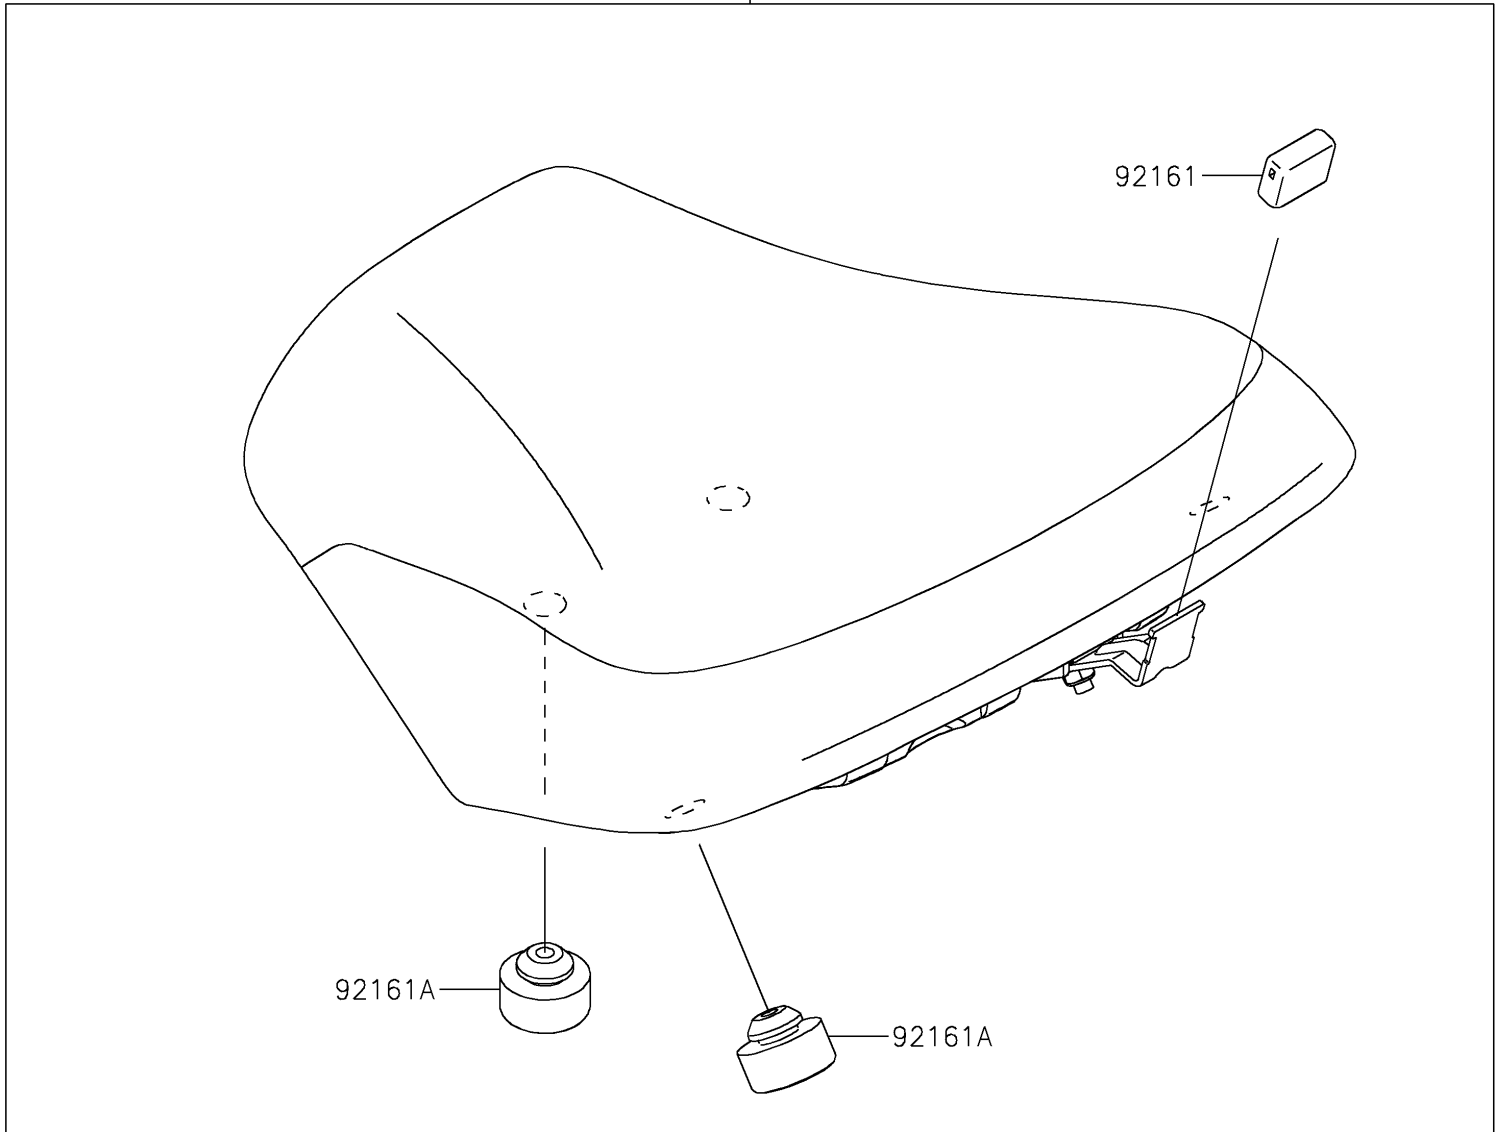

2023 Z650 PARTS DIAGRAM

Accessory(High Seat)

F2910C

99994

92161

92161A

92161A

2023 Z650 PARTS LIST

Accessory(High Seat)

ITEM NAME	PART NUMBER	QUANTITY
DAMPER,SEAT BRACKET,FR (Ref # 92161)	92161-1865	1
DAMPER,14X30X14.5 (Ref # 92161A)	92161-1970	4
KIT-ACCESSORY,HIGH-SEAT (Ref # 99994)	99994-1062	1