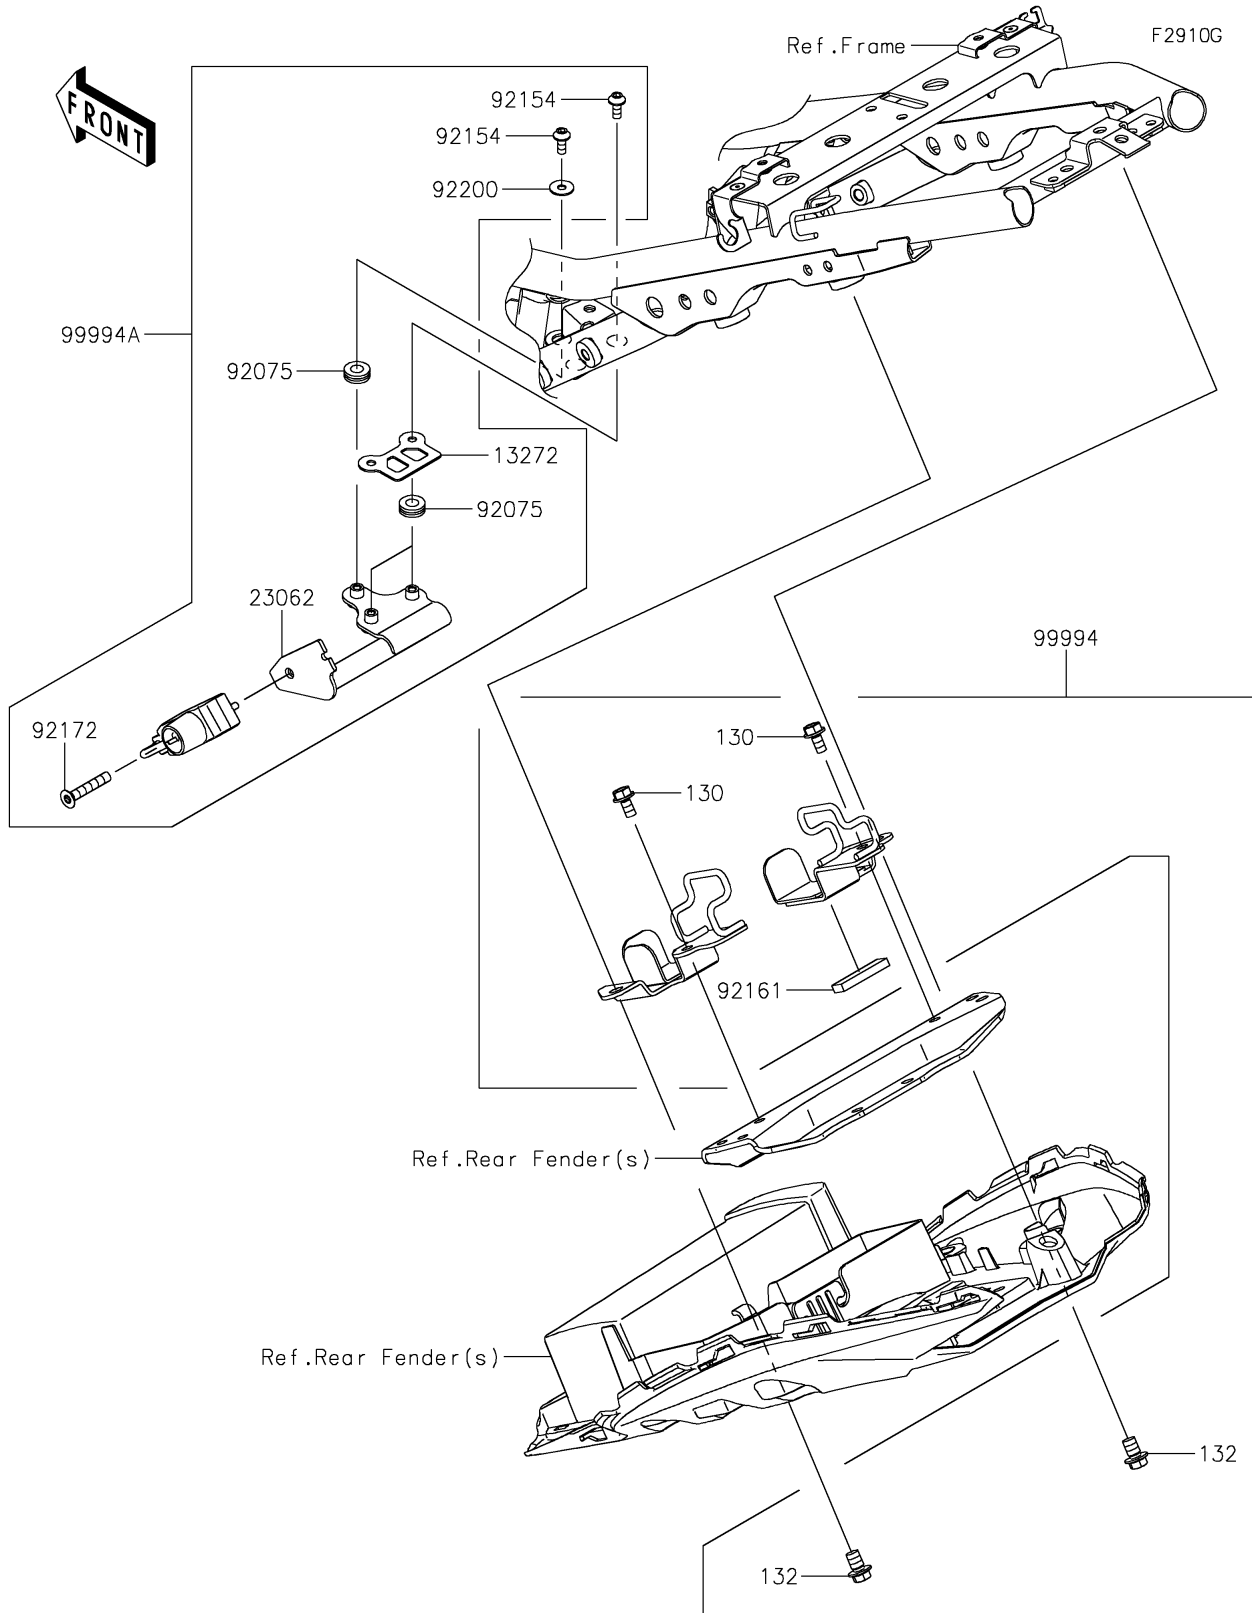

2024 Z650 PARTS DIAGRAM

Accessory(Safety and Security)

2024 Z650 PARTS LIST

Accessory(Safety and Security)

ITEM NAME	PART NUMBER	QUANTITY
PLATE (Ref # 13272)	13272-2967	1
BRACKET-COMP (Ref # 23062)	23062-1288	1
DAMPER (Ref # 92075)	92075-161	3
BOLT,SOCKET,5X12 (Ref # 92154)	92154-0917	3
DAMPER,TANK COVER (Ref # 92161)	92161-0804	1
SCREW,HEXLOBE,6X35 (Ref # 92172)	92172-0835	1
WASHER,5.2X15X1.0 (Ref # 92200)	92200-0456	1
KIT-ACC,BRACKET FOR U-LOCK (Ref # 99994)	99994-0985	1
HELMET LOCK (Ref # 99994A)	99994-1831	1
BOLT-FLANGED,6X12 (Ref # 130)	130BA0612	2
BOLT-FLANGED-SMALL (Ref # 132)	132BA0812	2