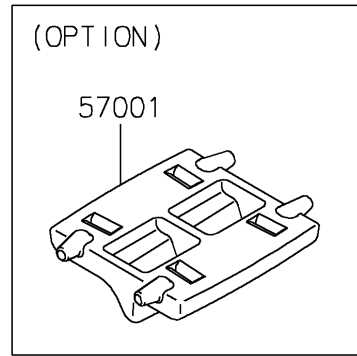

2023 Z650 PARTS DIAGRAM

Accessory(Decals)

F2910J

2023 Z650 PARTS LIST

Accessory(Decals)

ITEM NAME	PART NUMBER	QUANTITY
RIM STRIPE APPLICATOR (Ref # 57001)	57001-1752	AR
WHEEL RIM TAPE, GREEN (Ref # 99994)	99994-0932	1
WHEEL RIM TAPE, SILVER (Ref # 99994A)	99994-0933	1