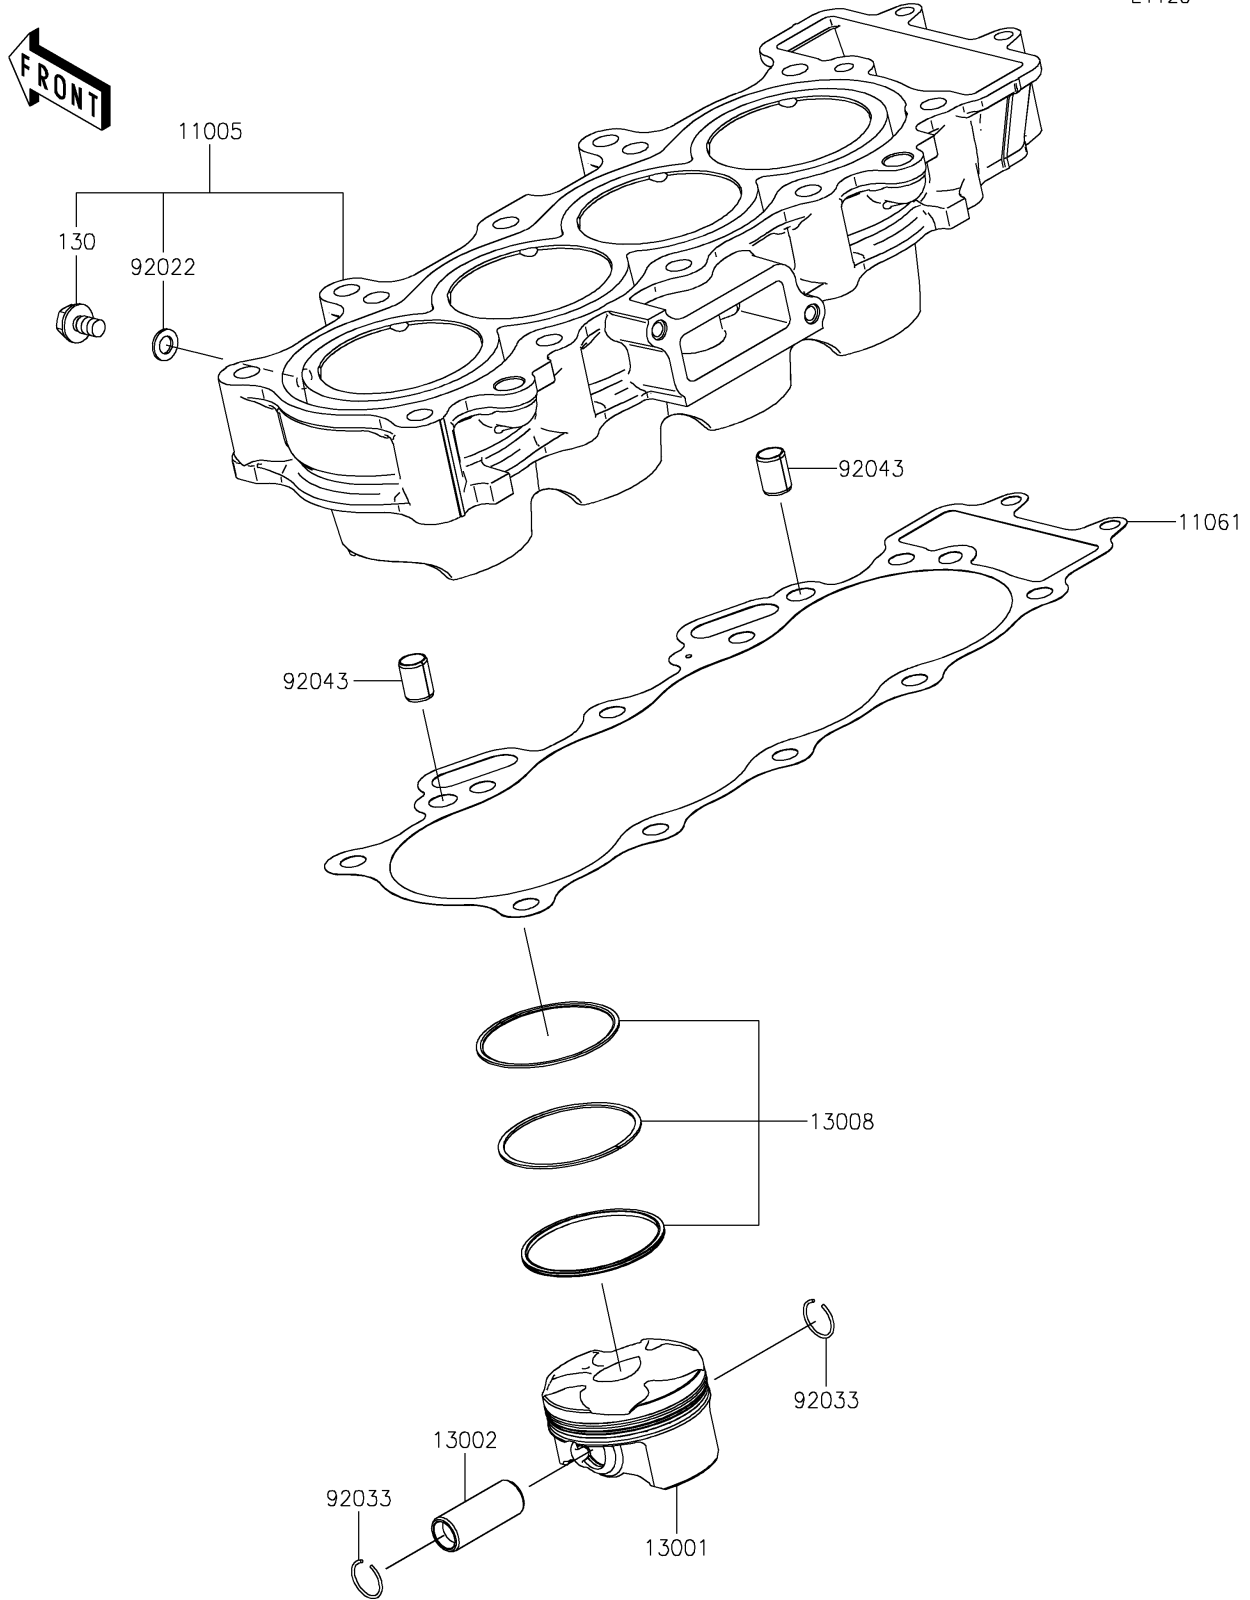

2023 Ninja ZX-4R ABS PARTS DIAGRAM

Cylinder/Piston(s)

E1120

2023 Ninja ZX-4R ABS PARTS LIST

Cylinder/Piston(s)

ITEM NAME	PART NUMBER	QUANTITY
CYLINDER-ENGINE (Ref # 11005)	11005-0732	1
GASKET,CYLINDER BASE (Ref # 11061)	11061-1551	1
PISTON-ENGINE (Ref # 13001)	13001-0842	4
PIN-PISTON (Ref # 13002)	13002-0732	4
RING-SET-PISTON (Ref # 13008)	13008-0605	4
WASHER,6.2X11X1 (Ref # 92022)	92022-304	1
RING-SNAP (Ref # 92033)	92033-1287	8
PIN,8.2X10X14 (Ref # 92043)	92043-1264	2
BOLT-FLANGED,6X10 (Ref # 130)	130BD0610	1