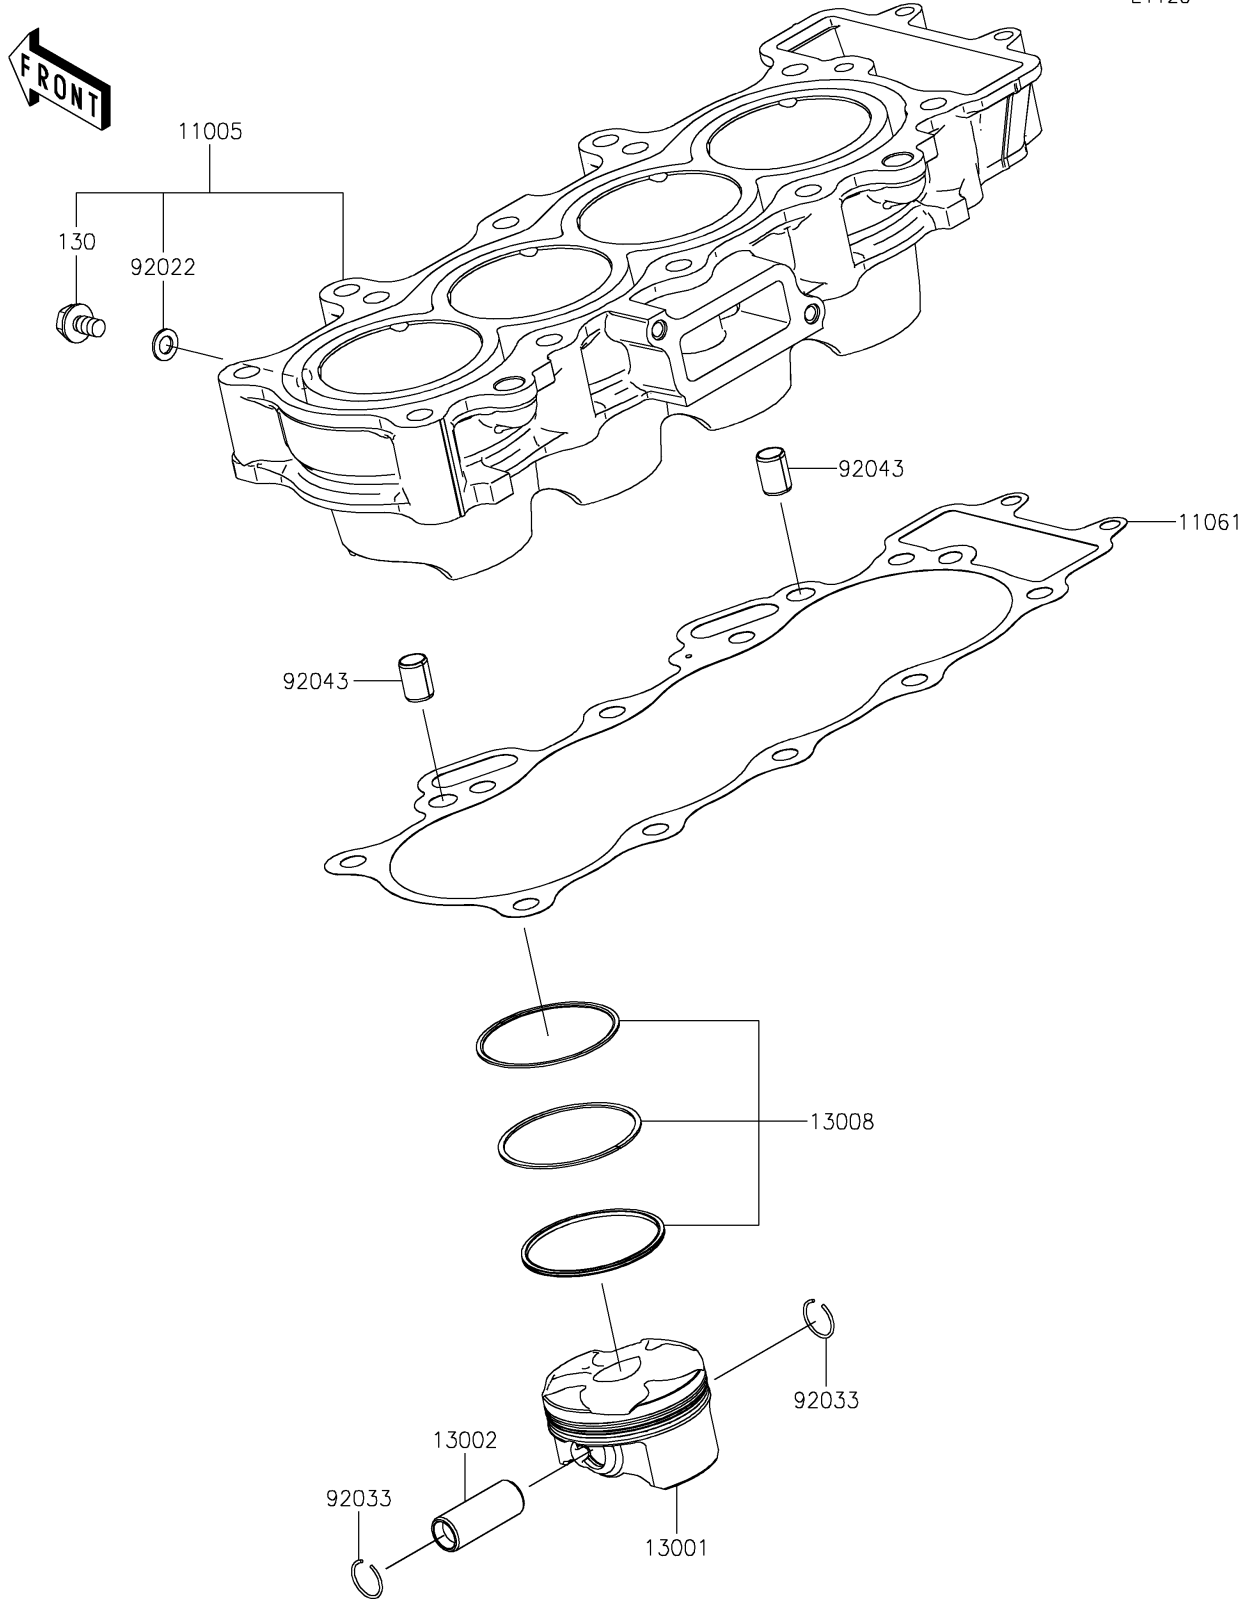

2025 Ninja ZX-4R ABS PARTS DIAGRAM

Cylinder/Piston(s)

E1120

2025 Ninja ZX-4R ABS PARTS LIST

Cylinder/Piston(s)

ITEM NAME	PART NUMBER	QUANTITY
CYLINDER-ENGINE (Ref # 11005)	11005-0732	1
GASKET,CYLINDER BASE (Ref # 11061)	11061-1551	1
PISTON-ENGINE (Ref # 13001)	13001-0842	4
PIN-PISTON (Ref # 13002)	13002-0732	4
RING-SET-PISTON (Ref # 13008)	13008-0605	4
WASHER,6.2X11X1 (Ref # 92022)	92022-304	1
RING-SNAP (Ref # 92033)	92033-1287	8
PIN,8.2X10X14 (Ref # 92043)	92043-1264	2
BOLT-FLANGED,6X10 (Ref # 130)	130BD0610	1