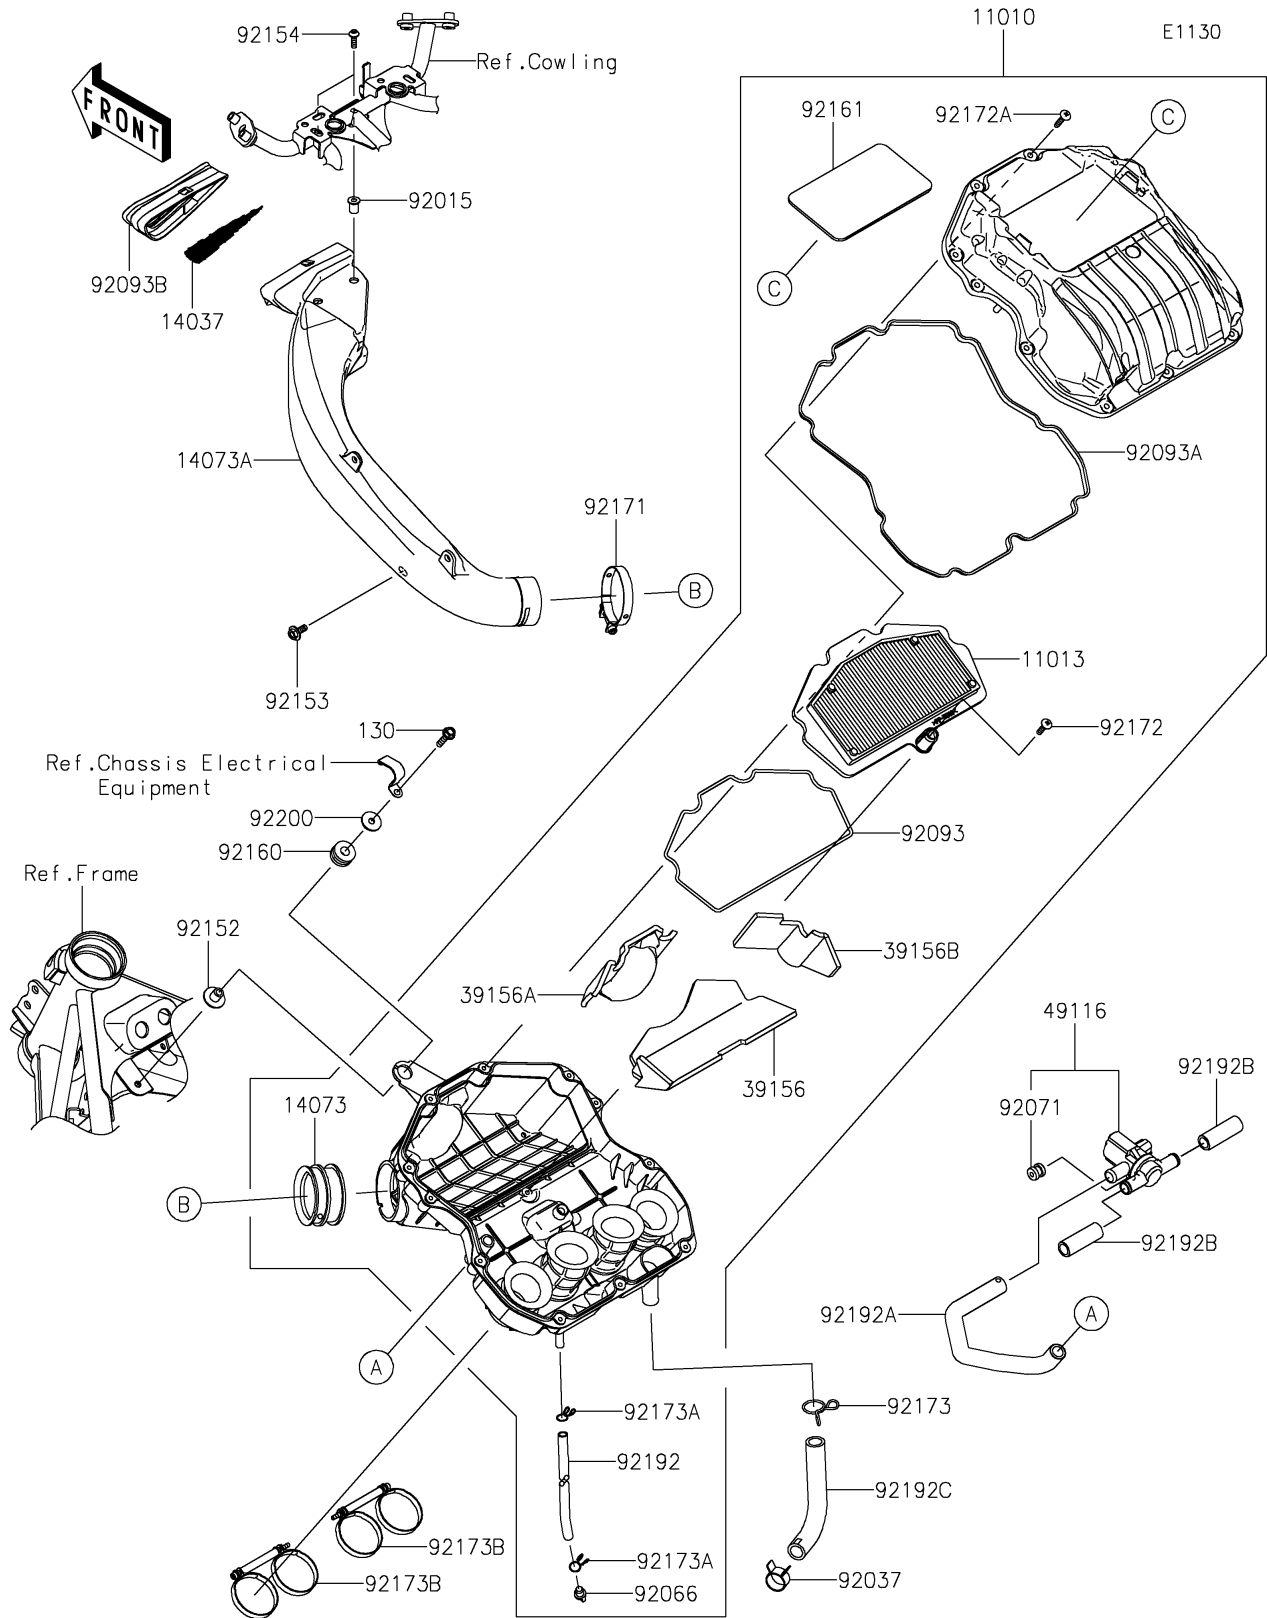

# 2023 Ninja ZX-4R ABS PARTS DIAGRAM

## 2023 Ninja ZX-4R ABS PARTS LIST

### Air Cleaner

ITEM NAME	PART NUMBER	QUANTITY
FILTER-ASSY-AIR (Ref # 11010)	11010-1820	1
ELEMENT-AIR FILTER (Ref # 11013)	11013-0812	1
SCREEN, RAM DUCT (Ref # 14037)	14037-0830	1
DUCT, RAM AIR (Ref # 14073)	14073-0952	1
DUCT-ASSY, RAM (Ref # 14073A)	14073-1920	1
PAD (Ref # 39156)	39156-2540	1
PAD (Ref # 39156A)	39156-2541	1
PAD (Ref # 39156B)	39156-2542	1
VALVE-ASSY, AIR CUT (Ref # 49116)	49116-0047	1
NUT, WELL, 5MM (Ref # 92015)	92015-1757	2
CLAMP, HOSE CLIP (Ref # 92037)	92037-1460	1
PLUG, DRAIN (Ref # 92066)	92066-0782	1
GROMMET (Ref # 92071)	92071-0026	1
SEAL, ELEMENT (Ref # 92093)	92093-0707	1
SEAL (Ref # 92093A)	92093-0739	1
SEAL, RAM DUCT (Ref # 92093B)	92093-0740	1
COLLAR, 6.5X10.5X13.1 (Ref # 92152)	92152-0547	1
BOLT, UPSET-WP, 6X16 (Ref # 92153)	92153-1587	1
BOLT, SOCKET, 5X16 (Ref # 92154)	92154-1701	2
DAMPER (Ref # 92160)	92160-1162	1
DAMPER (Ref # 92161)	92161-2440	1
CLAMP (Ref # 92171)	92171-0677	1
SCREW, TAPPING, 5X20 (Ref # 92172)	92172-0483	1
SCREW, 5X25 (Ref # 92172A)	92172-0891	11
CLAMP, 20MM (Ref # 92173)	92173-0190	1
CLAMP, 10MM (Ref # 92173A)	92173-2400	2
CLAMP (Ref # 92173B)	92173-2681	2
TUBE, 7X10X440 (Ref # 92192)	92192-2275	1
TUBE, ASWV-A/C (Ref # 92192A)	92192-2603	1

### Air Cleaner

ITEM NAME	PART NUMBER	QUANTITY
TUBE,ASWV-HEAD CAP (Ref # 92192B)	92192-2685	2
TUBE,BREATHER (Ref # 92192C)	92192-2695	1
WASHER,6.5X22X1.6 (Ref # 92200)	92200-1087	1
BOLT-FLANGED,6X25 (Ref # 130)	130BB0625	1