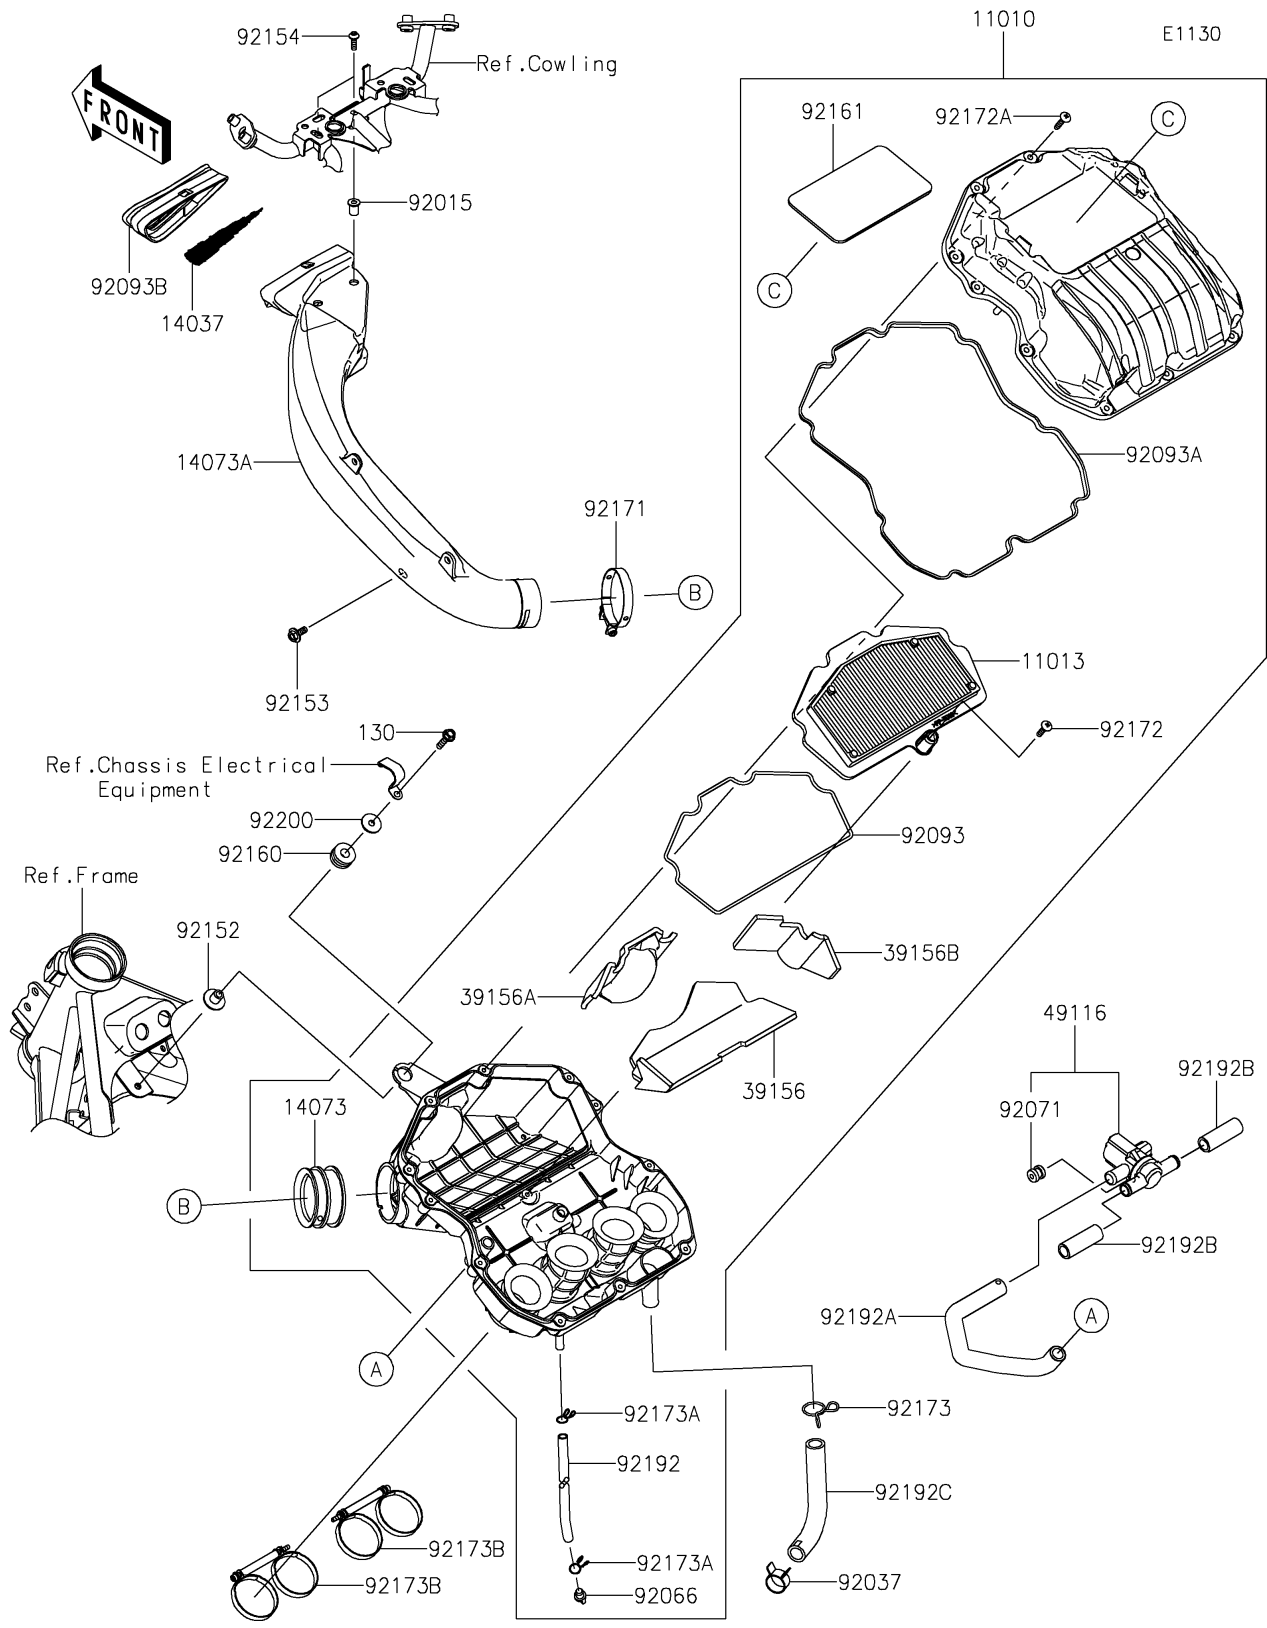

2024 Ninja ZX-4R ABS PARTS DIAGRAM

Air Cleaner

2024 Ninja ZX-4R ABS PARTS LIST

Air Cleaner

ITEM NAME	PART NUMBER	QUANTITY
FILTER-ASSY-AIR (Ref # 11010)	11010-1820	1
ELEMENT-AIR FILTER (Ref # 11013)	11013-0812	1
SCREEN, RAM DUCT (Ref # 14037)	14037-0830	1
DUCT, RAM AIR (Ref # 14073)	14073-0952	1
DUCT-ASSY, RAM (Ref # 14073A)	14073-1920	1
PAD (Ref # 39156)	39156-2540	1
PAD (Ref # 39156A)	39156-2541	1
PAD (Ref # 39156B)	39156-2542	1
VALVE-ASSY, AIR CUT (Ref # 49116)	49116-0047	1
NUT, WELL, 5MM (Ref # 92015)	92015-1757	2
CLAMP, HOSE CLIP (Ref # 92037)	92037-1460	1
PLUG, DRAIN (Ref # 92066)	92066-0782	1
GROMMET (Ref # 92071)	92071-0026	1
SEAL, ELEMENT (Ref # 92093)	92093-0707	1
SEAL (Ref # 92093A)	92093-0739	1
SEAL, RAM DUCT (Ref # 92093B)	92093-0740	1
COLLAR, 6.5X10.5X13.1 (Ref # 92152)	92152-0547	1
BOLT, UPSET-WP, 6X16 (Ref # 92153)	92153-1587	1
BOLT, SOCKET, 5X16 (Ref # 92154)	92154-1701	2
DAMPER (Ref # 92160)	92160-1162	1
DAMPER (Ref # 92161)	92161-2440	1
CLAMP (Ref # 92171)	92171-0677	1
SCREW, TAPPING, 5X20 (Ref # 92172)	92172-0483	1
SCREW, 5X25 (Ref # 92172A)	92172-0891	11
CLAMP, 20MM (Ref # 92173)	92173-0190	1
CLAMP, 10MM (Ref # 92173A)	92173-2400	2
CLAMP (Ref # 92173B)	92173-2681	2
TUBE, 7X10X440 (Ref # 92192)	92192-2275	1
TUBE, ASWV-A/C (Ref # 92192A)	92192-2603	1

2024 Ninja ZX-4R ABS PARTS LIST

Air Cleaner

ITEM NAME	PART NUMBER	QUANTITY
TUBE,ASWV-HEAD CAP (Ref # 92192B)	92192-2685	2
TUBE,BREATHER (Ref # 92192C)	92192-2695	1
WASHER,6.5X22X1.6 (Ref # 92200)	92200-1087	1
BOLT-FLANGED,6X25 (Ref # 130)	130BB0625	1