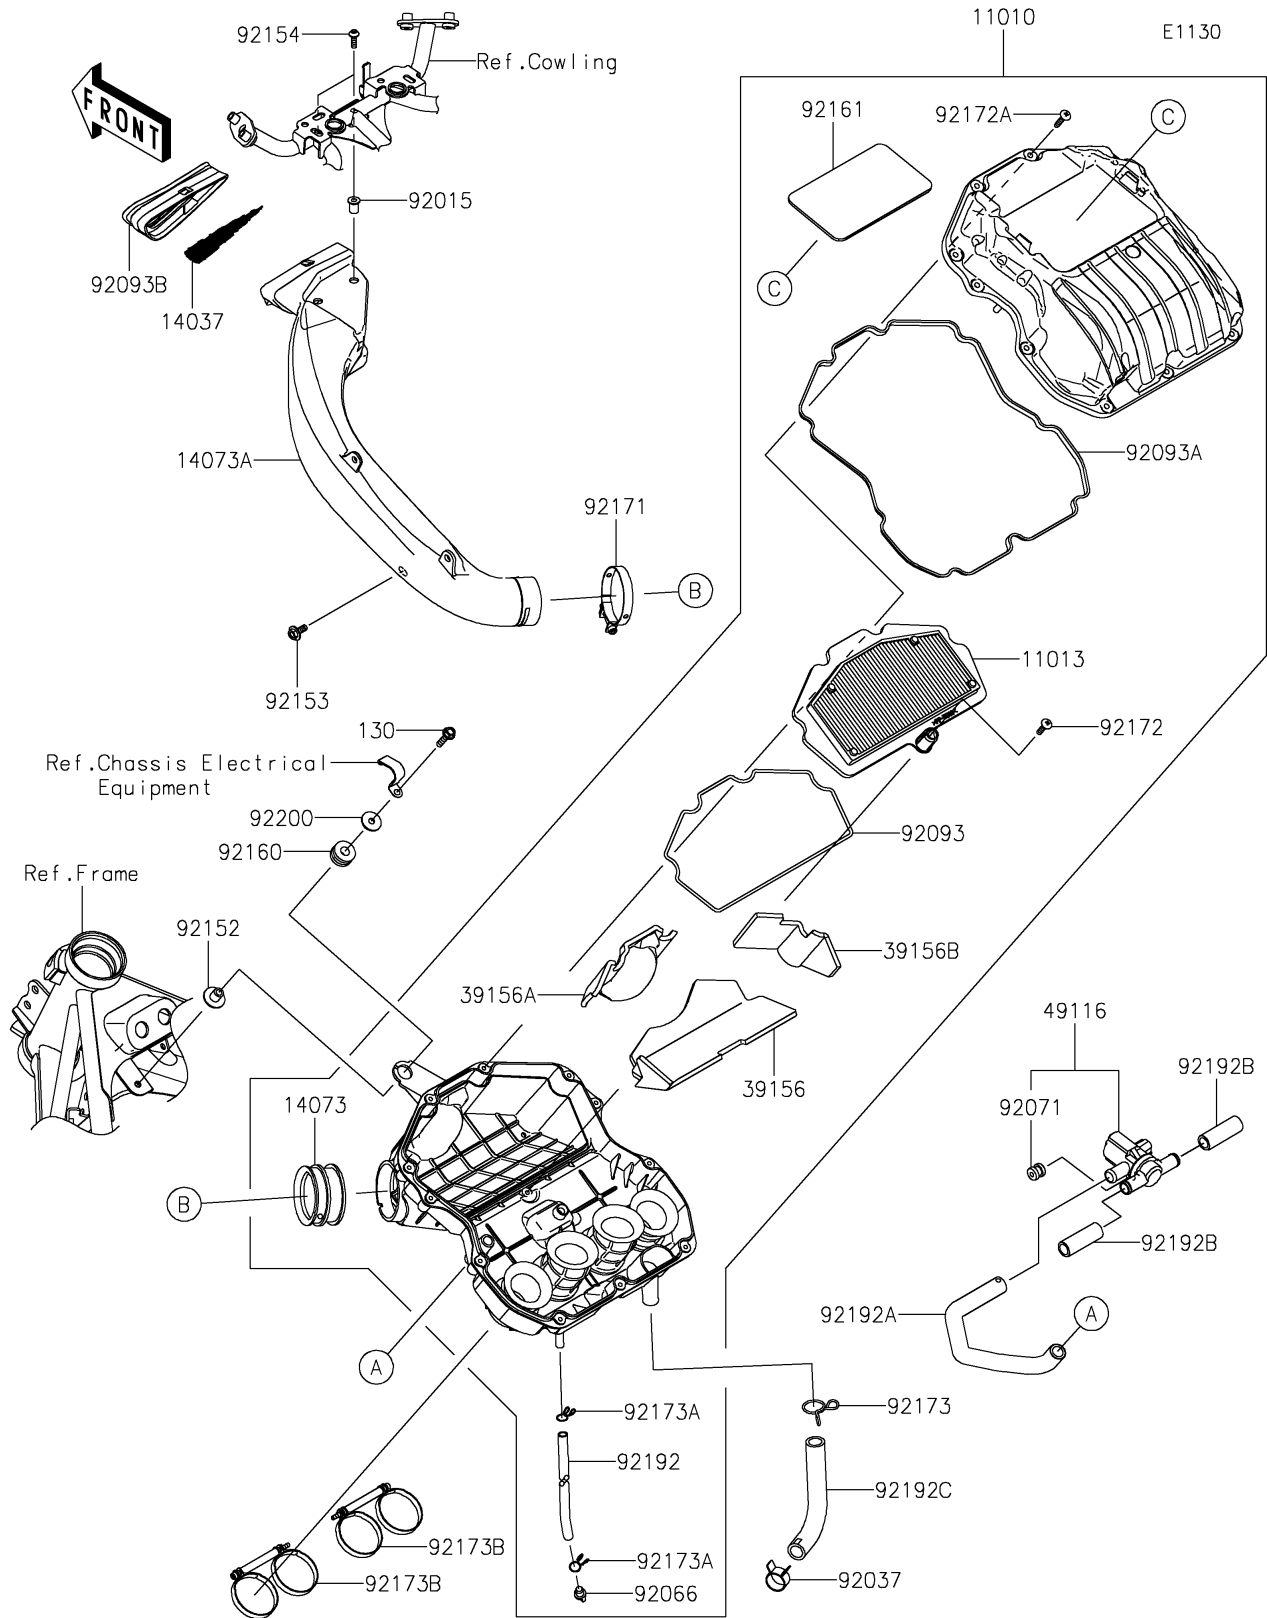

2025 Ninja ZX-4R ABS PARTS DIAGRAM

Air Cleaner

2025 Ninja ZX-4R ABS PARTS LIST

Air Cleaner

ITEM NAME	PART NUMBER	QUANTITY
FILTER-ASSY-AIR (Ref # 11010)	11010-1820	1
ELEMENT-AIR FILTER (Ref # 11013)	11013-0812	1
SCREEN, RAM DUCT (Ref # 14037)	14037-0830	1
DUCT, RAM AIR (Ref # 14073)	14073-0952	1
DUCT-ASSY, RAM (Ref # 14073A)	14073-1920	1
PAD (Ref # 39156)	39156-2540	1
PAD (Ref # 39156A)	39156-2541	1
PAD (Ref # 39156B)	39156-2542	1
VALVE-ASSY, AIR CUT (Ref # 49116)	49116-0047	1
NUT, WELL, 5MM (Ref # 92015)	92015-1757	2
CLAMP, HOSE CLIP (Ref # 92037)	92037-1460	1
PLUG, DRAIN (Ref # 92066)	92066-0782	1
GROMMET (Ref # 92071)	92071-0026	1
SEAL, ELEMENT (Ref # 92093)	92093-0707	1
SEAL (Ref # 92093A)	92093-0739	1
SEAL, RAM DUCT (Ref # 92093B)	92093-0740	1
COLLAR, 6.5X10.5X13.1 (Ref # 92152)	92152-0547	1
BOLT, UPSET-WP, 6X16 (Ref # 92153)	92153-1587	1
BOLT, SOCKET, 5X16 (Ref # 92154)	92154-1701	2
DAMPER (Ref # 92160)	92160-1162	1
DAMPER (Ref # 92161)	92161-2440	1
CLAMP (Ref # 92171)	92171-0677	1
SCREW, TAPPING, 5X20 (Ref # 92172)	92172-0483	1
SCREW, 5X25 (Ref # 92172A)	92172-0891	11
CLAMP, 20MM (Ref # 92173)	92173-0190	1
CLAMP, 10MM (Ref # 92173A)	92173-2400	2
CLAMP (Ref # 92173B)	92173-2681	2
TUBE, 7X10X440 (Ref # 92192)	92192-2275	1
TUBE, ASWV-A/C (Ref # 92192A)	92192-2603	1

2025 Ninja ZX-4R ABS PARTS LIST

Air Cleaner

ITEM NAME	PART NUMBER	QUANTITY
TUBE,ASWV-HEAD CAP (Ref # 92192B)	92192-2685	2
TUBE,BREATHER (Ref # 92192C)	92192-2695	1
WASHER,6.5X22X1.6 (Ref # 92200)	92200-1087	1
BOLT-FLANGED,6X25 (Ref # 130)	130BB0625	1