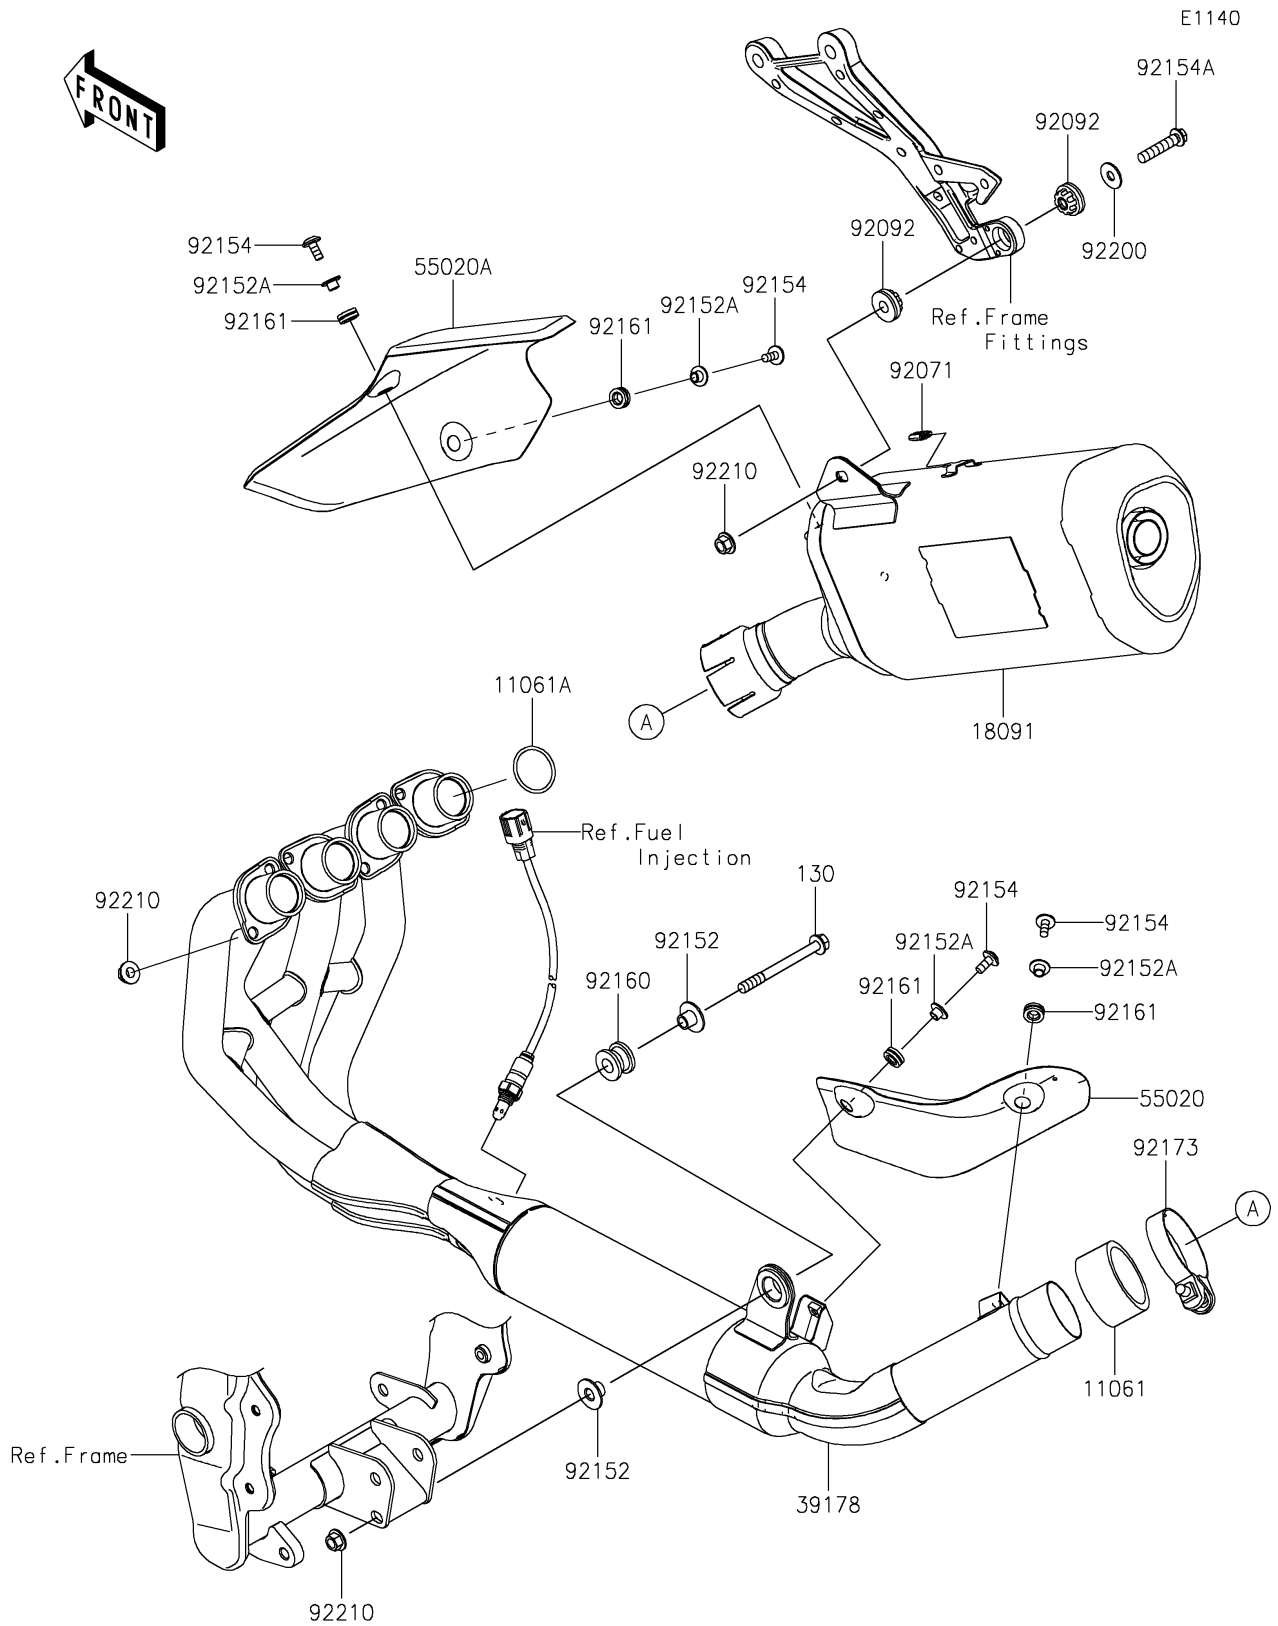

2023 Ninja ZX-4R ABS PARTS DIAGRAM

Muffler(s)

2023 Ninja ZX-4R ABS PARTS LIST

Muffler(s)

ITEM NAME	PART NUMBER	QUANTITY
GASKET,50.8X62X30 (Ref # 11061)	11061-0447	1
GASKET,MANIFOLD (Ref # 11061A)	11061-1372	4
BODY-COMP-MUFFLER (Ref # 18091)	18091-1269	1
MANIFOLD-COMP-EXHAUST (Ref # 39178)	39178-0454	1
GUARD,FR (Ref # 55020)	55020-2391	1
GUARD,RR (Ref # 55020A)	55020-2392	1
GROMMET (Ref # 92071)	92071-0760	1
BUSHING-RUBBER (Ref # 92092)	92092-0044	2
COLLAR (Ref # 92152)	92152-2367	2
COLLAR,6.3X8.3X16 (Ref # 92152A)	92152-2850	4
BOLT,SOCKET,6X14 (Ref # 92154)	92154-0907	4
BOLT,FLANGED,8X40 (Ref # 92154A)	92154-4399	1
DAMPER,MUFFLER MOUNT (Ref # 92160)	92160-1116	1
DAMPER (Ref # 92161)	92161-1475	4
CLAMP (Ref # 92173)	92173-2516	1
WASHER,8.0X22.0X1.5 (Ref # 92200)	92200-0174	1
NUT (Ref # 92210)	92210-1312	10
BOLT-FLANGED,8X85 (Ref # 130)	130CB0885	1