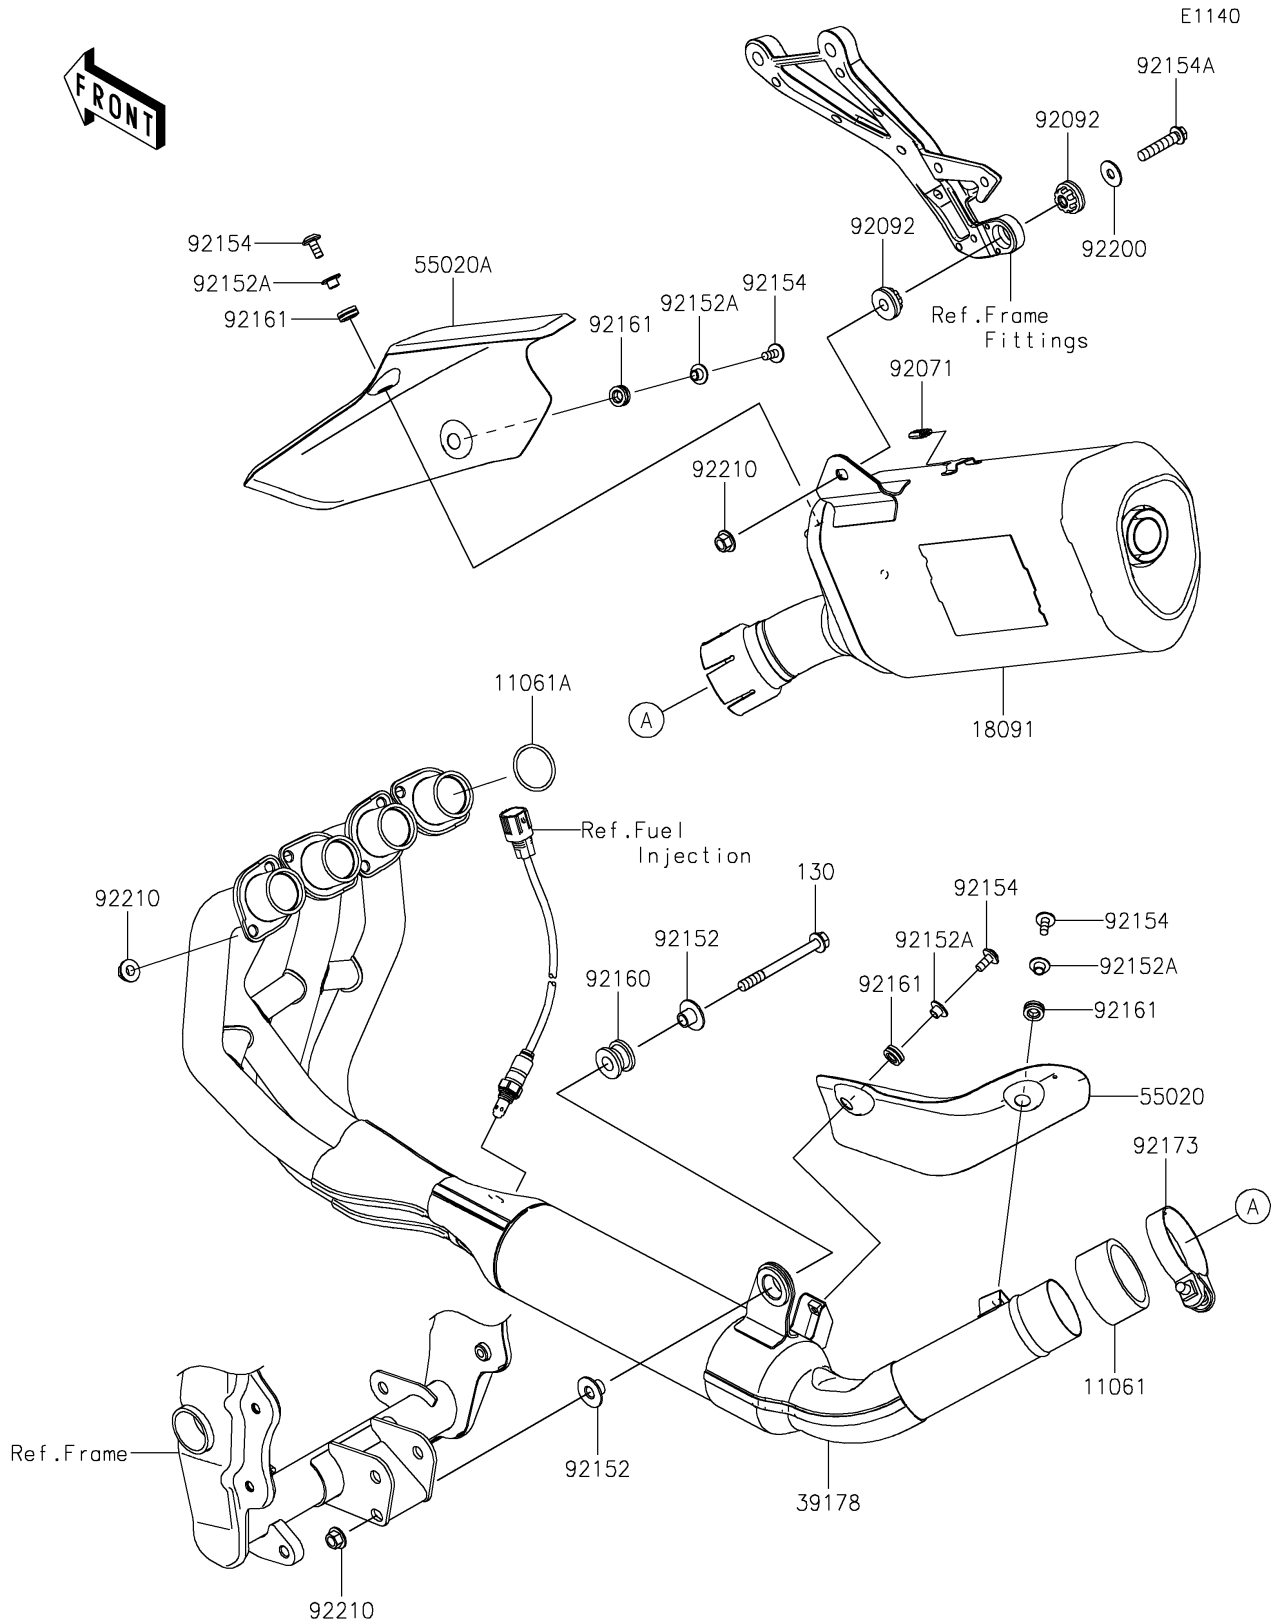

2024 NINJA® ZX™-4R ABS PARTS DIAGRAM

Muffler(s)

2024 NINJA® ZX™ -4R ABS PARTS LIST

Muffler(s)

ITEM NAME	PART NUMBER	QUANTITY
GASKET,50.8X62X30 (Ref # 11061)	11061-0447	1
GASKET,MANIFOLD (Ref # 11061A)	11061-1372	4
BODY-COMP-MUFFLER (Ref # 18091)	18091-1269	1
MANIFOLD-COMP-EXHAUST (Ref # 39178)	39178-0454	1
GUARD,FR (Ref # 55020)	55020-2391	1
GUARD,RR (Ref # 55020A)	55020-2392	1
GROMMET (Ref # 92071)	92071-0760	1
BUSHING-RUBBER (Ref # 92092)	92092-0044	2
COLLAR (Ref # 92152)	92152-2367	2
COLLAR,6.3X8.3X16 (Ref # 92152A)	92152-2850	4
BOLT,SOCKET,6X14 (Ref # 92154)	92154-0907	4
BOLT,FLANGED,8X40 (Ref # 92154A)	92154-4399	1
DAMPER,MUFFLER MOUNT (Ref # 92160)	92160-1116	1
DAMPER (Ref # 92161)	92161-1475	4
CLAMP (Ref # 92173)	92173-2516	1
WASHER,8.0X22.0X1.5 (Ref # 92200)	92200-0174	1
NUT (Ref # 92210)	92210-1312	10
BOLT-FLANGED,8X85 (Ref # 130)	130CB0885	1