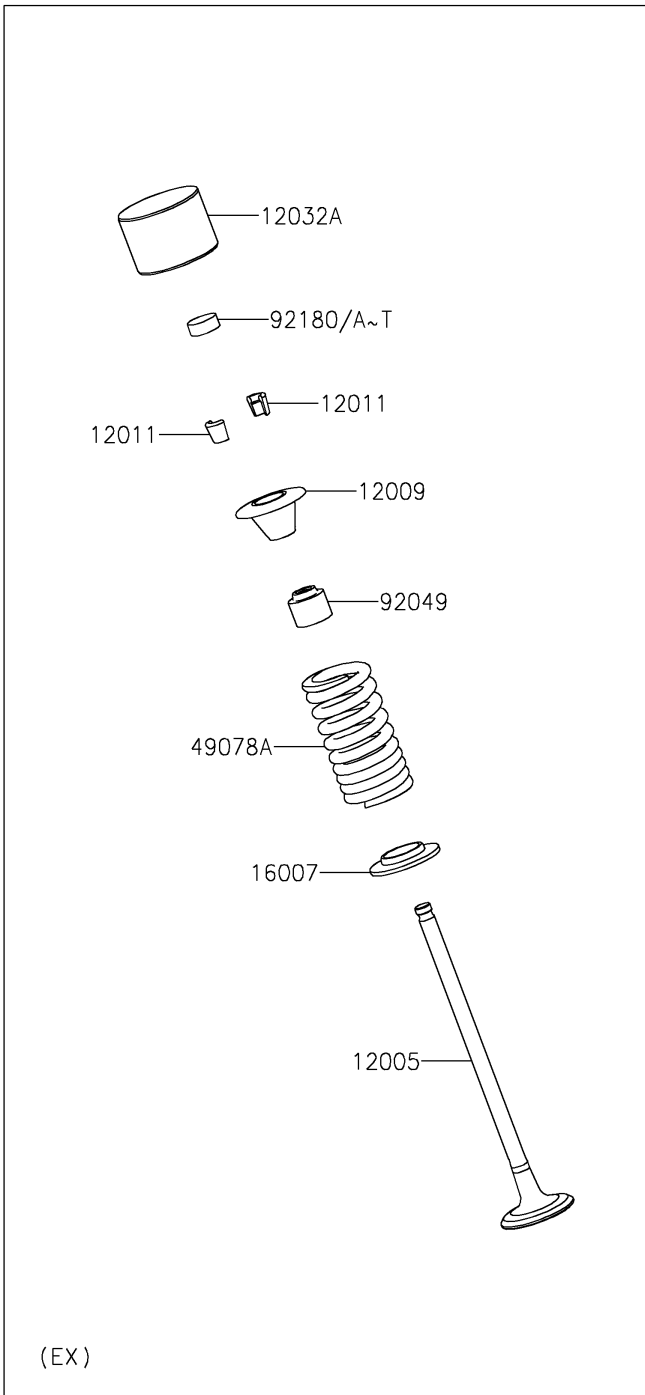

# 2023 Ninja ZX-4R ABS PARTS DIAGRAM

Valve(s)

E1210

## 2023 Ninja ZX-4R ABS PARTS LIST

Valve(s)

ITEM NAME	PART NUMBER	QUANTITY
VALVE-INTAKE (Ref # 12004)	12004-0778	8
VALVE-EXHAUST (Ref # 12005)	12005-0802	8
RETAINER-VALVE SPRING (Ref # 12009)	12009-0048	8
RETAINER-VALVE SPRING (Ref # 12009A)	12009-0719	8
COLLET (Ref # 12011)	12011-1052	32
TAPPET,INTAKE (Ref # 12032)	12032-0037	8
TAPPET,EXHAUST (Ref # 12032A)	12032-0038	8
SEAT-SPRING (Ref # 16007)	16007-0762	8
SEAT-SPRING (Ref # 16007A)	16007-0782	8
SPRING-ENGINE VALVE,INTAKE (Ref # 49078)	49078-0800	8
SPRING-ENGINE VALVE,EXHAUST (Ref # 49078A)	49078-0801	8
SEAL-OIL,VALVE GUIDE (Ref # 92049)	92049-1308	16
SHIM,T=2.50 (Ref # 92180)	92180-1014	16
SHIM,T=2.55 (Ref # 92180A)	92180-1016	AR
SHIM,T=2.60 (Ref # 92180B)	92180-1018	AR
SHIM,T=2.65 (Ref # 92180C)	92180-1020	AR
SHIM,T=2.70 (Ref # 92180D)	92180-1022	AR
SHIM,T=2.75 (Ref # 92180E)	92180-1024	AR
SHIM,T=2.80 (Ref # 92180F)	92180-1026	AR
SHIM,T=2.85 (Ref # 92180G)	92180-1028	AR
SHIM,T=2.90 (Ref # 92180H)	92180-1030	AR
SHIM,T=2.95 (Ref # 92180I)	92180-1032	AR
SHIM,T=3.00 (Ref # 92180J)	92180-1034	AR
SHIM,T=3.05 (Ref # 92180K)	92180-1036	AR
SHIM,T=3.10 (Ref # 92180L)	92180-1038	AR
SHIM,T=3.15 (Ref # 92180M)	92180-1040	AR
SHIM,T=3.20 (Ref # 92180N)	92180-1042	AR
SHIM,T=3.25 (Ref # 92180O)	92180-1044	AR
SHIM,T=3.30 (Ref # 92180P)	92180-1046	AR

## 2023 Ninja ZX-4R ABS PARTS LIST

Valve(s)

ITEM NAME	PART NUMBER	QUANTITY
SHIM,T=3.35 (Ref # 92180Q)	92180-1048	AR
SHIM,T=3.40 (Ref # 92180R)	92180-1050	AR
SHIM,T=3.45 (Ref # 92180S)	92180-1052	AR
SHIM,T=3.50 (Ref # 92180T)	92180-1054	AR