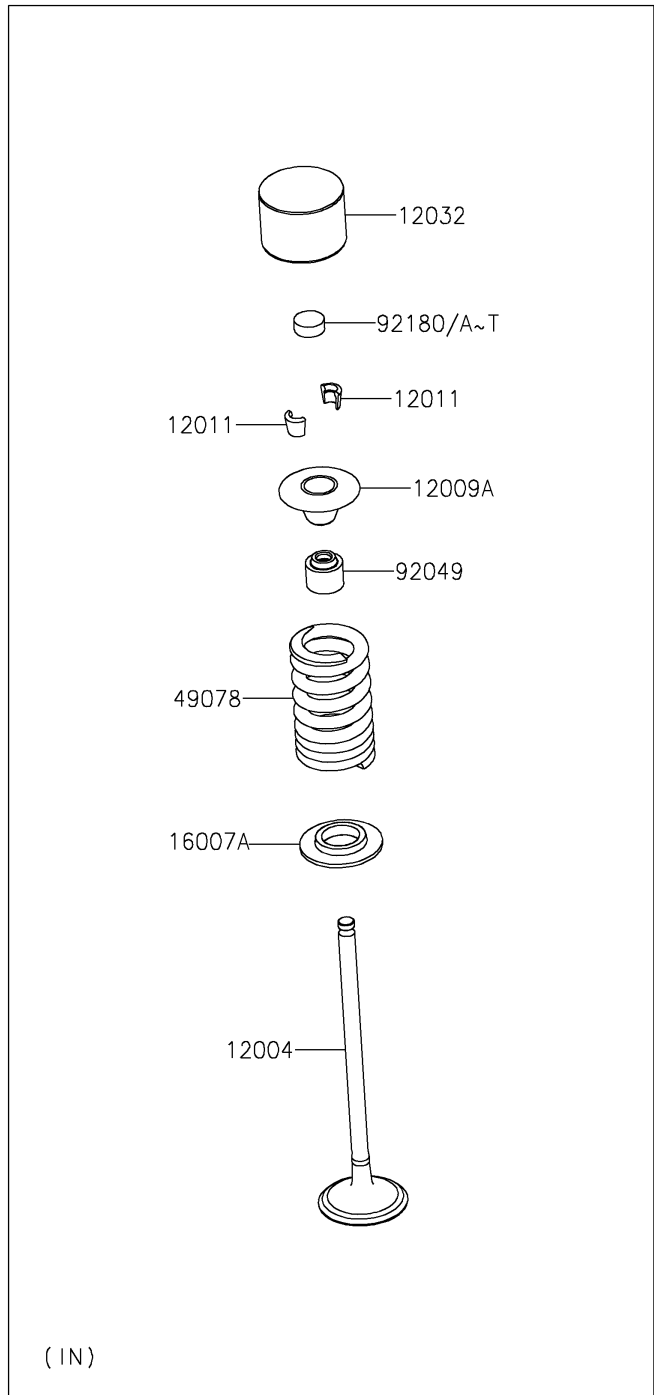

# 2023 Ninja ZX-4R ABS PARTS DIAGRAM

Valve(s)

E1210

## 2023 Ninja ZX-4R ABS PARTS LIST

Valve(s)

ITEM NAME	PART NUMBER	QUANTITY
VALVE-INTAKE (Ref # 12004)	12004-0778	8
VALVE-EXHAUST (Ref # 12005)	12005-0802	8
RETAINER-VALVE SPRING (Ref # 12009)	12009-0048	8
RETAINER-VALVE SPRING (Ref # 12009A)	12009-0719	8
COLLET (Ref # 12011)	12011-1052	32
TAPPET,INTAKE (Ref # 12032)	12032-0037	8
TAPPET,EXHAUST (Ref # 12032A)	12032-0038	8
SEAT-SPRING (Ref # 16007)	16007-0762	8
SEAT-SPRING (Ref # 16007A)	16007-0782	8
SPRING-ENGINE VALVE,INTAKE (Ref # 49078)	49078-0800	8
SPRING-ENGINE VALVE,EXHAUST (Ref # 49078A)	49078-0801	8
SEAL-OIL,VALVE GUIDE (Ref # 92049)	92049-1308	16
SHIM,T=2.50 (Ref # 92180)	92180-1014	16
SHIM,T=2.55 (Ref # 92180A)	92180-1016	AR
SHIM,T=2.60 (Ref # 92180B)	92180-1018	AR
SHIM,T=2.65 (Ref # 92180C)	92180-1020	AR
SHIM,T=2.70 (Ref # 92180D)	92180-1022	AR
SHIM,T=2.75 (Ref # 92180E)	92180-1024	AR
SHIM,T=2.80 (Ref # 92180F)	92180-1026	AR
SHIM,T=2.85 (Ref # 92180G)	92180-1028	AR
SHIM,T=2.90 (Ref # 92180H)	92180-1030	AR
SHIM,T=2.95 (Ref # 92180I)	92180-1032	AR
SHIM,T=3.00 (Ref # 92180J)	92180-1034	AR
SHIM,T=3.05 (Ref # 92180K)	92180-1036	AR
SHIM,T=3.10 (Ref # 92180L)	92180-1038	AR
SHIM,T=3.15 (Ref # 92180M)	92180-1040	AR
SHIM,T=3.20 (Ref # 92180N)	92180-1042	AR
SHIM,T=3.25 (Ref # 92180O)	92180-1044	AR
SHIM,T=3.30 (Ref # 92180P)	92180-1046	AR

## 2023 Ninja ZX-4R ABS PARTS LIST

Valve(s)

ITEM NAME	PART NUMBER	QUANTITY
SHIM,T=3.35 (Ref # 92180Q)	92180-1048	AR
SHIM,T=3.40 (Ref # 92180R)	92180-1050	AR
SHIM,T=3.45 (Ref # 92180S)	92180-1052	AR
SHIM,T=3.50 (Ref # 92180T)	92180-1054	AR