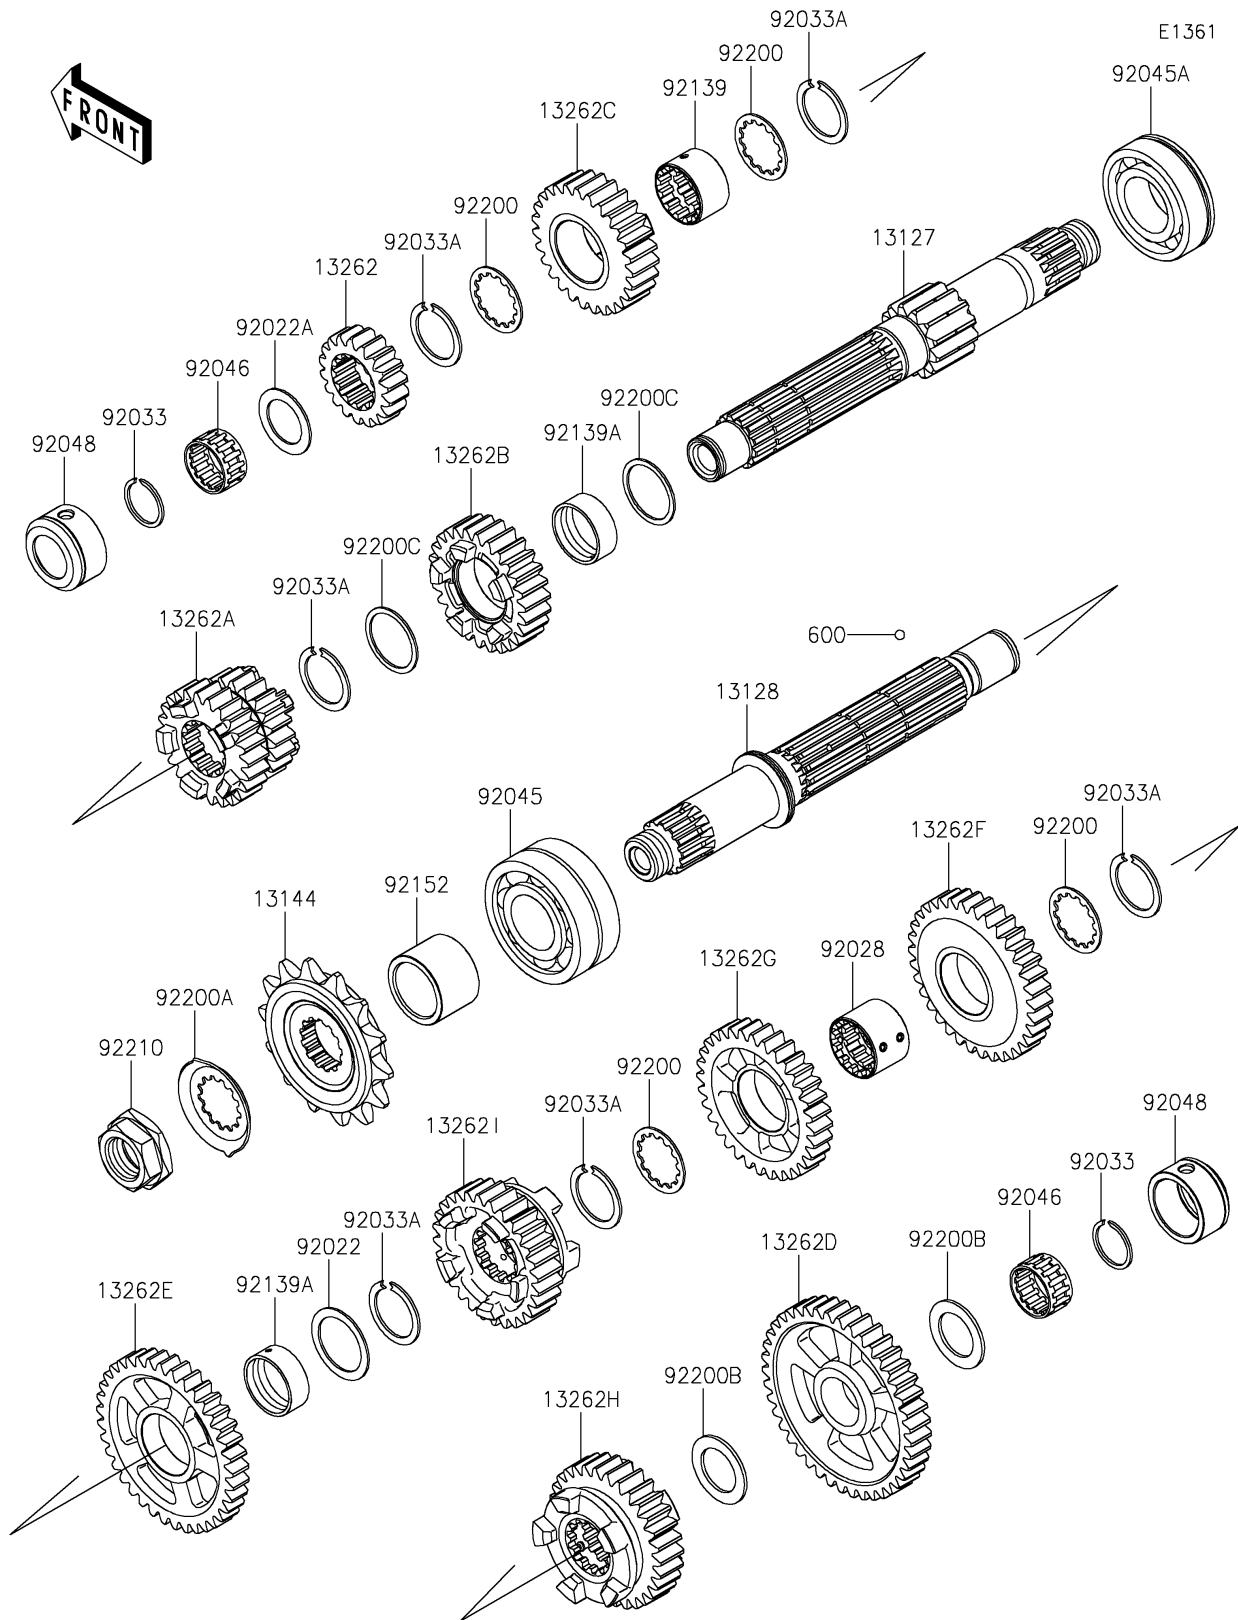

2023 Ninja ZX-4R ABS PARTS DIAGRAM

Transmission

2023 Ninja ZX-4R ABS PARTS LIST

Transmission

ITEM NAME	PART NUMBER	QUANTITY
SHAFT-TRANSMISSION INPUT,13T (Ref # 13127)	13127-0727	1
SHAFT-TRANSMISSION OUTPUT (Ref # 13128)	13128-0736	1
SPROCKET-OUTPUT,14T (Ref # 13144)	13144-0577	1
GEAR,INPUT 2ND,18T (Ref # 13262)	13262-1288	1
GEAR,INPUT 3RD&4TH,21T,24T (Ref # 13262A)	13262-1289	1
GEAR,INPUT 5TH,26T (Ref # 13262B)	13262-1290	1
GEAR,INPUT 6TH,27T (Ref # 13262C)	13262-1291	1
GEAR,OUTPUT LOW,41T (Ref # 13262D)	13262-1292	1
GEAR,OUTPUT 2ND,37T (Ref # 13262E)	13262-1293	1
GEAR,OUTPUT 3RD,34T (Ref # 13262F)	13262-1294	1
GEAR,OUTPUT 4TH,32T (Ref # 13262G)	13262-1295	1
GEAR,OUTPUT 5TH,30T (Ref # 13262H)	13262-1296	1
GEAR,OUTPUT 6TH,28T (Ref # 13262I)	13262-1297	1
WASHER,25.3X33X1 (Ref # 92022)	92022-1109	1
WASHER,20.5X30X1,STEEL (Ref # 92022A)	92022-112	1
BUSHING,OUTPUT 3RD&4TH GEAR (Ref # 92028)	92028-1858	1
RING-SNAP,20MM (Ref # 92033)	92033-015	2
RING-SNAP,24MM (Ref # 92033A)	92033-026	6
BEARING-BALL,DAC2557NSSH (Ref # 92045)	92045-0003	1
BEARING-BALL,6TM-6205NX3 (Ref # 92045A)	92045-0735	1
BEARING-NEEDLE,KMJ20X26X13.8X1 (Ref # 92046)	92046-1185	2
RACE (Ref # 92048)	92048-0047	2
BUSHING,26X28X16.6 (Ref # 92139)	92139-0781	1
BUSHING,25X28X10.4 (Ref # 92139A)	92139-0793	2
COLLAR (Ref # 92152)	92152-3770	1
WASHER (Ref # 92200)	92200-1389	4
WASHER (Ref # 92200A)	92200-1932	1
WASHER,20.5X31X1.5 (Ref # 92200B)	92200-2523	2
WASHER,25.3X30X1 (Ref # 92200C)	92200-2524	2

2023 Ninja ZX-4R ABS PARTS LIST

Transmission

ITEM NAME	PART NUMBER	QUANTITY
NUT,20MM (Ref # 92210)	92210-0850	1
BALL-STEEL,5/32 (Ref # 600)	600A0500	3