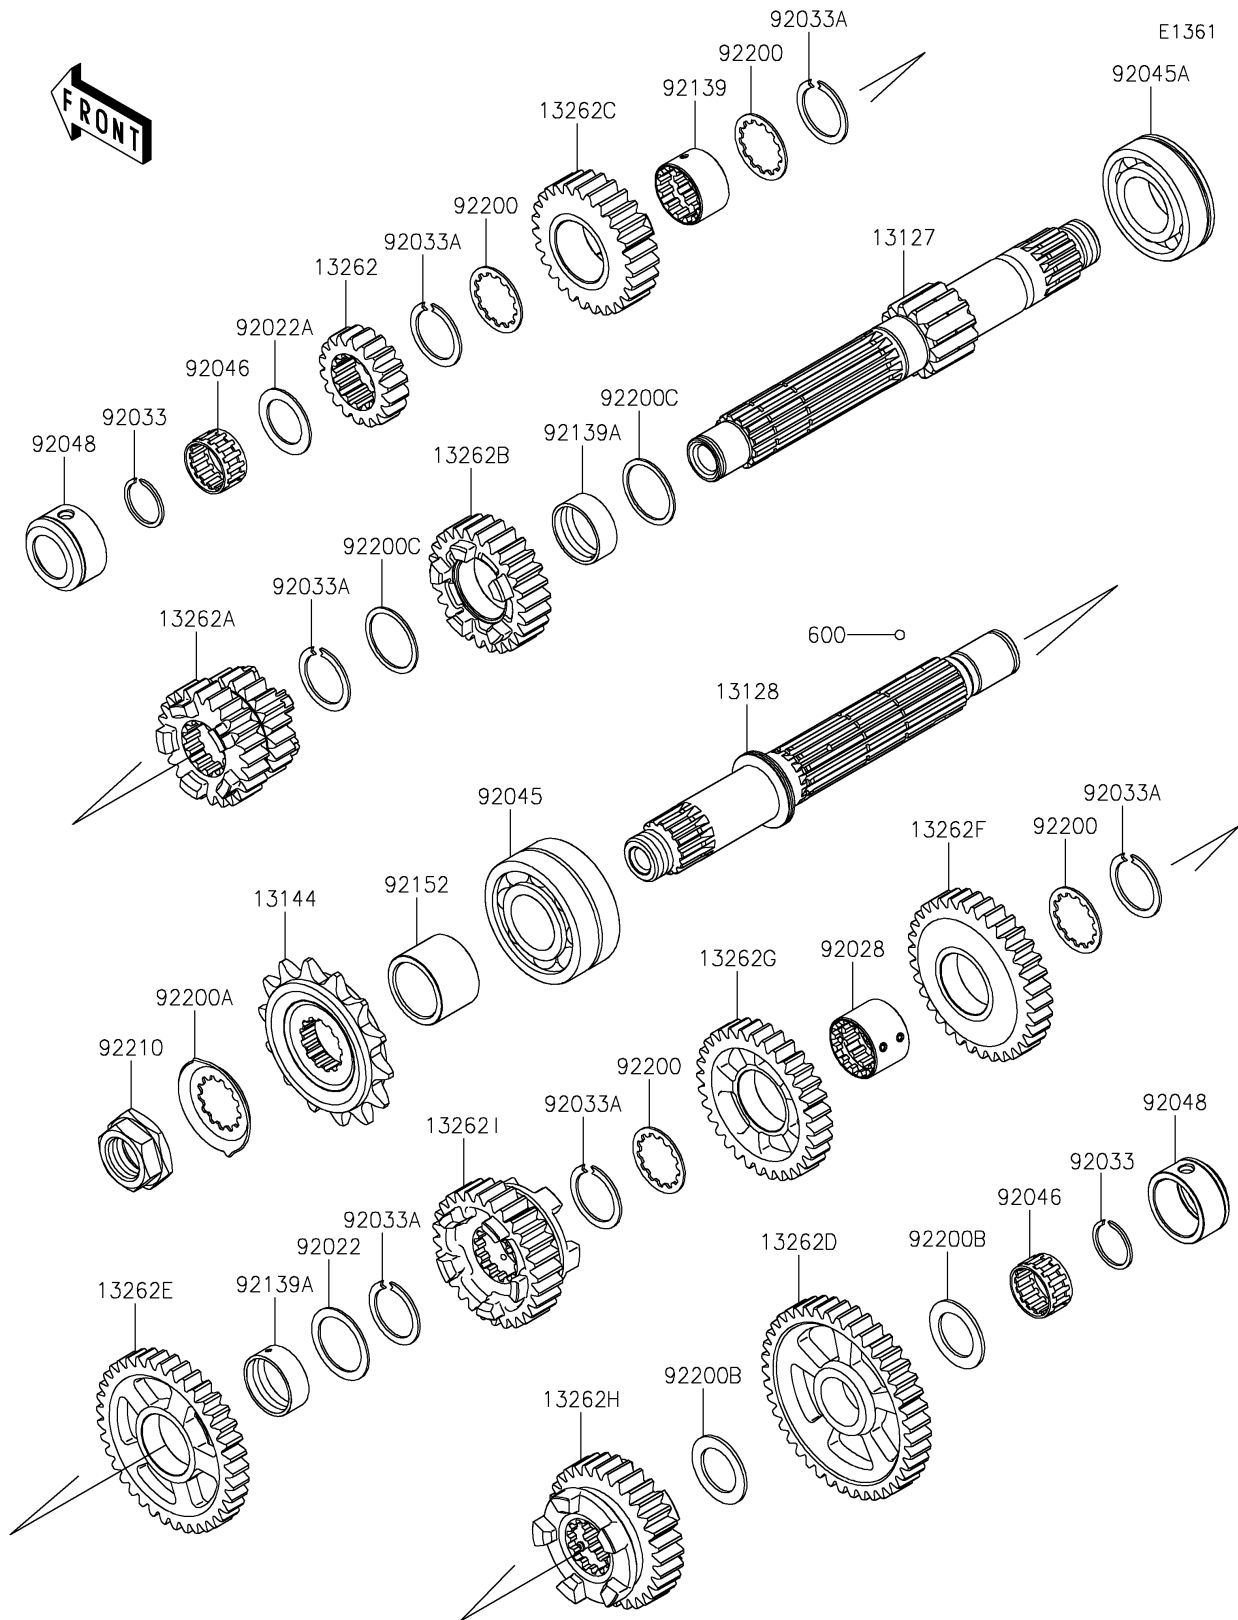

2024 Ninja ZX-4R ABS PARTS DIAGRAM

Transmission

2024 Ninja ZX-4R ABS PARTS LIST

Transmission

ITEM NAME	PART NUMBER	QUANTITY
SHAFT-TRANSMISSION INPUT,13T (Ref # 13127)	13127-0727	1
SHAFT-TRANSMISSION OUTPUT (Ref # 13128)	13128-0736	1
SPROCKET-OUTPUT,14T (Ref # 13144)	13144-0577	1
GEAR,INPUT 2ND,18T (Ref # 13262)	13262-1288	1
GEAR,INPUT 3RD&4TH,21T,24T (Ref # 13262A)	13262-1289	1
GEAR,INPUT 5TH,26T (Ref # 13262B)	13262-1290	1
GEAR,INPUT 6TH,27T (Ref # 13262C)	13262-1291	1
GEAR,OUTPUT LOW,41T (Ref # 13262D)	13262-1292	1
GEAR,OUTPUT 2ND,37T (Ref # 13262E)	13262-1293	1
GEAR,OUTPUT 3RD,34T (Ref # 13262F)	13262-1294	1
GEAR,OUTPUT 4TH,32T (Ref # 13262G)	13262-1295	1
GEAR,OUTPUT 5TH,30T (Ref # 13262H)	13262-1296	1
GEAR,OUTPUT 6TH,28T (Ref # 13262I)	13262-1297	1
WASHER,25.3X33X1 (Ref # 92022)	92022-1109	1
WASHER,20.5X30X1,STEEL (Ref # 92022A)	92022-112	1
BUSHING,OUTPUT 3RD&4TH GEAR (Ref # 92028)	92028-1858	1
RING-SNAP,20MM (Ref # 92033)	92033-015	2
RING-SNAP,24MM (Ref # 92033A)	92033-026	6
BEARING-BALL,DAC2557NSSH (Ref # 92045)	92045-0003	1
BEARING-BALL,6TM-6205NX3 (Ref # 92045A)	92045-0735	1
BEARING-NEEDLE,KMJ20X26X13.8X1 (Ref # 92046)	92046-1185	2
RACE (Ref # 92048)	92048-0047	2
BUSHING,26X28X16.6 (Ref # 92139)	92139-0781	1
BUSHING,25X28X10.4 (Ref # 92139A)	92139-0793	2
COLLAR (Ref # 92152)	92152-3770	1
WASHER (Ref # 92200)	92200-1389	4
WASHER (Ref # 92200A)	92200-1932	1
WASHER,20.5X31X1.5 (Ref # 92200B)	92200-2523	2
WASHER,25.3X30X1 (Ref # 92200C)	92200-2524	2

2024 Ninja ZX-4R ABS PARTS LIST

Transmission

ITEM NAME	PART NUMBER	QUANTITY
NUT,20MM (Ref # 92210)	92210-0850	1
BALL-STEEL,5/32 (Ref # 600)	600A0500	3