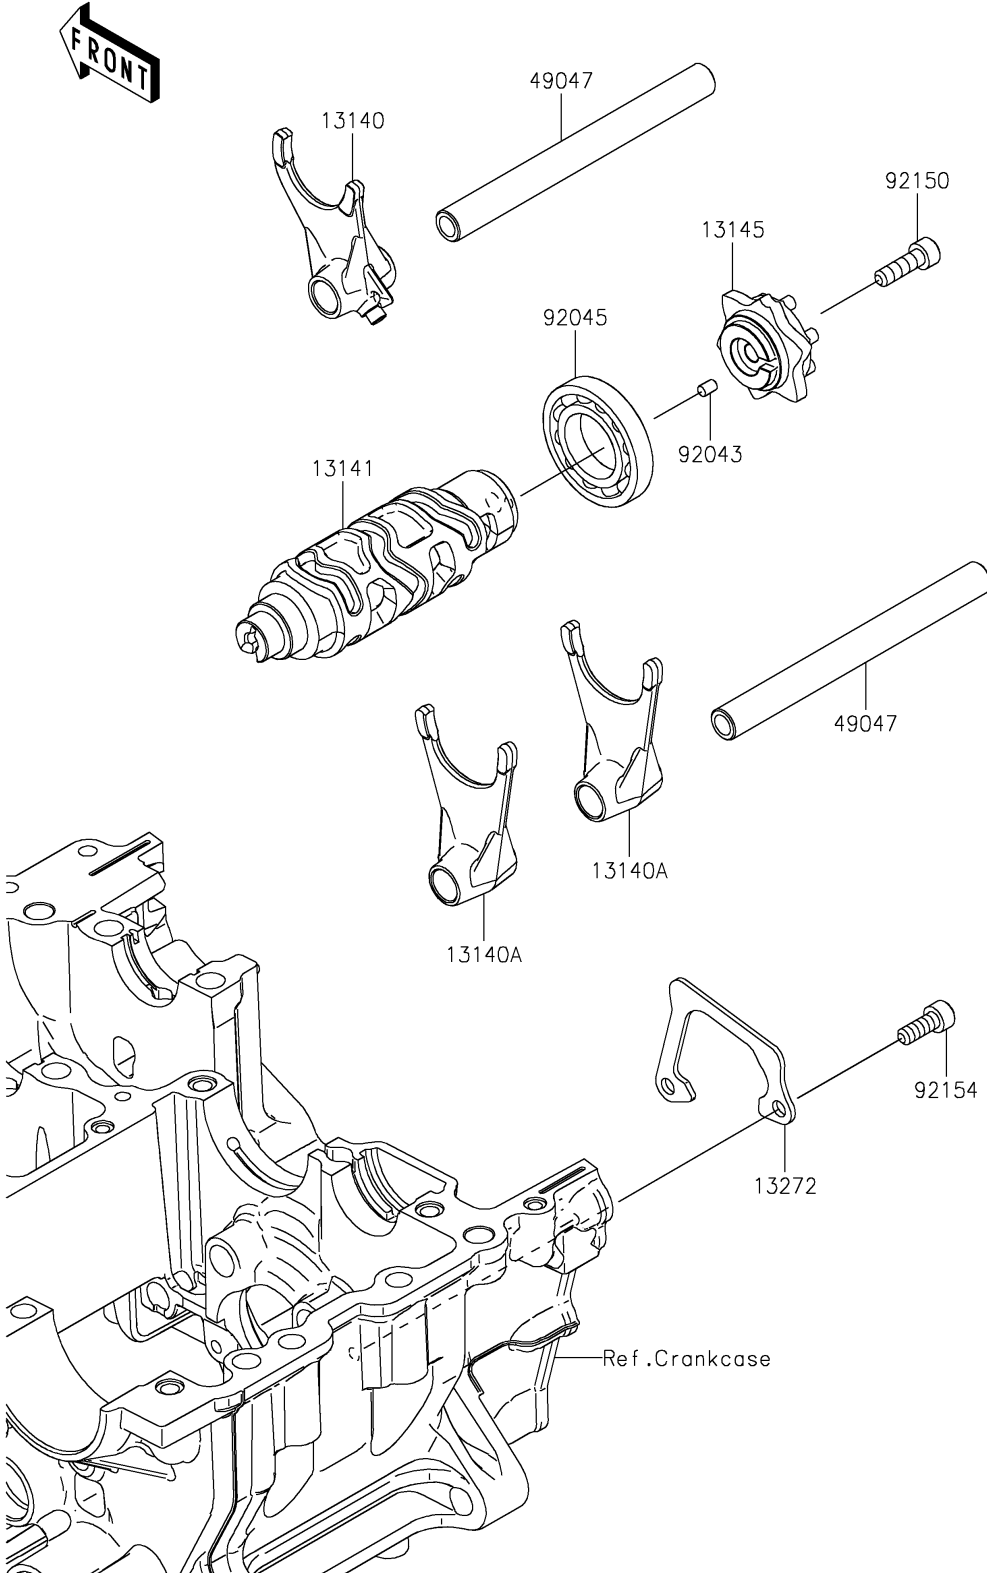

2023 Ninja ZX-4R ABS PARTS DIAGRAM

Gear Change Drum/Shift Fork(s)

E1362

2023 Ninja ZX-4R ABS PARTS LIST

Gear Change Drum/Shift Fork(s)

ITEM NAME	PART NUMBER	QUANTITY
FORK-SHIFT,IN (Ref # 13140)	13140-0662	1
FORK-SHIFT,OUT (Ref # 13140A)	13140-0663	2
DRUM-CHANGE (Ref # 13141)	13141-0597	1
CAM-CHANGE DRUM (Ref # 13145)	13145-0576	1
PLATE (Ref # 13272)	13272-2374	1
ROD-SHIFT (Ref # 49047)	49047-0634	2
PIN,4X6 (Ref # 92043)	92043-1744	1
BEARING-BALL,16005 (Ref # 92045)	92045-0972	1
BOLT,SOCKET,6X20 (Ref # 92150)	92150-1880	1
BOLT,SOCKET,6X16 (Ref # 92154)	92154-0235	2