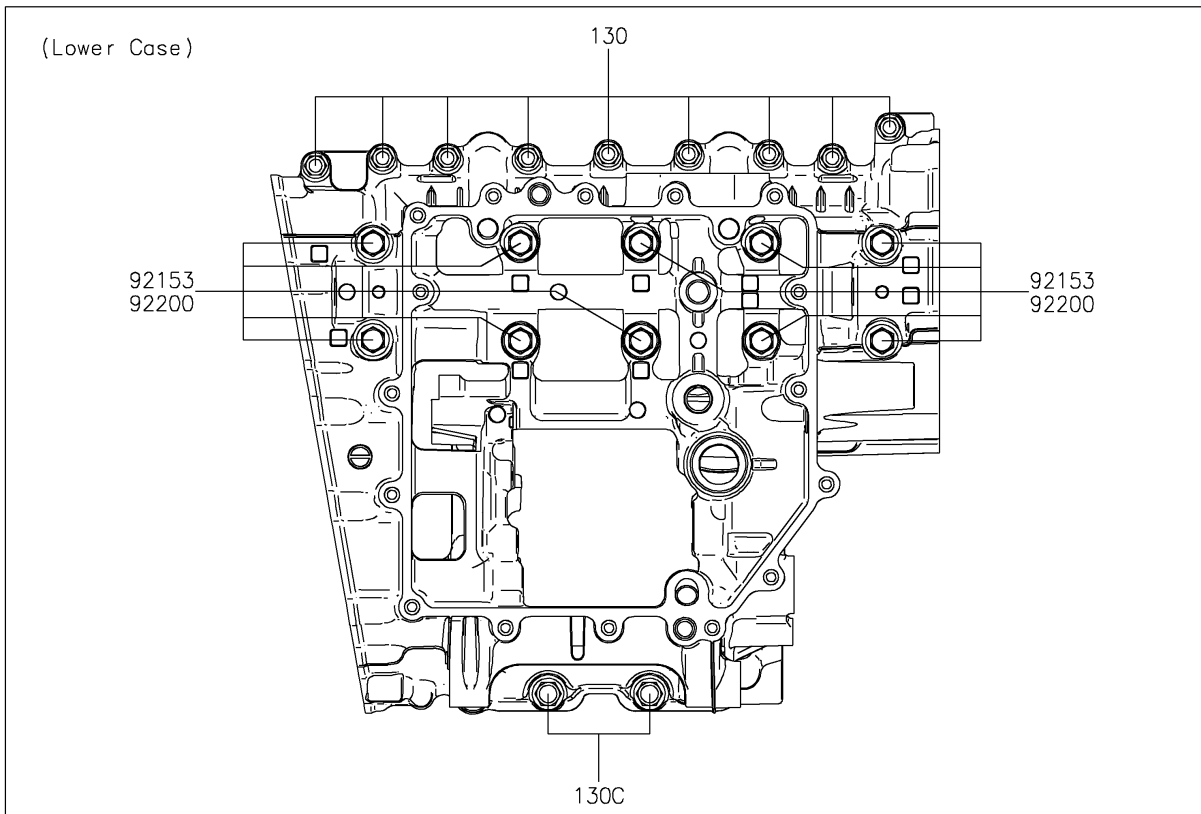

2023 Ninja ZX-4R ABS PARTS DIAGRAM

Crankcase Bolt Pattern

E1412

2023 Ninja ZX-4R ABS PARTS LIST

Crankcase Bolt Pattern

ITEM NAME	PART NUMBER	QUANTITY
BOLT,8X80 (Ref # 92002)	92002-1649	4
BOLT,FLANGED,8X95 (Ref # 92153)	92153-1631	10
BOLT,8X50 (Ref # 92153A)	92153-7073	1
BOLT,7X80 (Ref # 92154)	92154-4150	1
WASHER,HEAD (Ref # 92200)	92200-0273	12
WASHER (Ref # 92200A)	92200-0556	1
BOLT-FLANGED,6X30 (Ref # 130)	130CA0630	9
BOLT-FLANGED,6X40 (Ref # 130A)	130CA0640	2
BOLT-FLANGED,6X55 (Ref # 130B)	130CA0655	2
BOLT-FLANGED,8X55 (Ref # 130C)	130CA0855	2