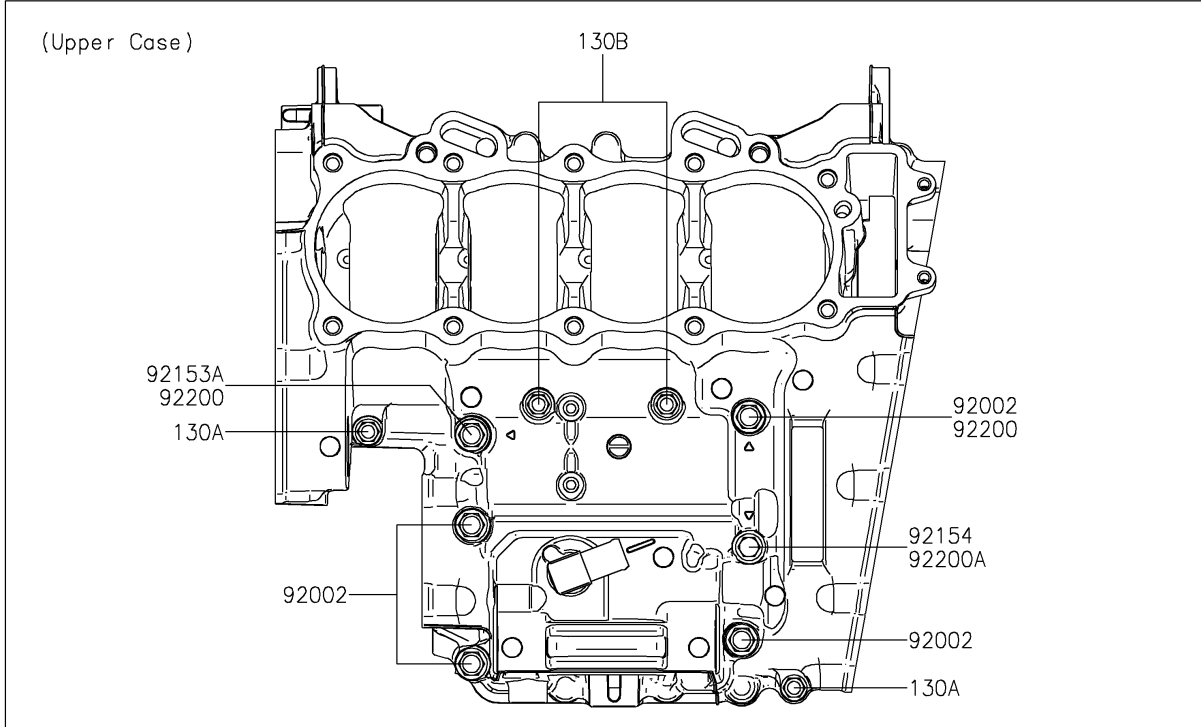

2023 Ninja ZX-4R ABS PARTS DIAGRAM

Crankcase Bolt Pattern

E1412

2023 Ninja ZX-4R ABS PARTS LIST

Crankcase Bolt Pattern

ITEM NAME	PART NUMBER	QUANTITY
BOLT,8X80 (Ref # 92002)	92002-1649	4
BOLT,FLANGED,8X95 (Ref # 92153)	92153-1631	10
BOLT,8X50 (Ref # 92153A)	92153-7073	1
BOLT,7X80 (Ref # 92154)	92154-4150	1
WASHER,HEAD (Ref # 92200)	92200-0273	12
WASHER (Ref # 92200A)	92200-0556	1
BOLT-FLANGED,6X30 (Ref # 130)	130CA0630	9
BOLT-FLANGED,6X40 (Ref # 130A)	130CA0640	2
BOLT-FLANGED,6X55 (Ref # 130B)	130CA0655	2
BOLT-FLANGED,8X55 (Ref # 130C)	130CA0855	2