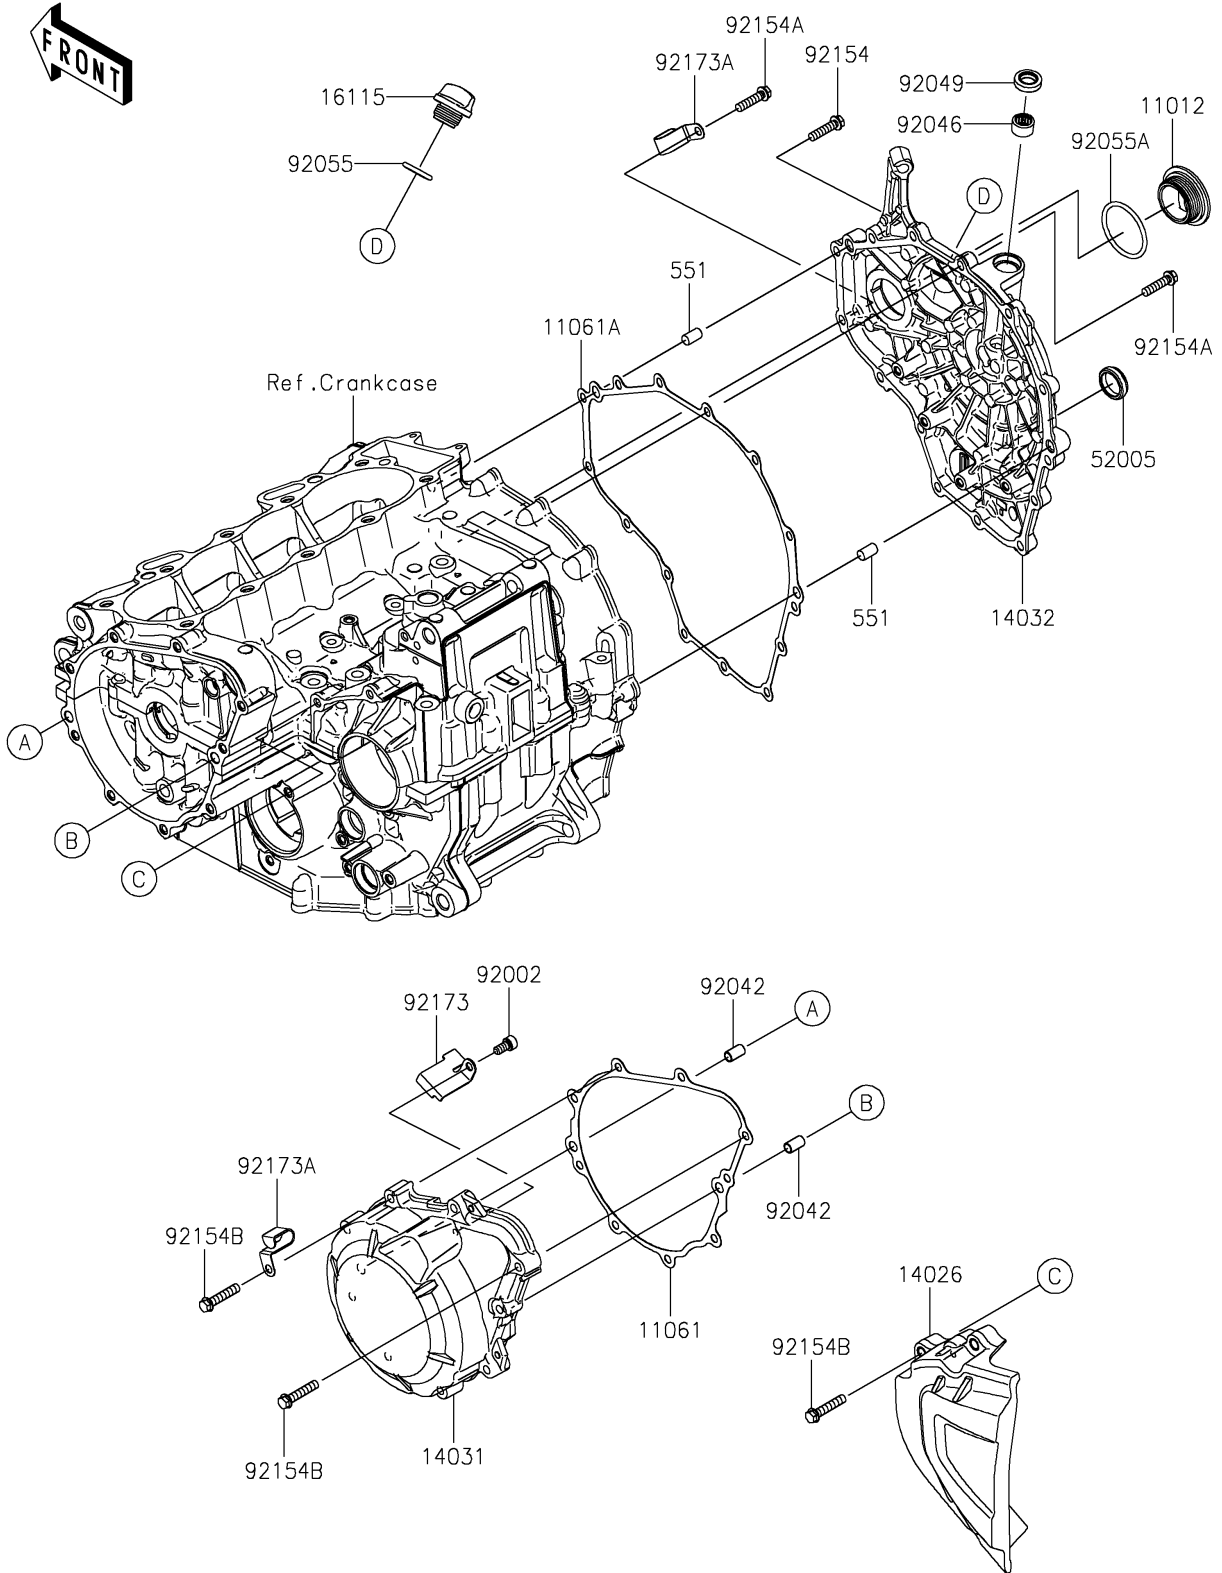

# 2023 Ninja ZX-4R ABS PARTS DIAGRAM

Engine Cover(s)

E1431

## 2023 Ninja ZX-4R ABS PARTS LIST

### Engine Cover(s)

ITEM NAME	PART NUMBER	QUANTITY
CAP (Ref # 11012)	11012-1362	1
GASKET,GENERATOR COVER (Ref # 11061)	11061-1326	1
GASKET,CLUTCH COVER (Ref # 11061A)	11061-1327	1
COVER-CHAIN (Ref # 14026)	14026-0158	1
COVER-GENERATOR (Ref # 14031)	14031-0637	1
COVER-CLUTCH (Ref # 14032)	14032-0661	1
CAP-OIL FILLER (Ref # 16115)	16115-1053	1
GAUGE,OIL LEVEL (Ref # 52005)	52005-1009	1
BOLT,SOCKET,6X12 (Ref # 92002)	92002-1796	1
PIN,DOWEL,6.3X8X14 (Ref # 92042)	92042-007	2
BEARING-NEEDLE,HK1210FM (Ref # 92046)	92046-0034	1
SEAL-OIL (Ref # 92049)	92049-1560	1
RING-O (Ref # 92055)	92055-012	1
RING-O,39.4X3.1 (Ref # 92055A)	92055-0734	1
BOLT,FLANGED,6X25 (Ref # 92154)	92154-2734	1
BOLT,FLANGED,6X25 (Ref # 92154A)	92154-7030	13
BOLT,FLANGED,6X30 (Ref # 92154B)	92154-7032	12
CLAMP (Ref # 92173)	92173-2112	1
CLAMP (Ref # 92173A)	92173-2588	2
PIN-DOWEL,8X14 (Ref # 551)	551A0814	2