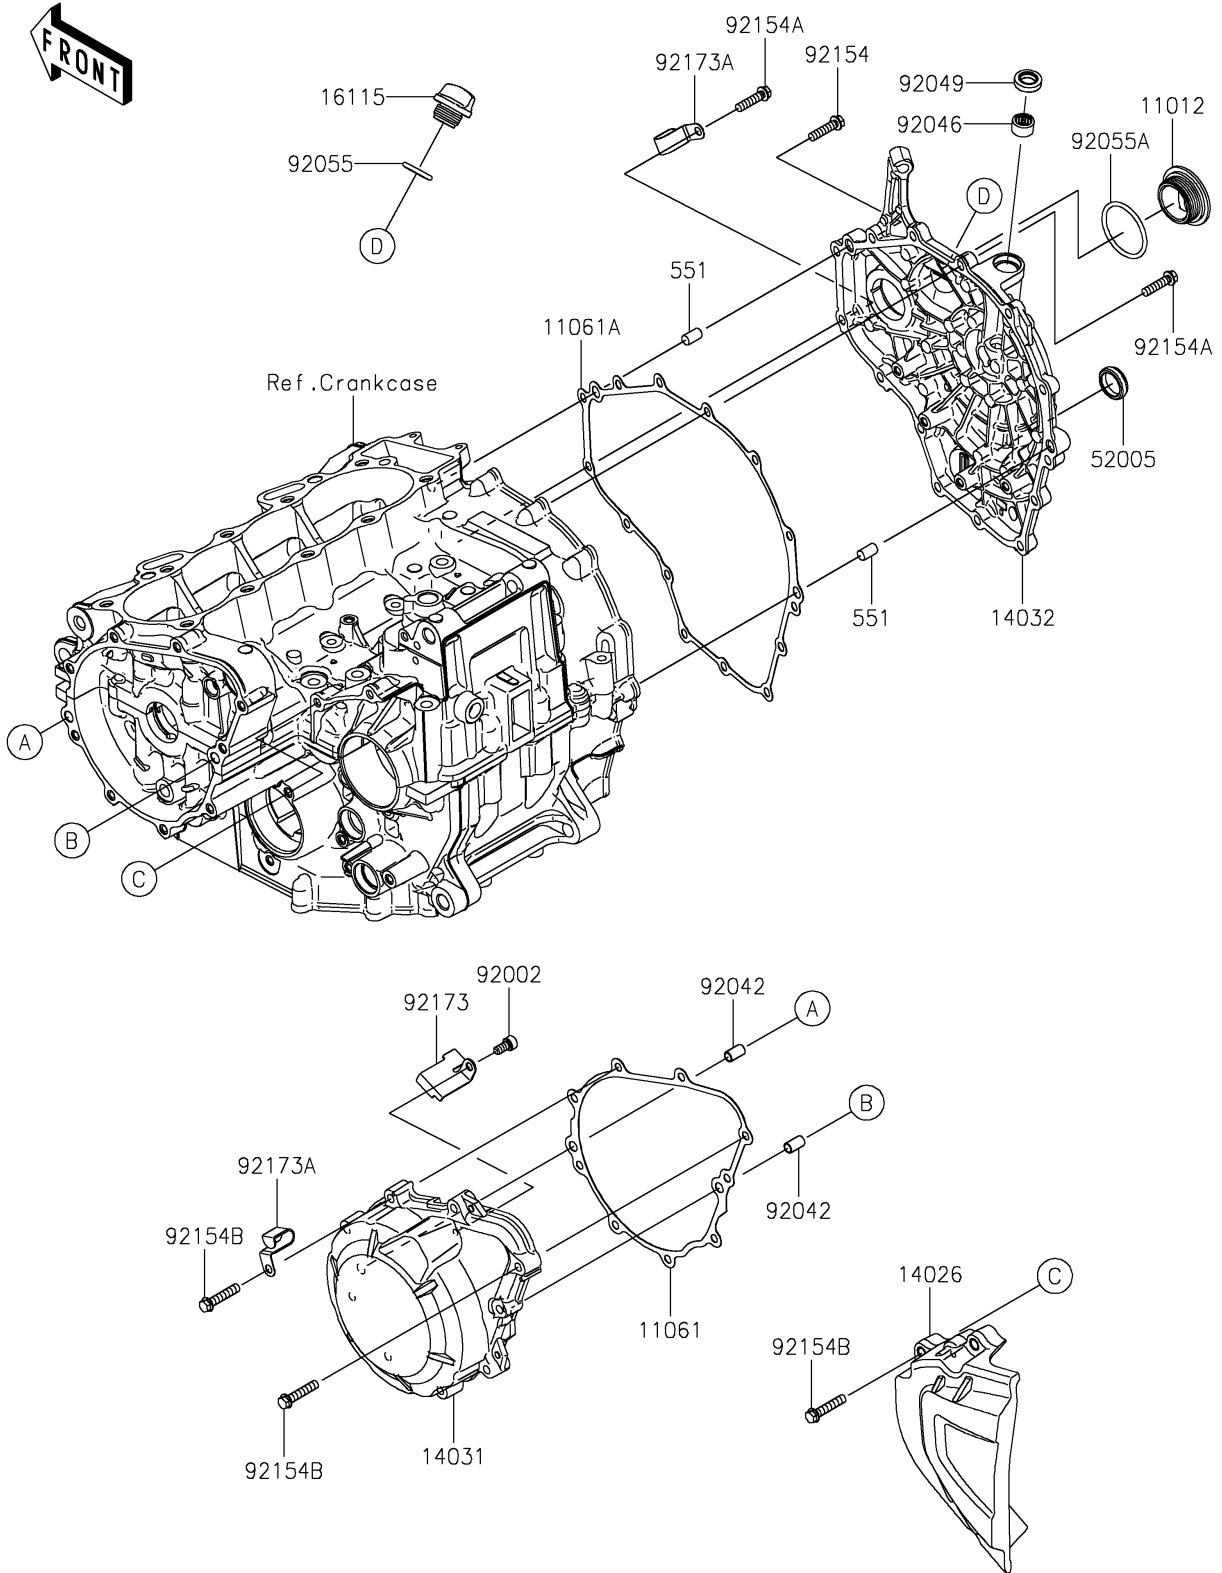

2023 Ninja ZX-4R ABS PARTS DIAGRAM

Engine Cover(s)

E1431

2023 Ninja ZX-4R ABS PARTS LIST

Engine Cover(s)

ITEM NAME	PART NUMBER	QUANTITY
CAP (Ref # 11012)	11012-1362	1
GASKET,GENERATOR COVER (Ref # 11061)	11061-1326	1
GASKET,CLUTCH COVER (Ref # 11061A)	11061-1327	1
COVER-CHAIN (Ref # 14026)	14026-0158	1
COVER-GENERATOR (Ref # 14031)	14031-0637	1
COVER-CLUTCH (Ref # 14032)	14032-0661	1
CAP-OIL FILLER (Ref # 16115)	16115-1053	1
GAUGE,OIL LEVEL (Ref # 52005)	52005-1009	1
BOLT,SOCKET,6X12 (Ref # 92002)	92002-1796	1
PIN,DOWEL,6.3X8X14 (Ref # 92042)	92042-007	2
BEARING-NEEDLE,HK1210FM (Ref # 92046)	92046-0034	1
SEAL-OIL (Ref # 92049)	92049-1560	1
RING-O (Ref # 92055)	92055-012	1
RING-O,39.4X3.1 (Ref # 92055A)	92055-0734	1
BOLT,FLANGED,6X25 (Ref # 92154)	92154-2734	1
BOLT,FLANGED,6X25 (Ref # 92154A)	92154-7030	13
BOLT,FLANGED,6X30 (Ref # 92154B)	92154-7032	12
CLAMP (Ref # 92173)	92173-2112	1
CLAMP (Ref # 92173A)	92173-2588	2
PIN-DOWEL,8X14 (Ref # 551)	551A0814	2